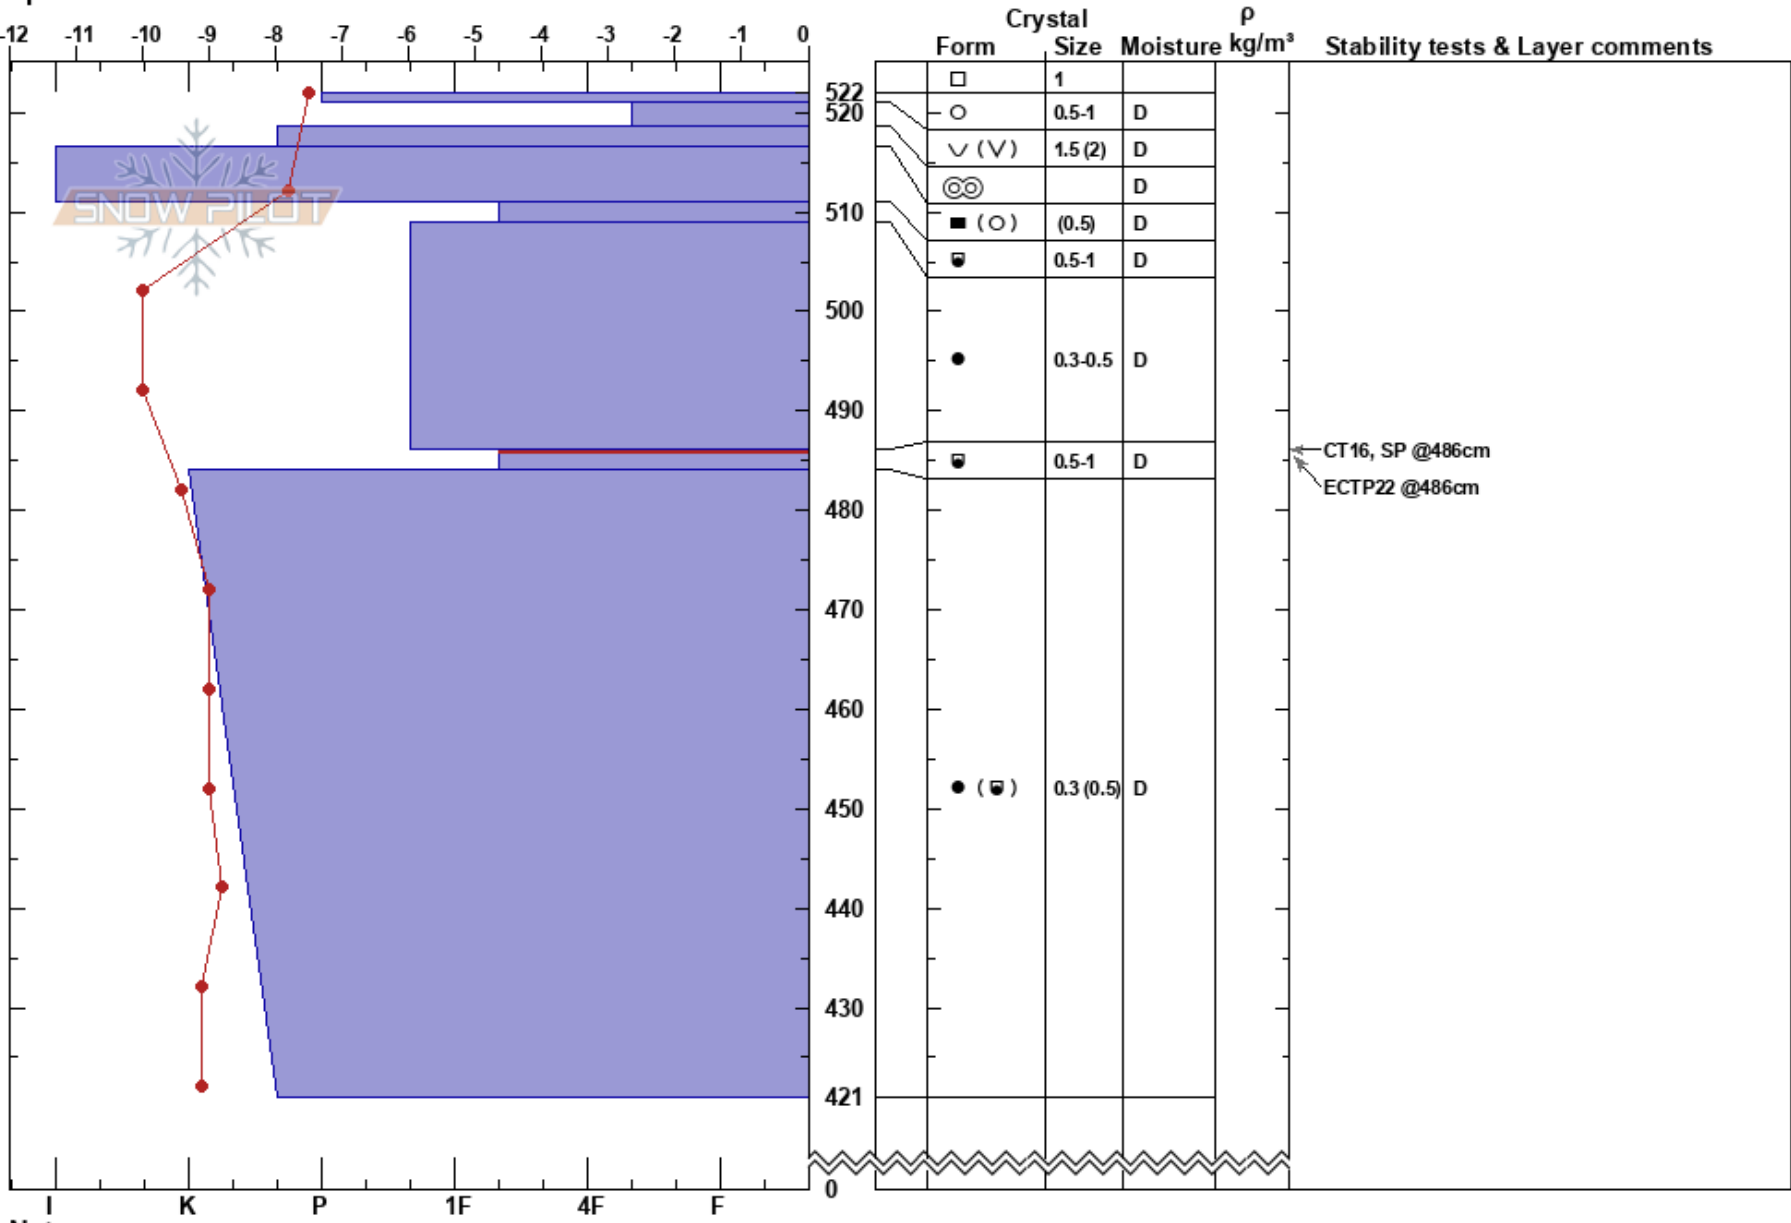

Kumroch AvPath58D
 Kamchatka
 Russia
Elevation: 990 m
Aspect: E
Specifics:

Aleksey Kvasnikov
 20/03/2023 - 15:00
Co-ord: 55.73575N, 161.34008E
Slope Angle: 34°
Wind Loading:

Stability: **HS:**522 **Layer Notes:**
Air Temperature: -8.3°C **PF:** 0 486-484cm: Problematic layer
Sky Cover: SCT
Precipitation: NO
Wind: W Moderate