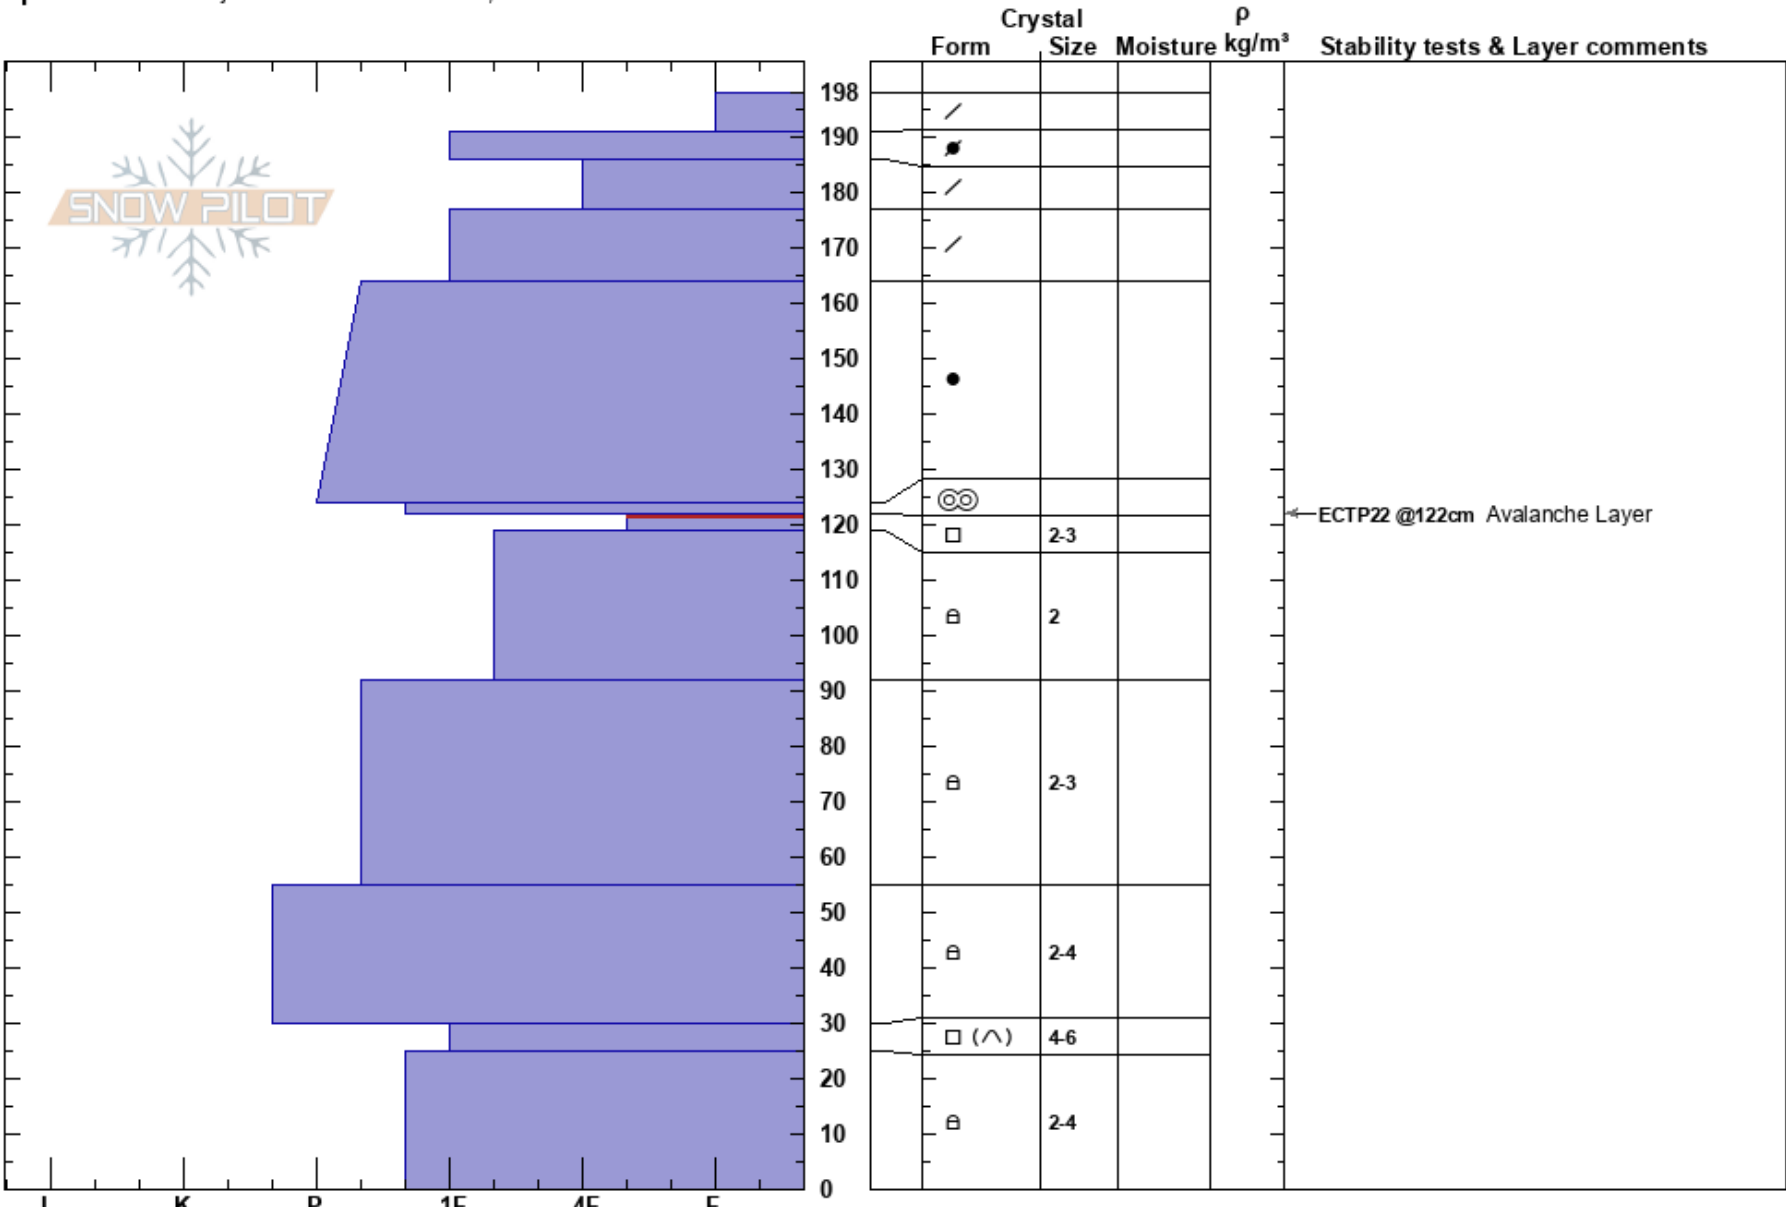

Sage Creek Avalanche  
 Madison Range-S  
 MT  
 Elevation: 9100 ft  
 Aspect: 20°  
 Specifics: Pit is adjacent to avalanche: crown;

Dave Zinn  
 03/19/2023 - 12:30pm  
 Co-ord: 44.94370N, -111.26985W  
 Slope Angle: 35°  
 Wind Loading: previous

Stability: Fair  
 Air Temperature:  
 Sky Cover: CLR  
 Precipitation: NO  
 Wind: Calm  
 HS: 198  
 PF: 40 122-119cm: Problematic layer

**Notes:** The Avalanche likely broke around 3/14 and failed on a layer of faceted snow at 122 cm.  
 Avalanche: 35-40 degrees steepness. 250' vert, 500' width, 2-4' depth. N-R3-D2-HS