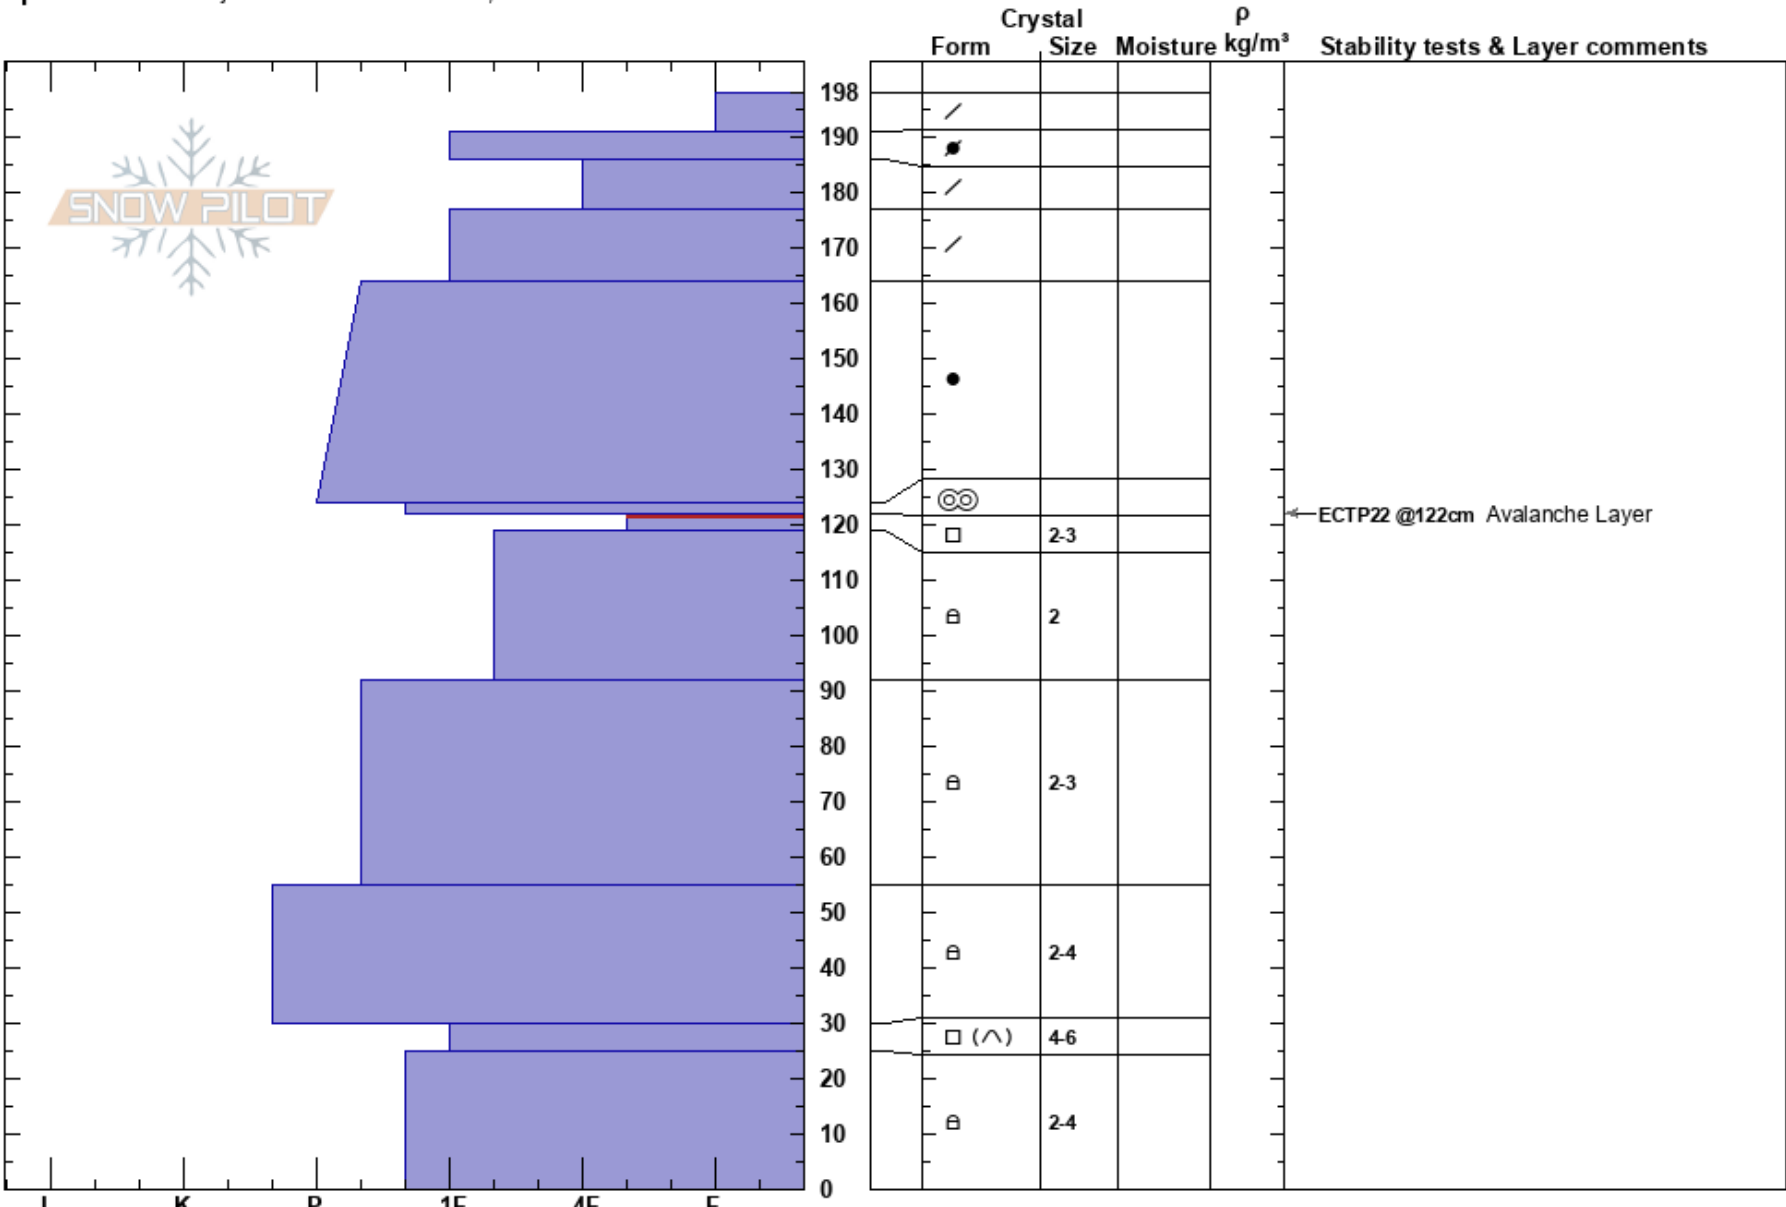

Sage Creek Avalanche
 Madison Range-S
 MT
Elevation: 9100 ft
Aspect: 20°
Specifics: Pit is adjacent to avalanche: crown;

Dave Zinn
 03/19/2023 - 12:30pm
Co-ord: 44.94370N, -111.26985W
Slope Angle: 35°
Wind Loading: previous

Stability: Fair
Air Temperature: HS: 198
Sky Cover: CLR
Precipitation: NO
Wind: Calm
PF: 40 122-119cm: Problematic layer

Notes: The Avalanche likely broke around 3/14 and failed on a layer of faceted snow at 122 cm.
 Avalanche: 35-40 degrees steepness. 250' vert, 500' width, 2-4' depth. N-R3-D2-HS