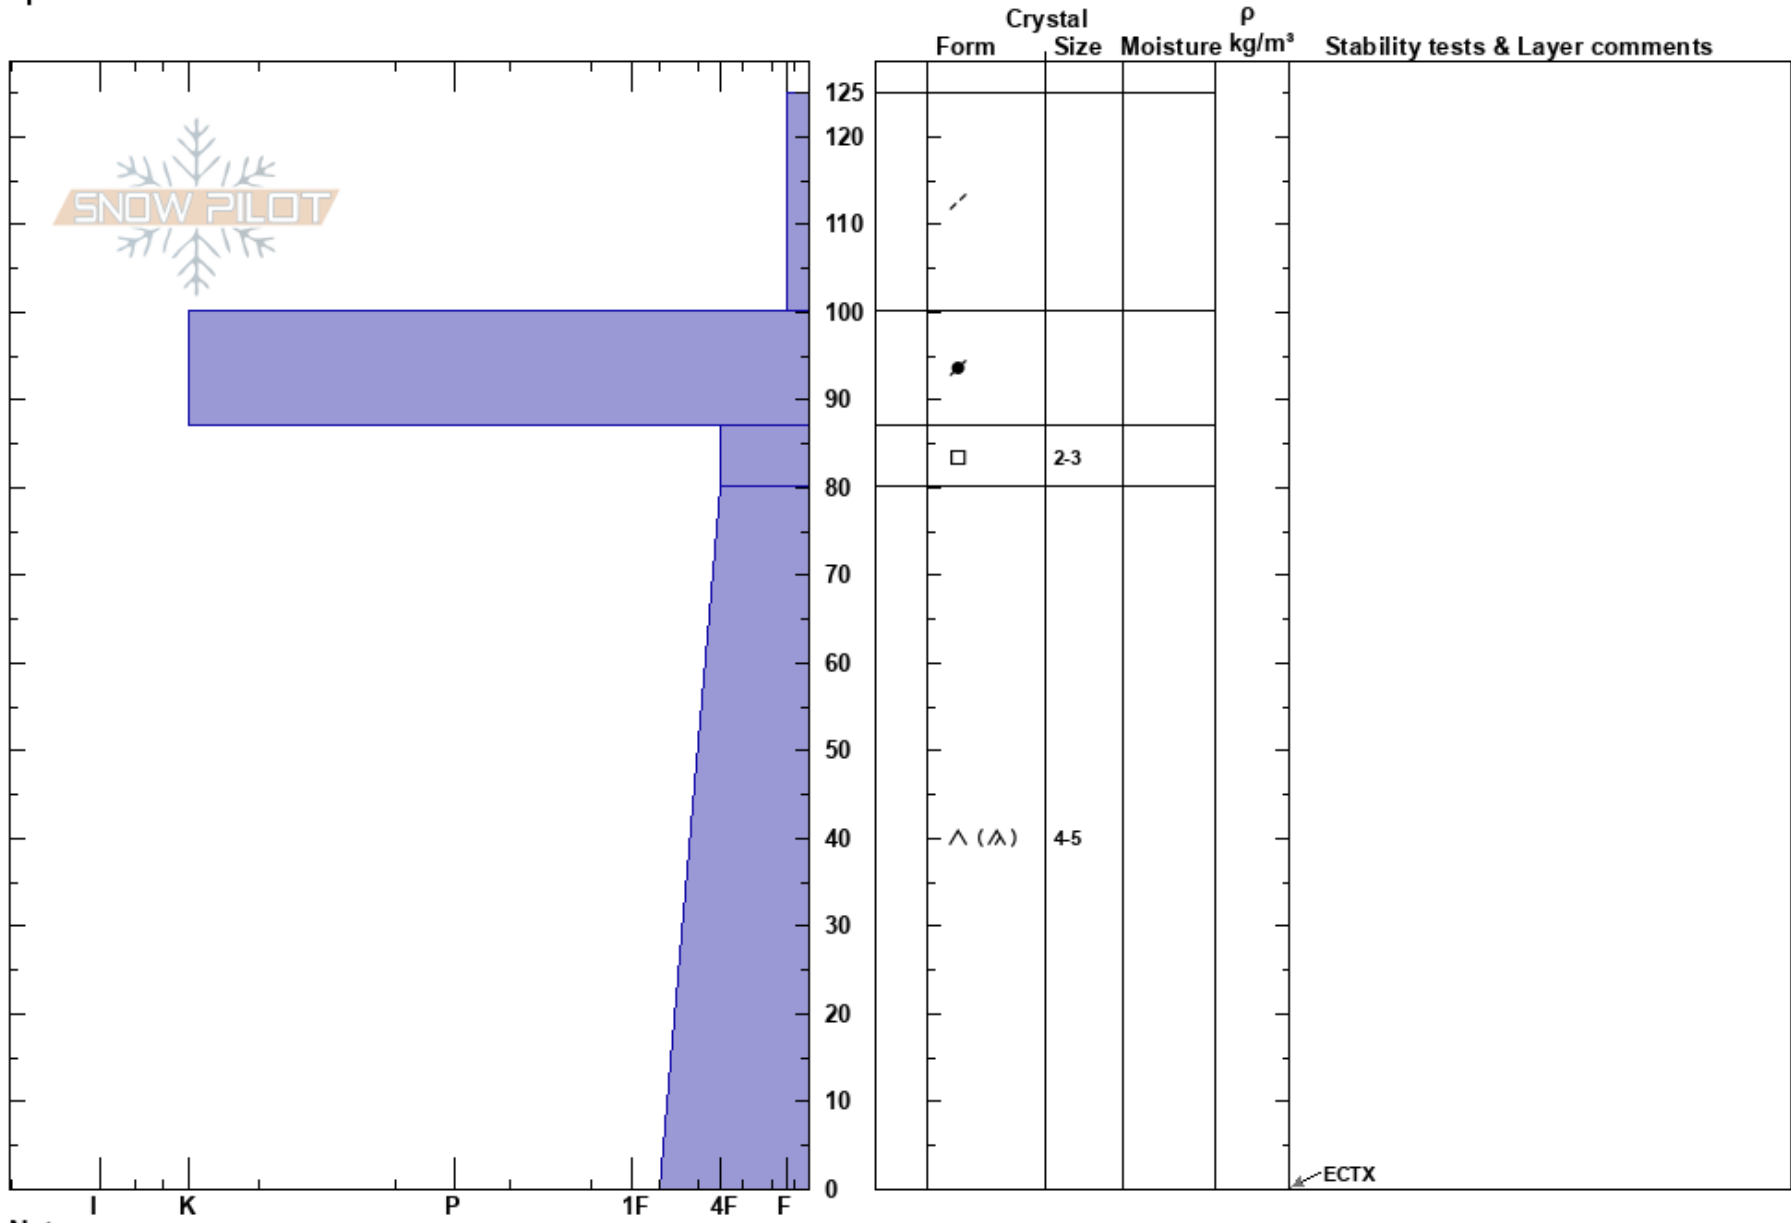

Epworth
 Front Range
 CO
 Elevation: 11500 ft
 Aspect: NW
 Specifics:

Ian Fowler
 03/19/2023 - 12:00pm
 Co-ord: 13S 440431W 4418640N
 Slope Angle:
 Wind Loading:

Stability:
 Air Temperature:
 Sky Cover:
 Precipitation:
 Wind:

HS: 125
 Layer Notes:
 87-80cm: Problematic layer

Notes: