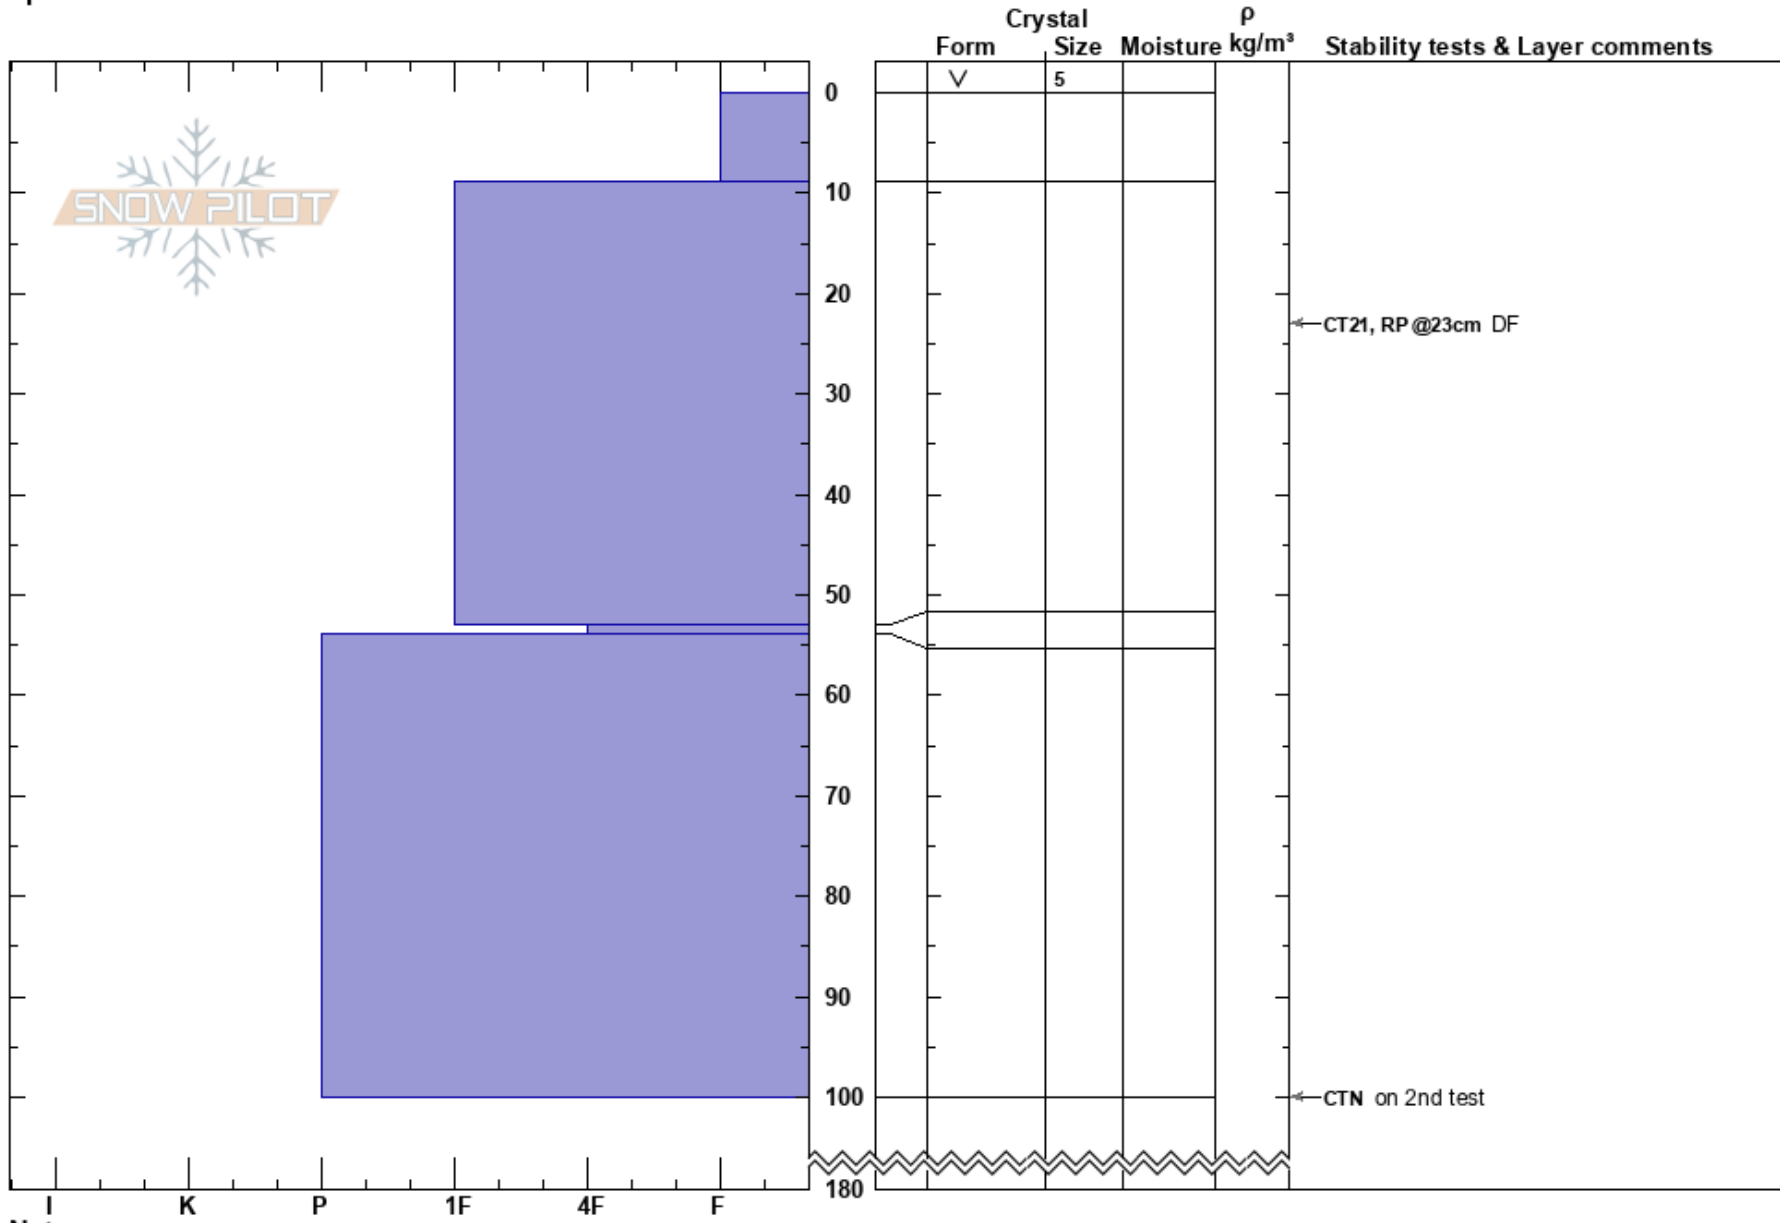

Twilight  
 Monashee  
 BC  
 Elevation: 2173 m  
 Aspect: NE  
 Specifics:

Mustang Powder  
 19/03/2023 - 15:02  
 Co-ord:  
 Slope Angle:  
 Wind Loading:

Stability: **HS: 180**  
 Air Temperature: -1°C  
 Sky Cover: SCT  
 Precipitation: NO  
 Wind: S Light Breeze  
 Layer Notes:  
 53-54cm: Problematic layer