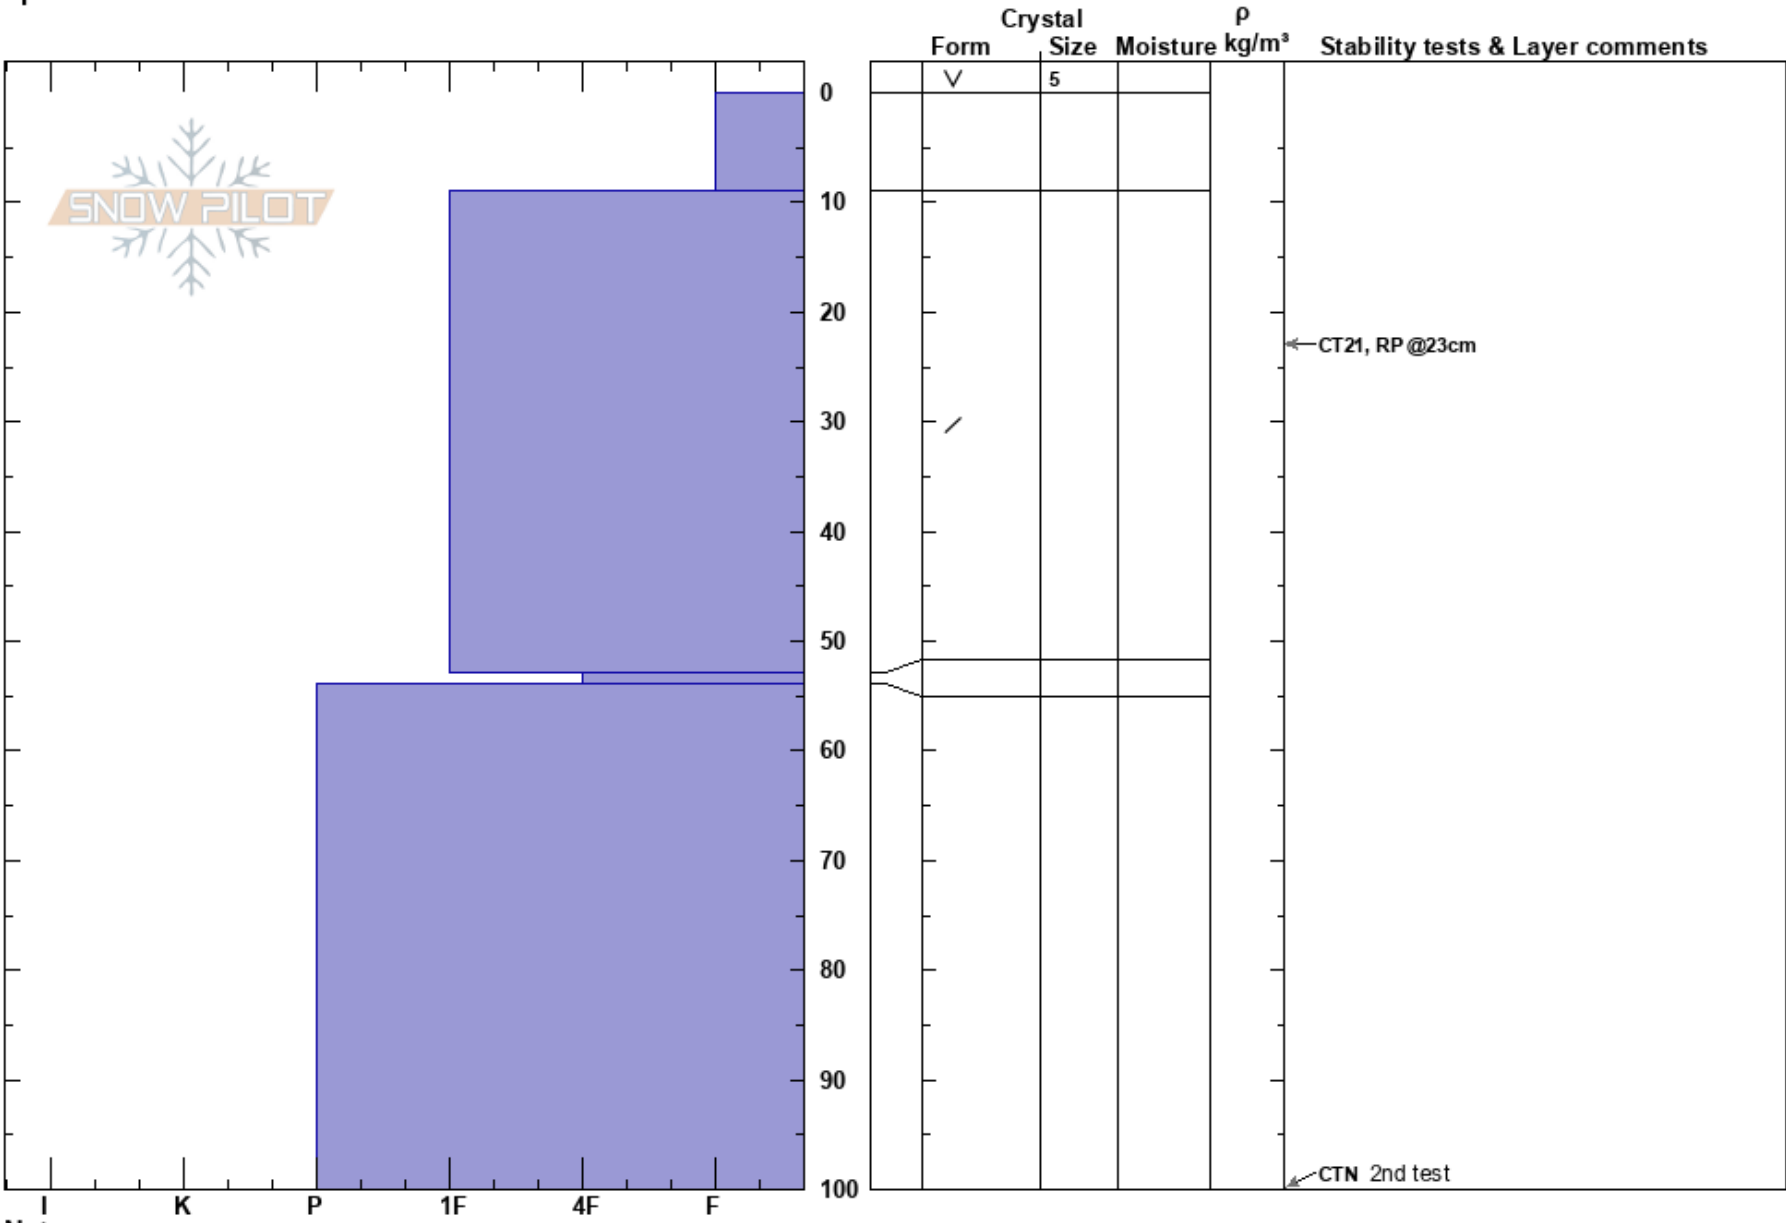

Twilight
 Monashee
 BC
 Elevation: 2173 m
 Aspect: NE
 Specifics:

Mustang Powder
 19/03/2023 - 15:02
 Co-ord:
 Slope Angle:
 Wind Loading:

Stability:
 Air Temperature: -1°C
 Sky Cover: SCT
 Precipitation: NO
 Wind: S Light Breeze

PF: 15
 Layer Notes:
 53-54cm: Problematic layer

← CT21, RP @23cm

← CTN 2nd test

Notes: