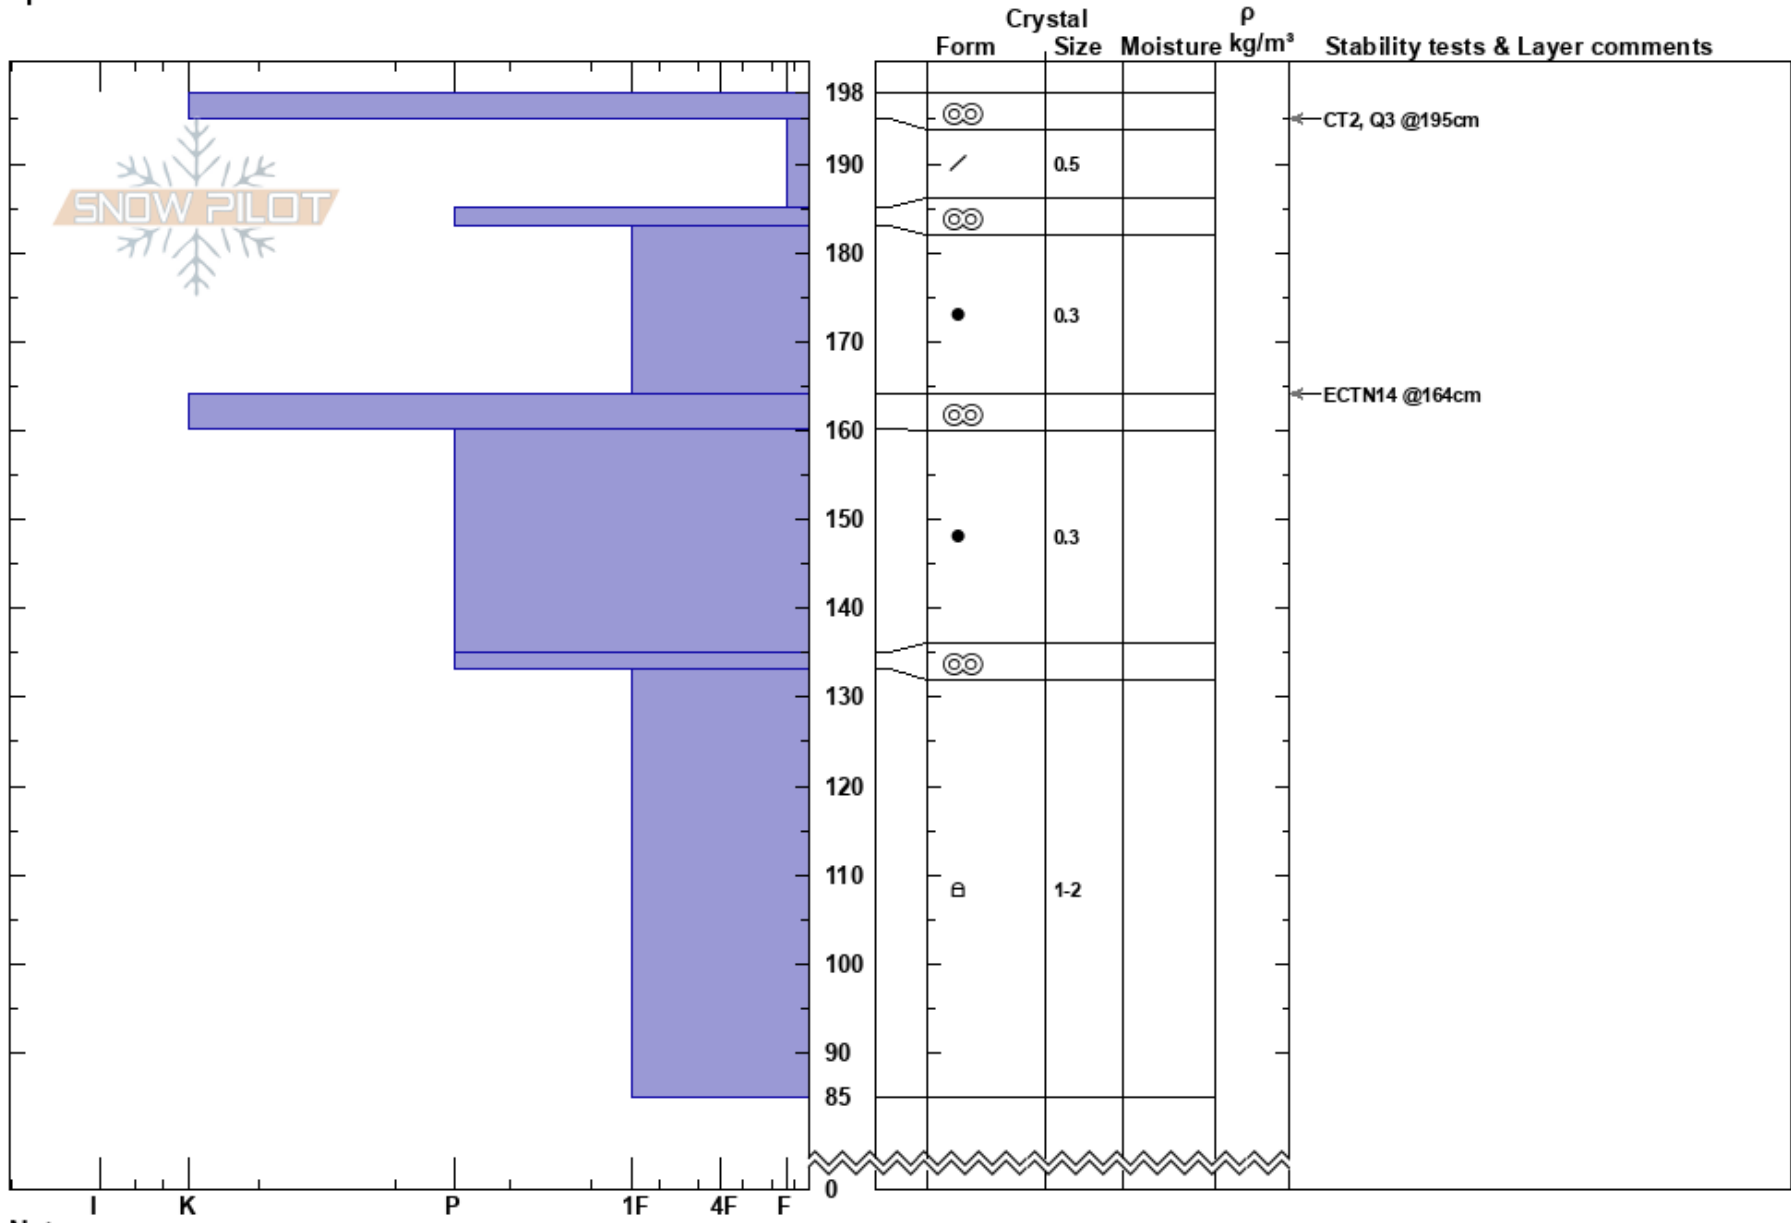

Epworth S  
 Indian Peaks, Front Rang  
 CO  
 Elevation: 11300 ft  
 Aspect: S  
 Specifics:

Austin DiVesta  
 03/19/2023 - 11:45am  
 Co-ord: 39.93050N, -105.69225W  
 Slope Angle: 20°  
 Wind Loading: previous

Stability:  
 Air Temperature:  
 Sky Cover: CLR  
 Precipitation:  
 Wind: W Moderate

HS: 198

Layer Notes:

SNOW PILOT

Notes: