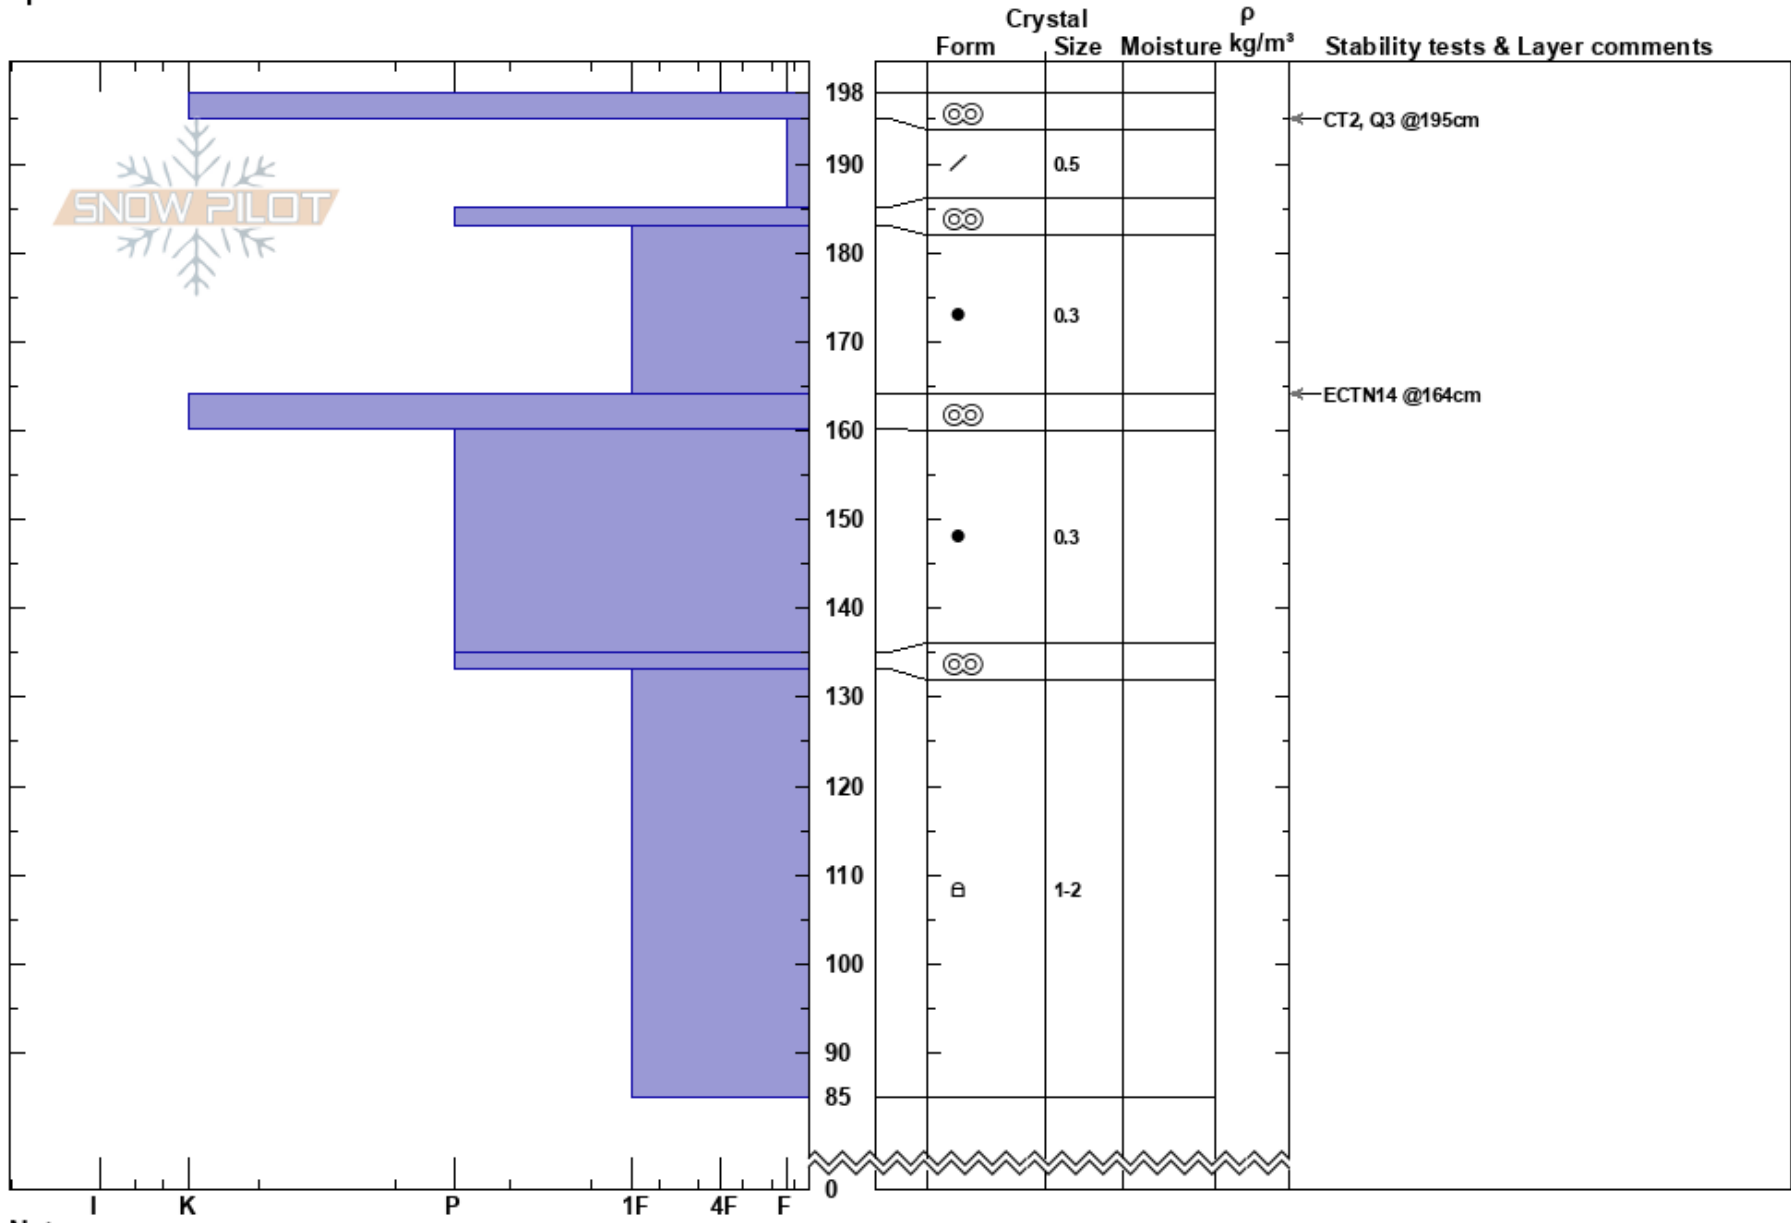

Epworth S
 Indian Peaks, Front Rang
 CO
 Elevation: 11300 ft
 Aspect: S
 Specifics:

Austin DiVesta
 03/19/2023 - 11:45am
 Co-ord: 39.93050N, -105.69225W
 Slope Angle: 20°
 Wind Loading: previous

Stability:
 Air Temperature:
 Sky Cover: CLR
 Precipitation:
 Wind: W Moderate

HS: 198

Layer Notes:

SNOW PILOT

Notes: