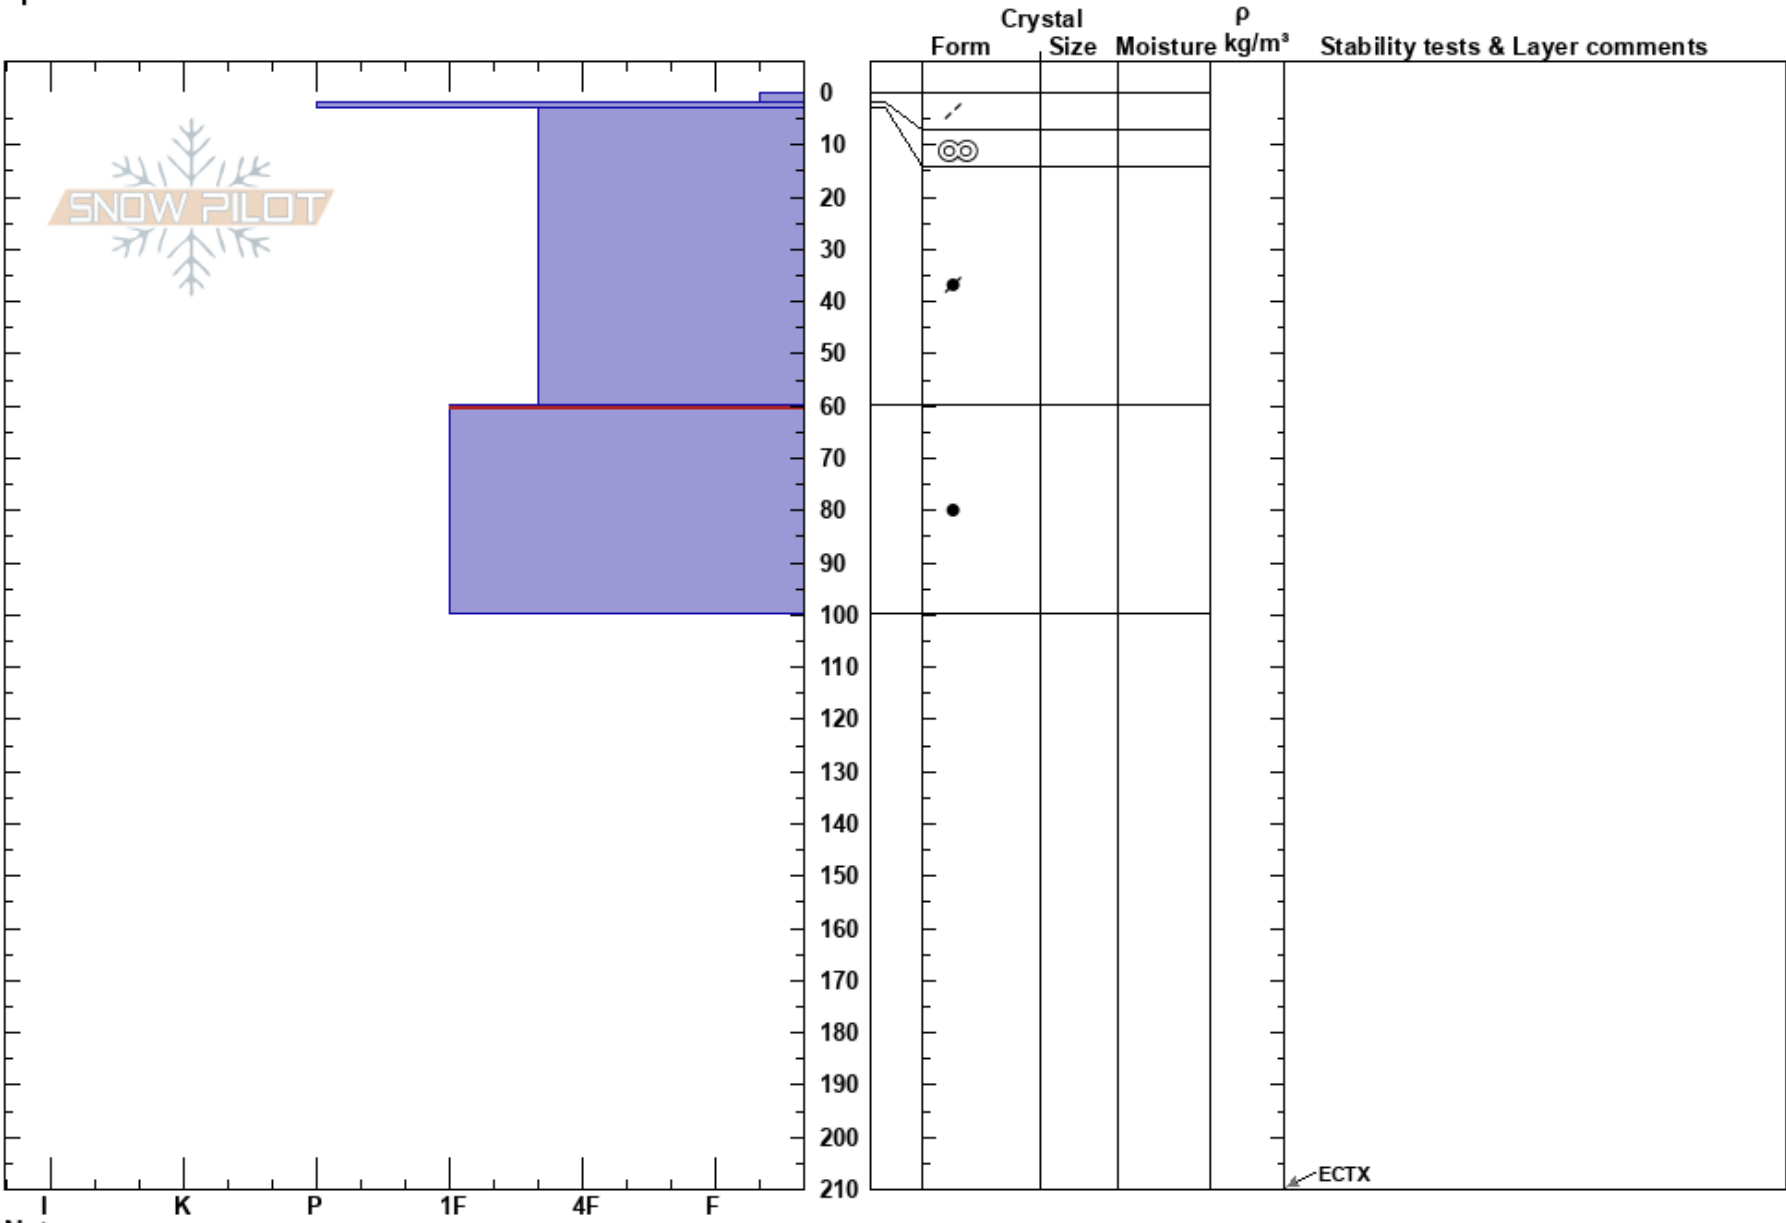

Marmot Basin
 Tordrillo Range
 AK
 Elevation: 3300 ft
 Aspect: 45°
 Specifics:

Wes Wylie
 03/19/2023 - 12:00pm
 Co-ord: 61.55070N, -151.89920W
 Slope Angle: 30°
 Wind Loading: previous

Stability:
 Air Temperature: -6°C
 Sky Cover: SCT
 Precipitation: NO
 Wind: S Light Breeze

HS:210
 PF: 0
 PS: 0
 60-100cm: Problematic layer

Notes: