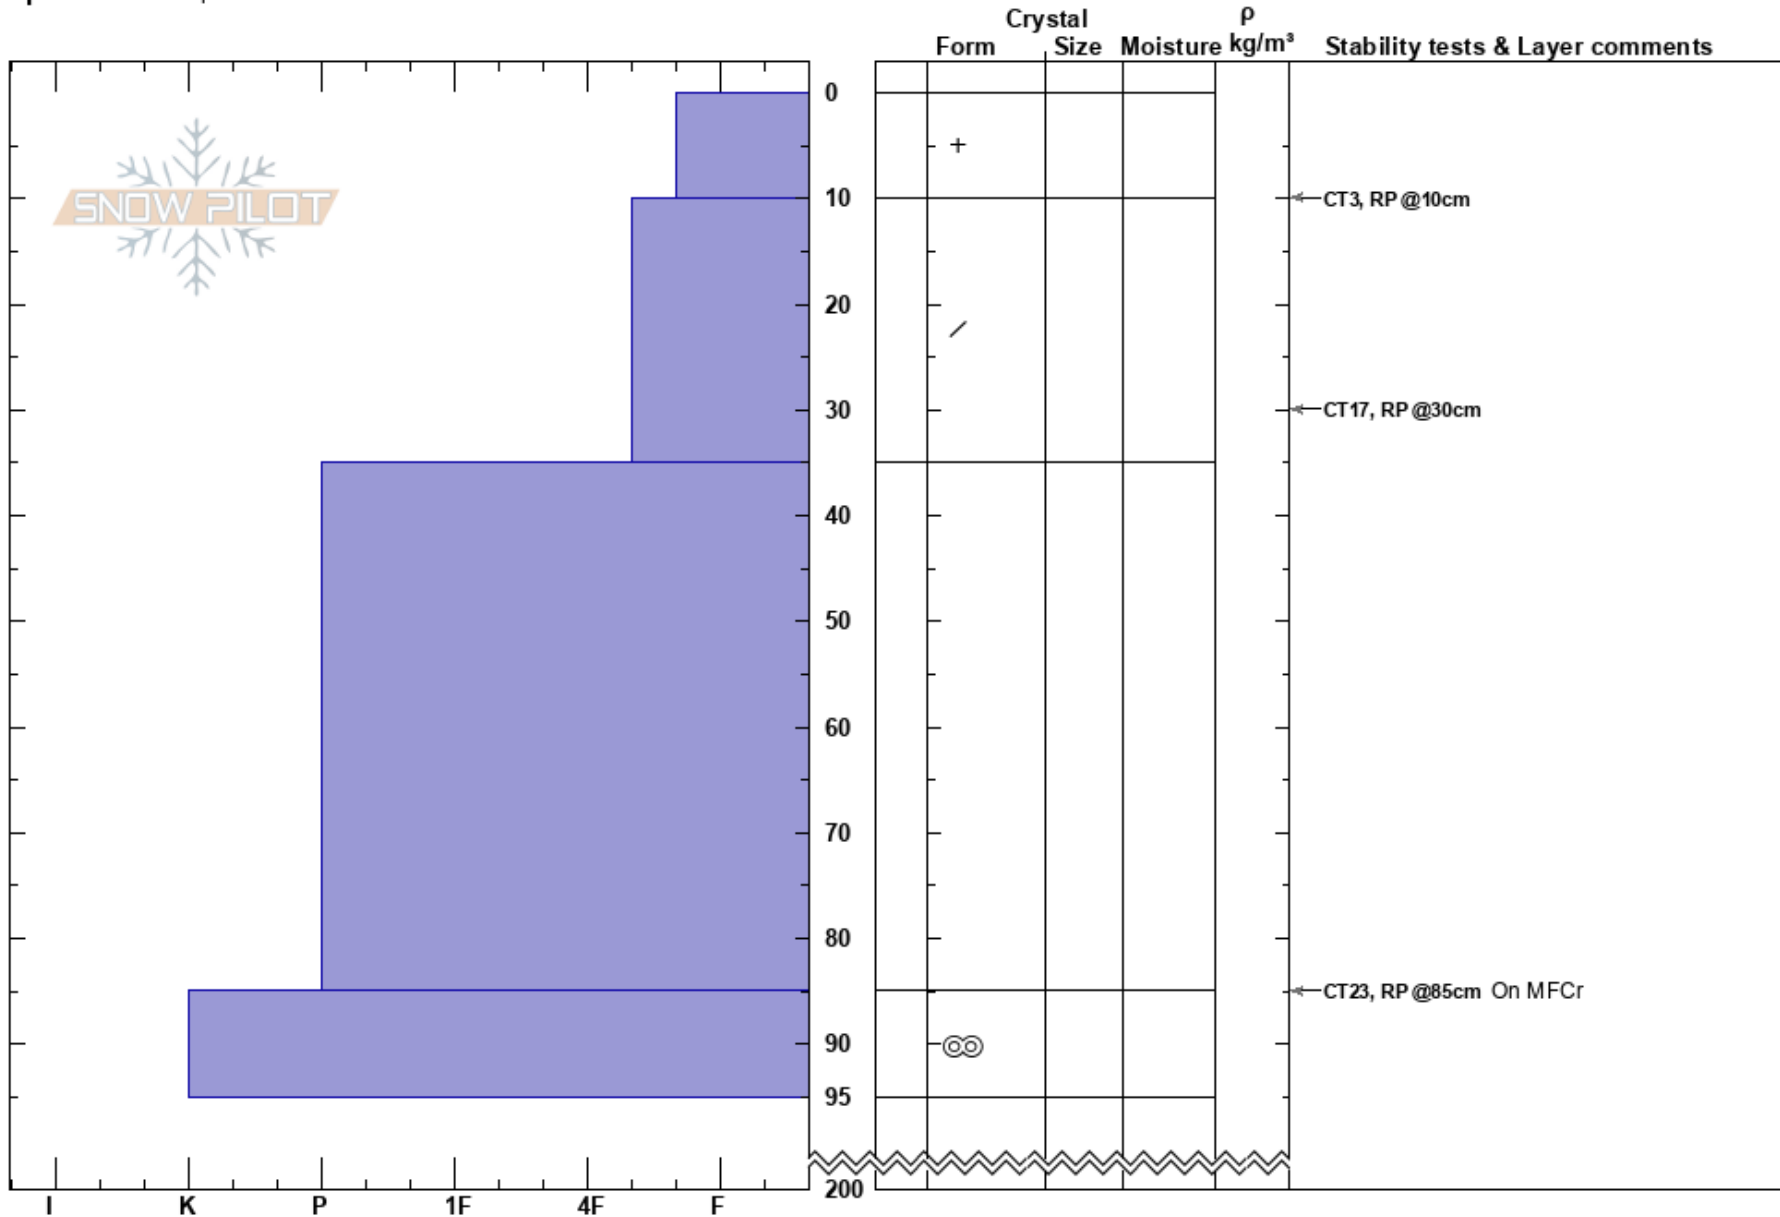

Odd Job East
 Skeena
 BC
 Elevation: 4600 ft
 Aspect: N
 Specifics: Poor pit location

Elliot James
 20/03/2023 - 10:00
 Co-ord:
 Slope Angle: 26°
 Wind Loading: previous

Stability:
 Air Temperature: -1°C
 Sky Cover: OVC
 Precipitation: NO
 Wind: SE Light Breeze

HS:200
 PF: 30
 PS: 10

Layer Notes:

Notes: Quick pit near ridgetop. Poor pit location.