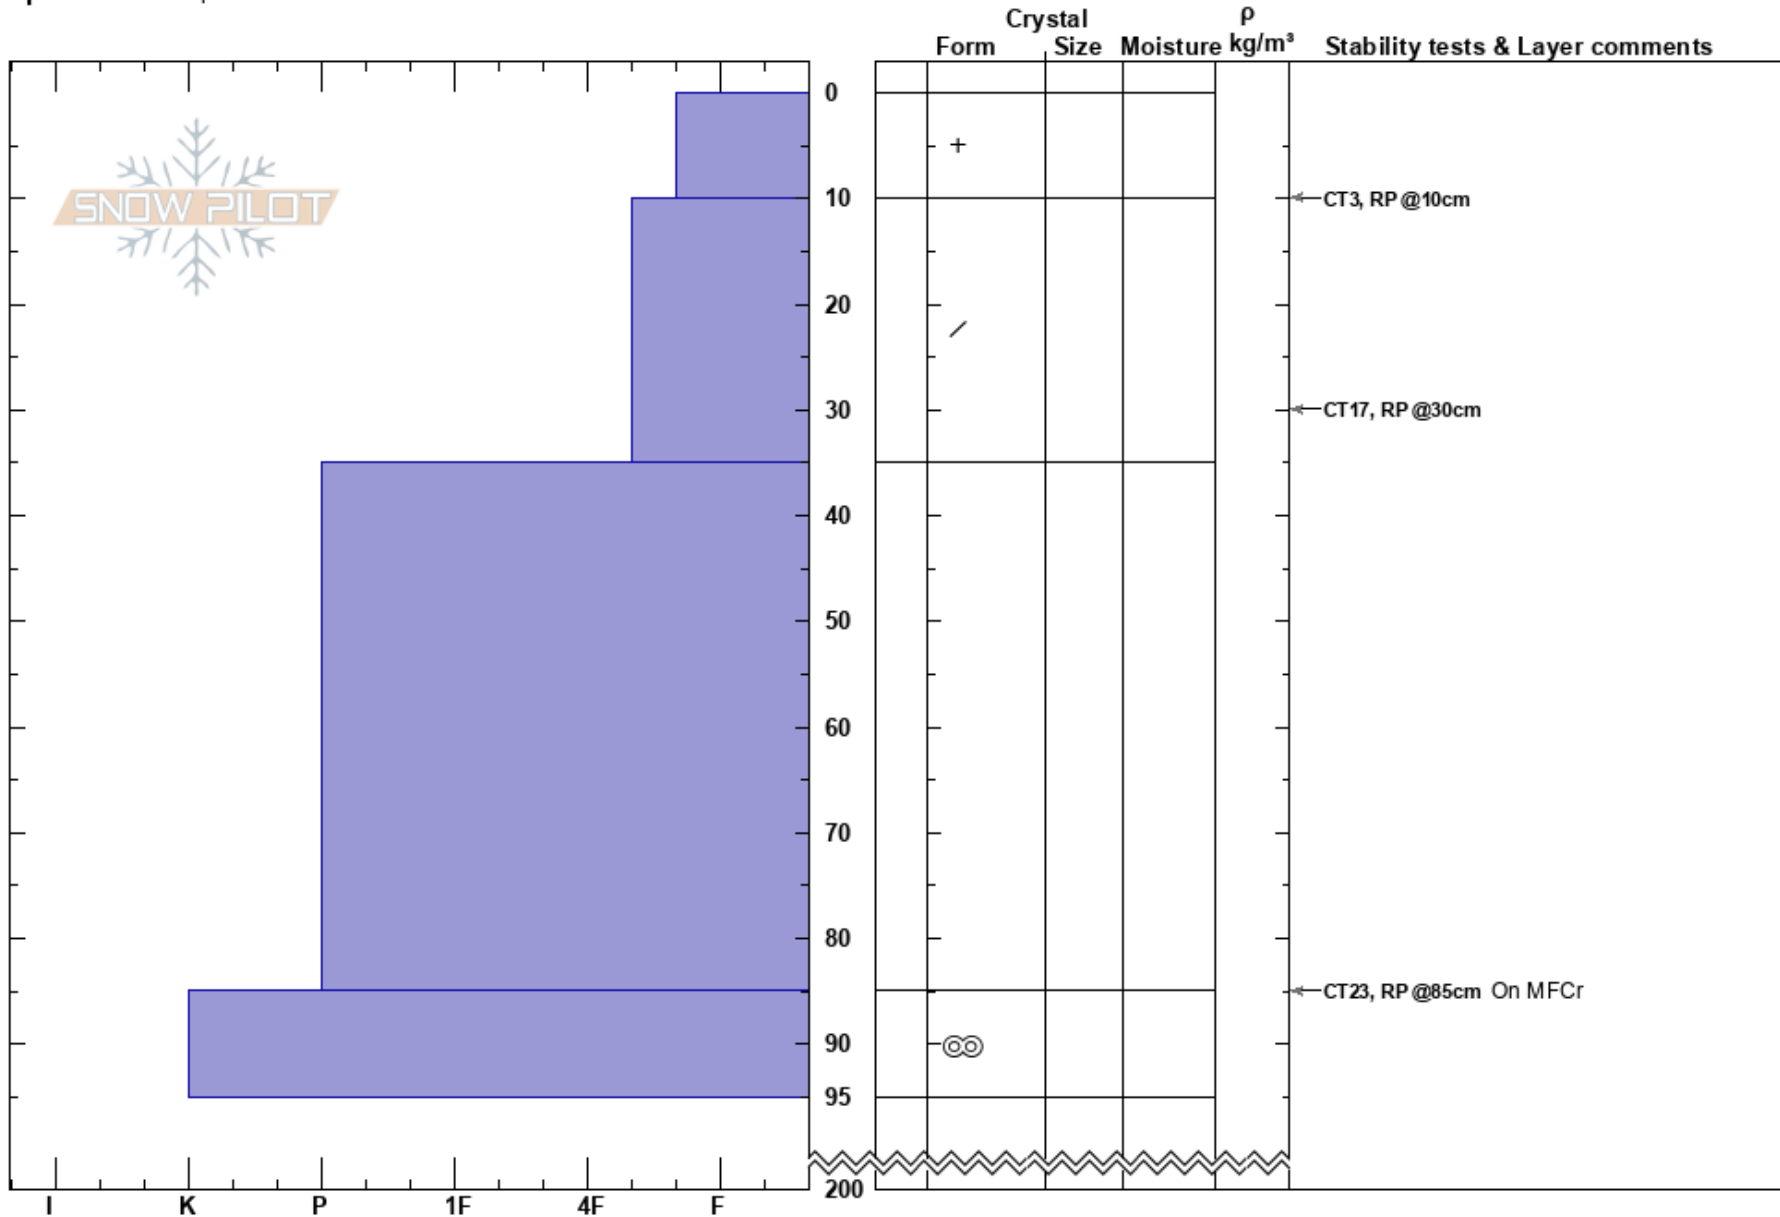

Odd Job East
 Skeena
 BC
 Elevation: 4600 ft
 Aspect: N
 Specifics: Poor pit location

Elliot James
 20/03/2023 - 10:00
 Co-ord:
 Slope Angle: 26°
 Wind Loading: previous

Stability:
 Air Temperature: -1°C
 Sky Cover: OVC
 Precipitation: NO
 Wind: SE Light Breeze

HS:200

PF: 30

PS: 10

Layer Notes:

Notes: Quick pit near ridgetop. Poor pit location.