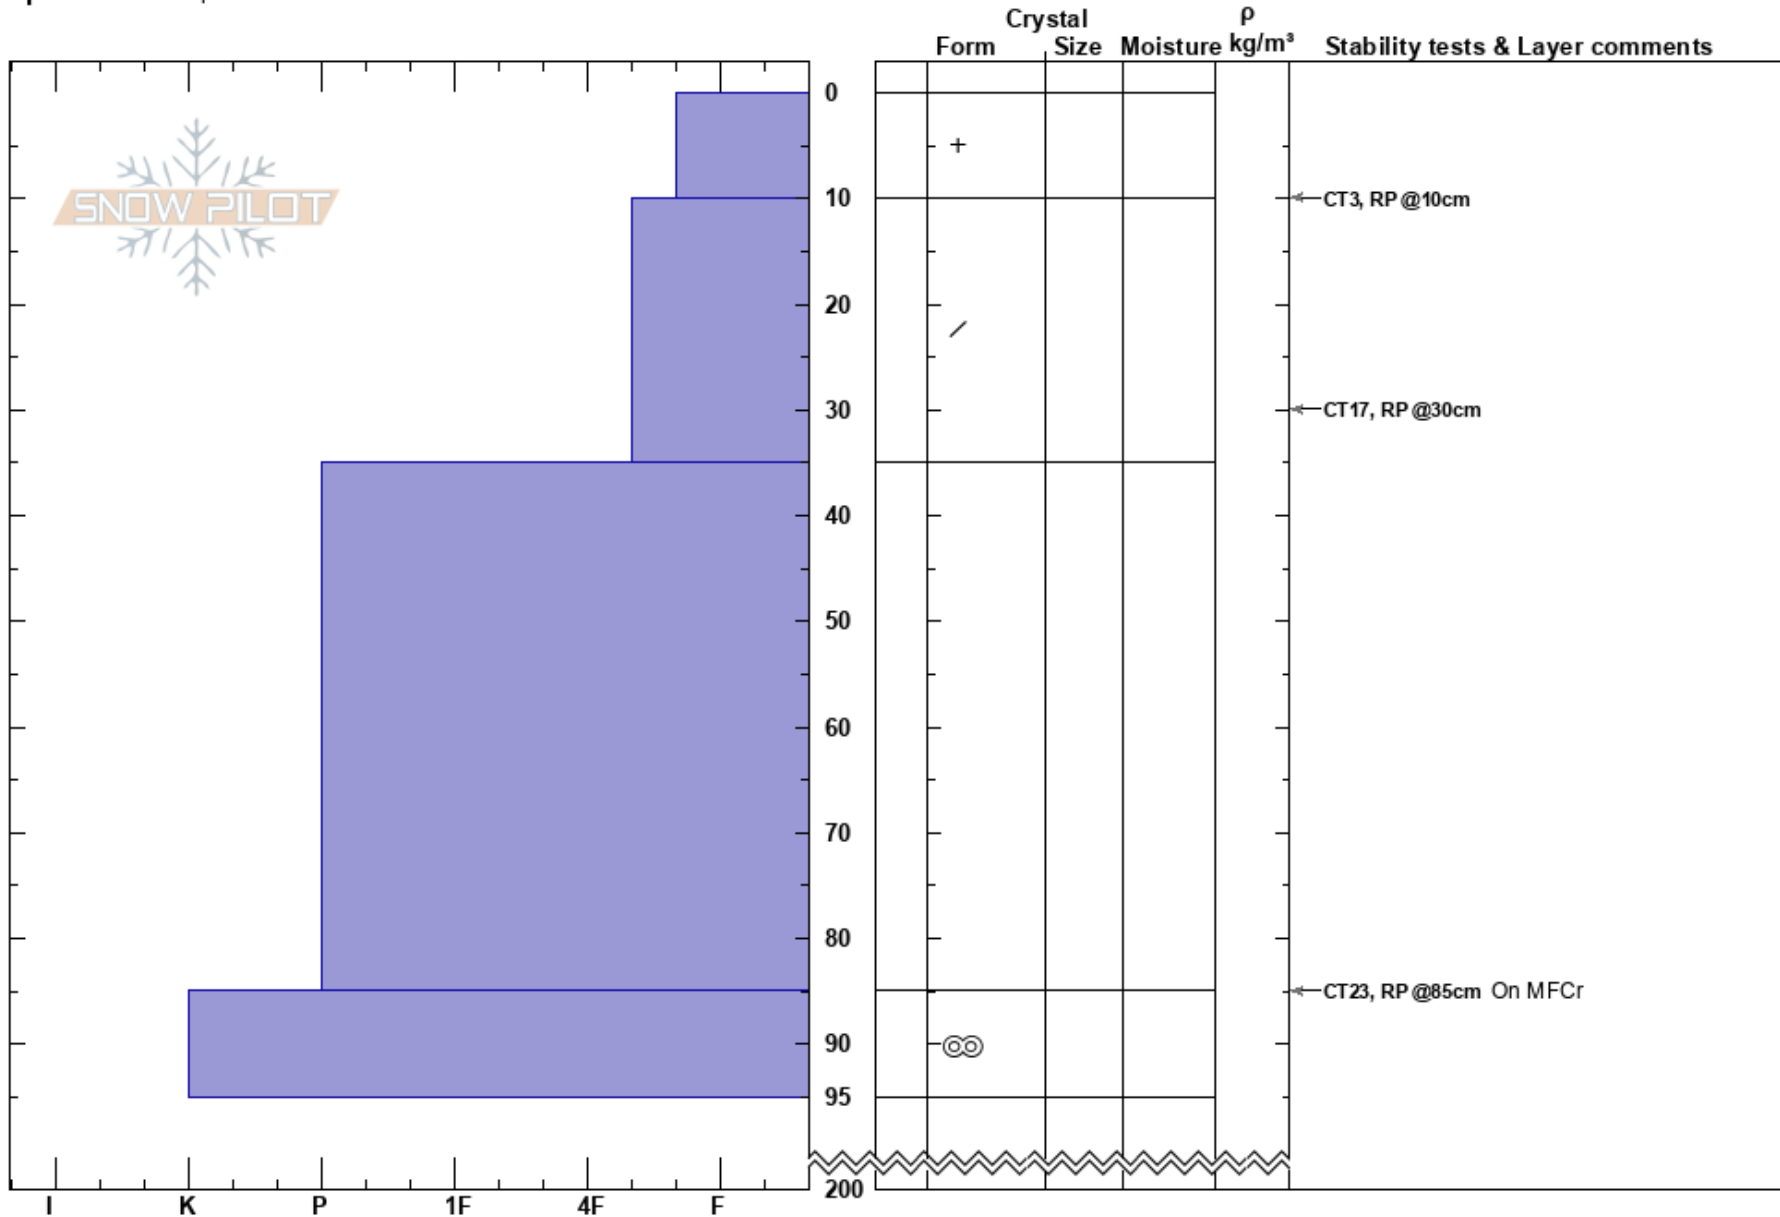

Odd Job East  
 Skeena  
 BC  
 Elevation: 4600 ft  
 Aspect: N  
 Specifics: Poor pit location

Elliot James  
 20/03/2023 - 10:00  
 Co-ord:  
 Slope Angle: 26°  
 Wind Loading: previous

Stability:  
 Air Temperature: -1°C  
 Sky Cover: OVC  
 Precipitation: NO  
 Wind: SE Light Breeze

HS:200  
 PF: 30  
 PS: 10

Layer Notes:

Notes: Quick pit near ridgetop. Poor pit location.