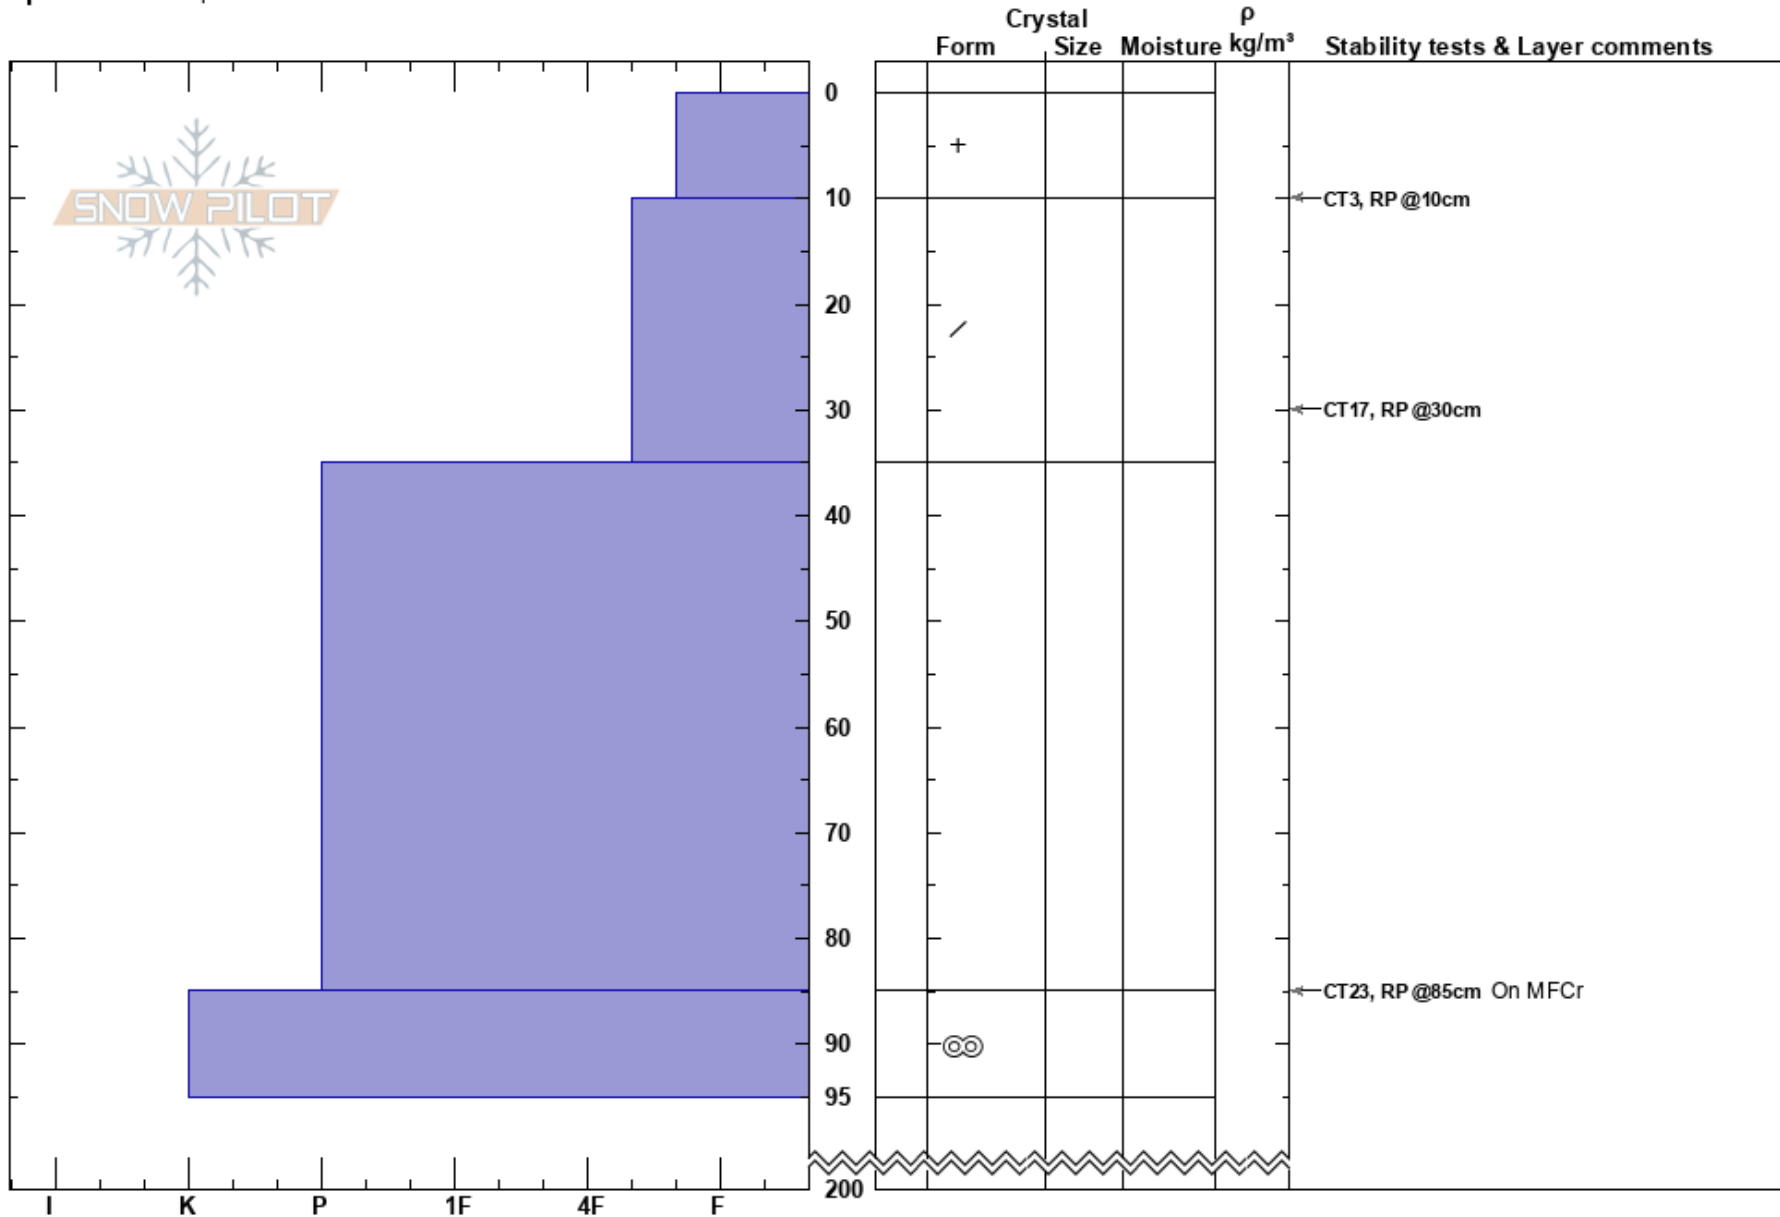

Odd Job East  
 Skeena  
 BC  
 Elevation: 4600 ft  
 Aspect: N  
 Specifics: Poor pit location

Elliot James  
 20/03/2023 - 10:00  
 Co-ord:  
 Slope Angle: 26°  
 Wind Loading: previous

Stability:  
 Air Temperature: -1°C  
 Sky Cover: OVC  
 Precipitation: NO  
 Wind: SE Light Breeze

HS:200  
 PF: 30  
 PS: 10  
 Layer Notes:

Notes: Quick pit near ridgetop. Poor pit location.