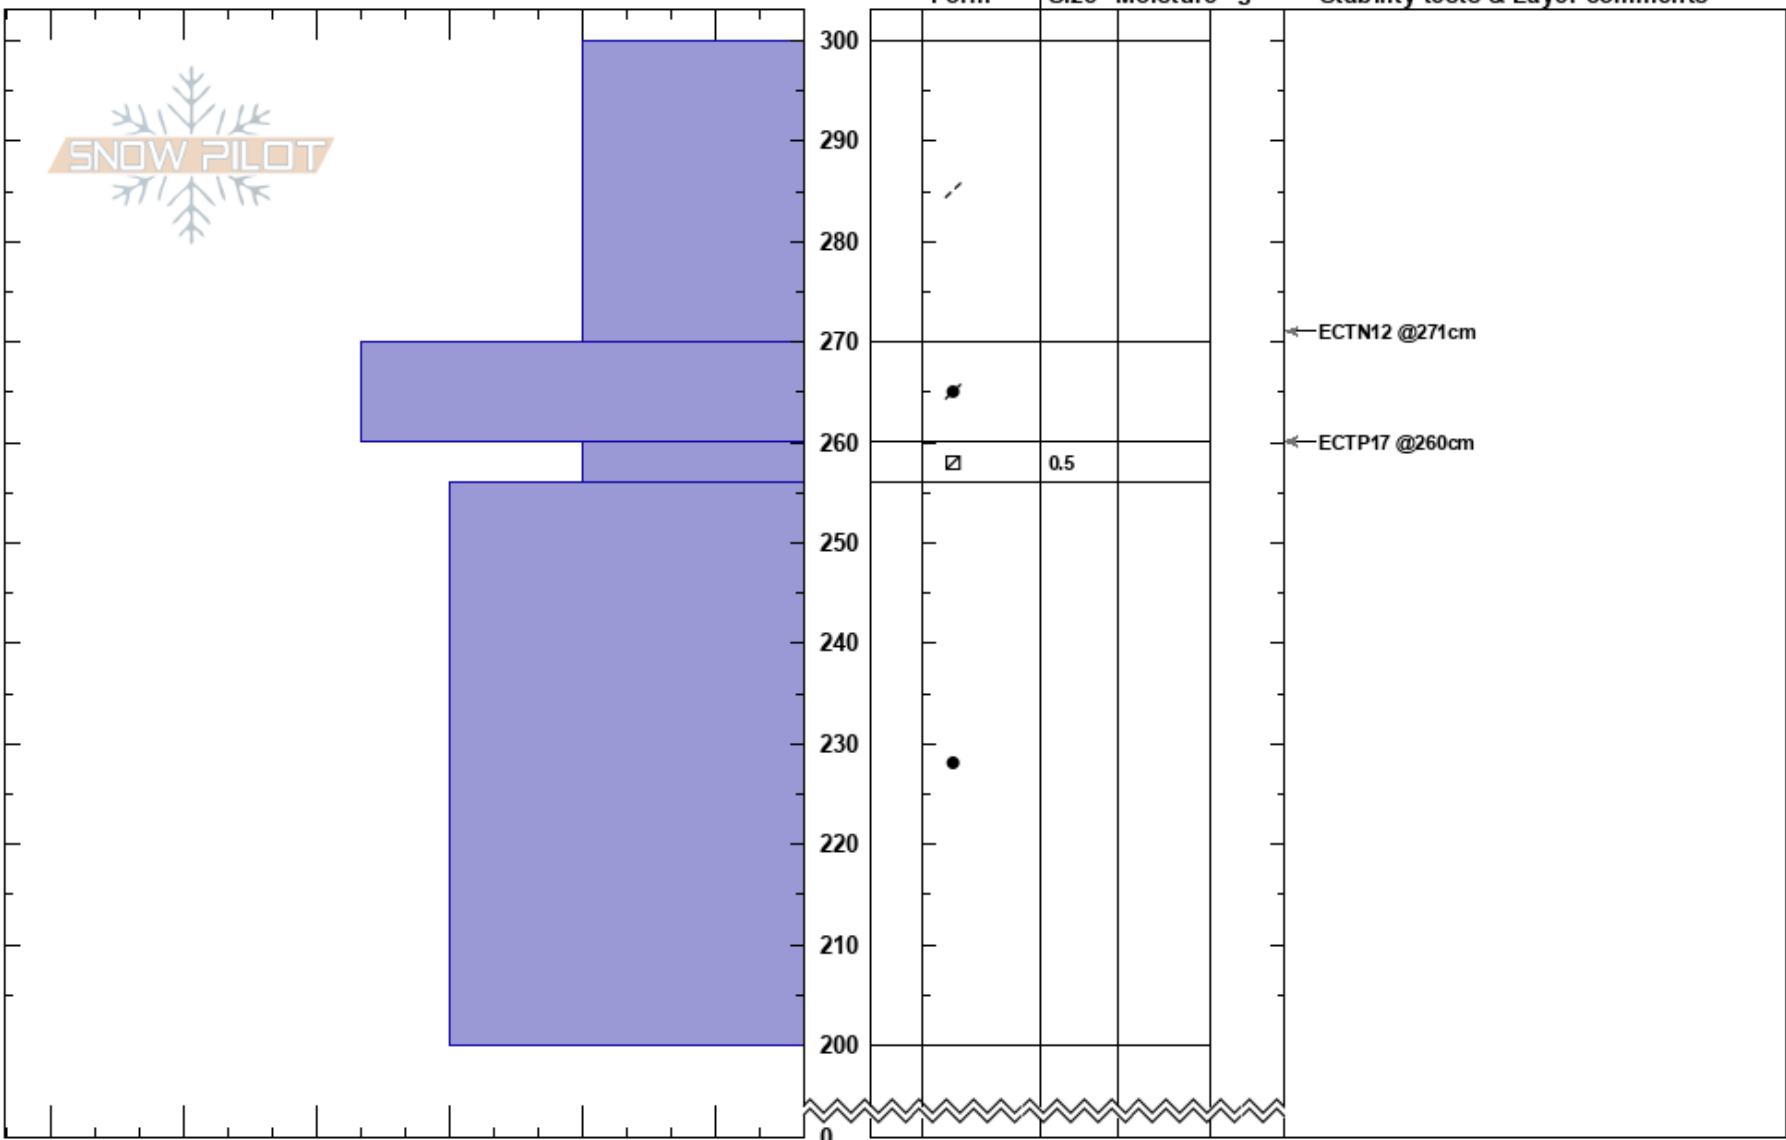

Waterfall 0319  
 Tordrillo Range  
 AK  
 Elevation: 4500 ft  
 Aspect: NE  
 Specifics: We skied slope

Sam Roche  
 03/19/2023 - 12:45pm  
 Co-ord:  
 Slope Angle:  
 Wind Loading:

Stability:  
 Air Temperature:  
 Sky Cover:  
 Precipitation:  
 Wind:

HS:300  
 260-256cm: Problematic layer

Notes: