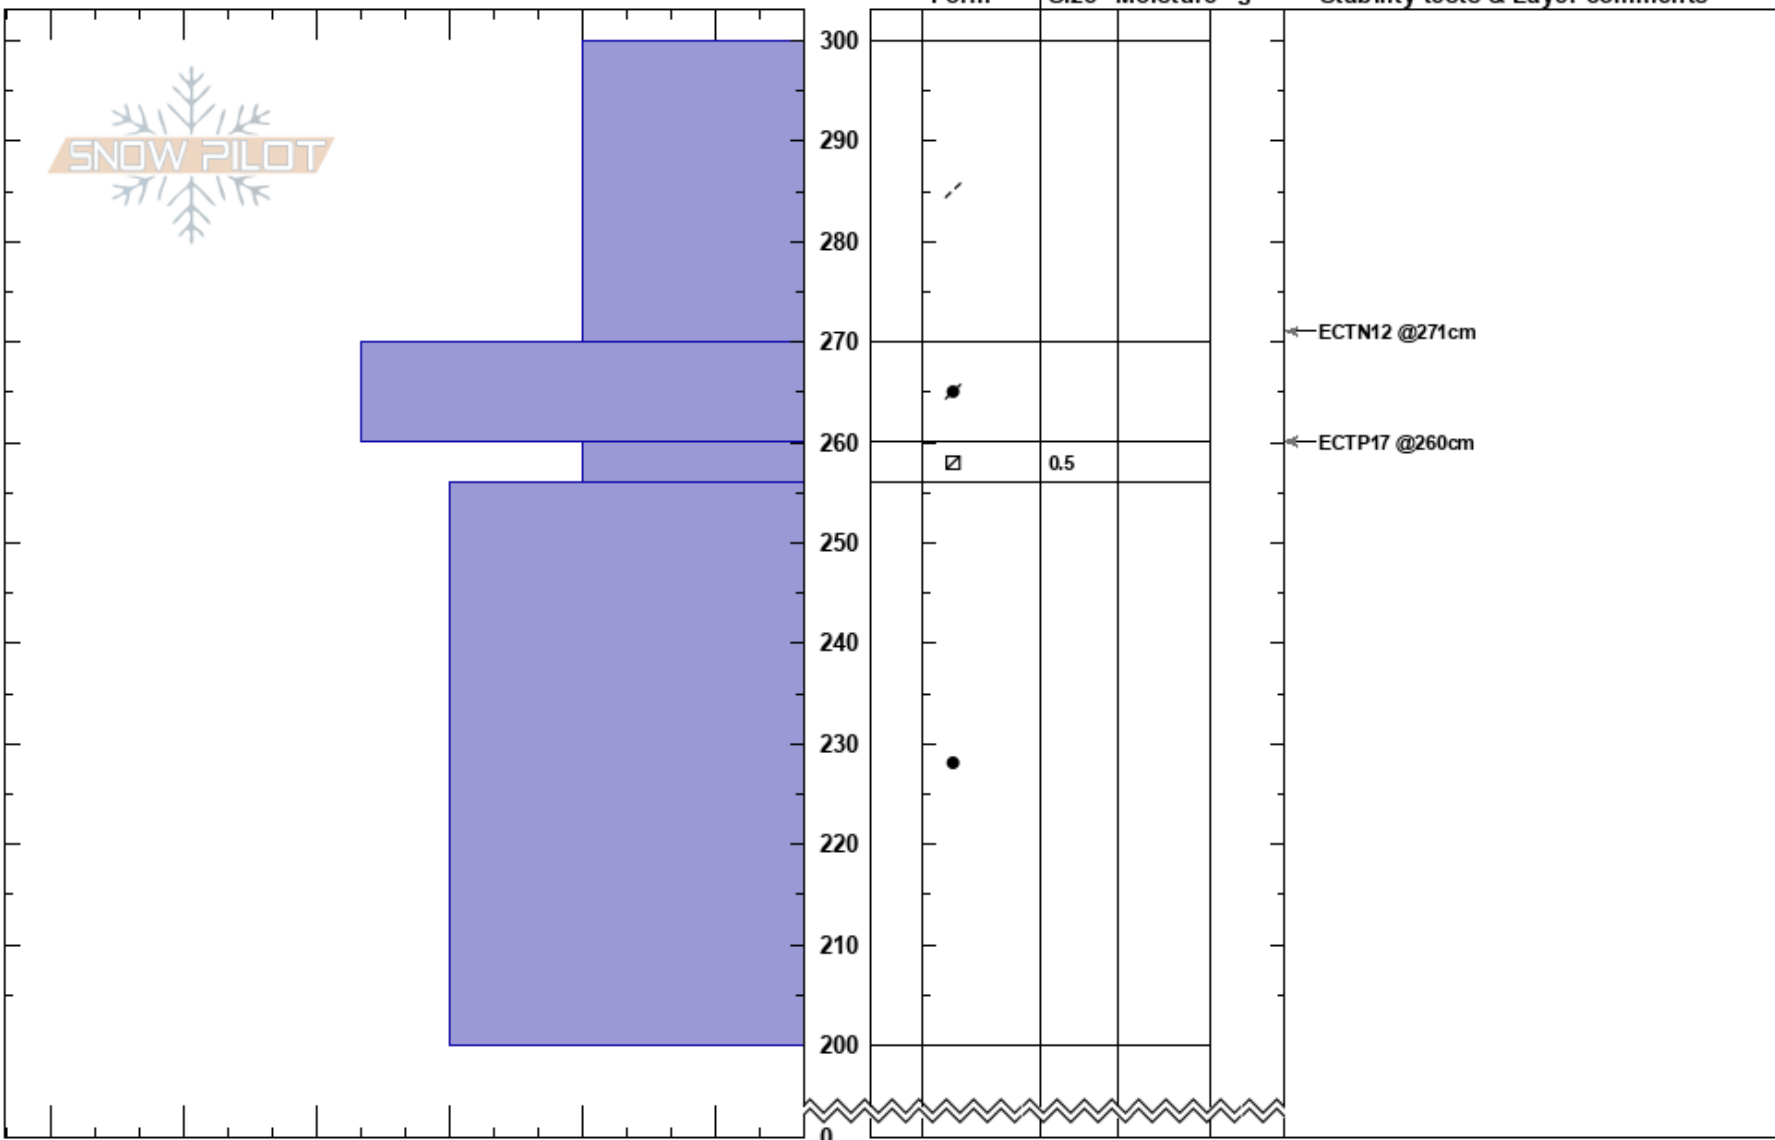

Waterfall 0319
 Tordrillo Range
 AK
 Elevation: 4500 ft
 Aspect: NE
 Specifics: We skied slope

Sam Roche
 03/19/2023 - 12:45pm
 Co-ord:
 Slope Angle:
 Wind Loading:

Stability:
 Air Temperature:
 Sky Cover:
 Precipitation:
 Wind:

HS:300
 260-256cm: Problematic layer

Notes: