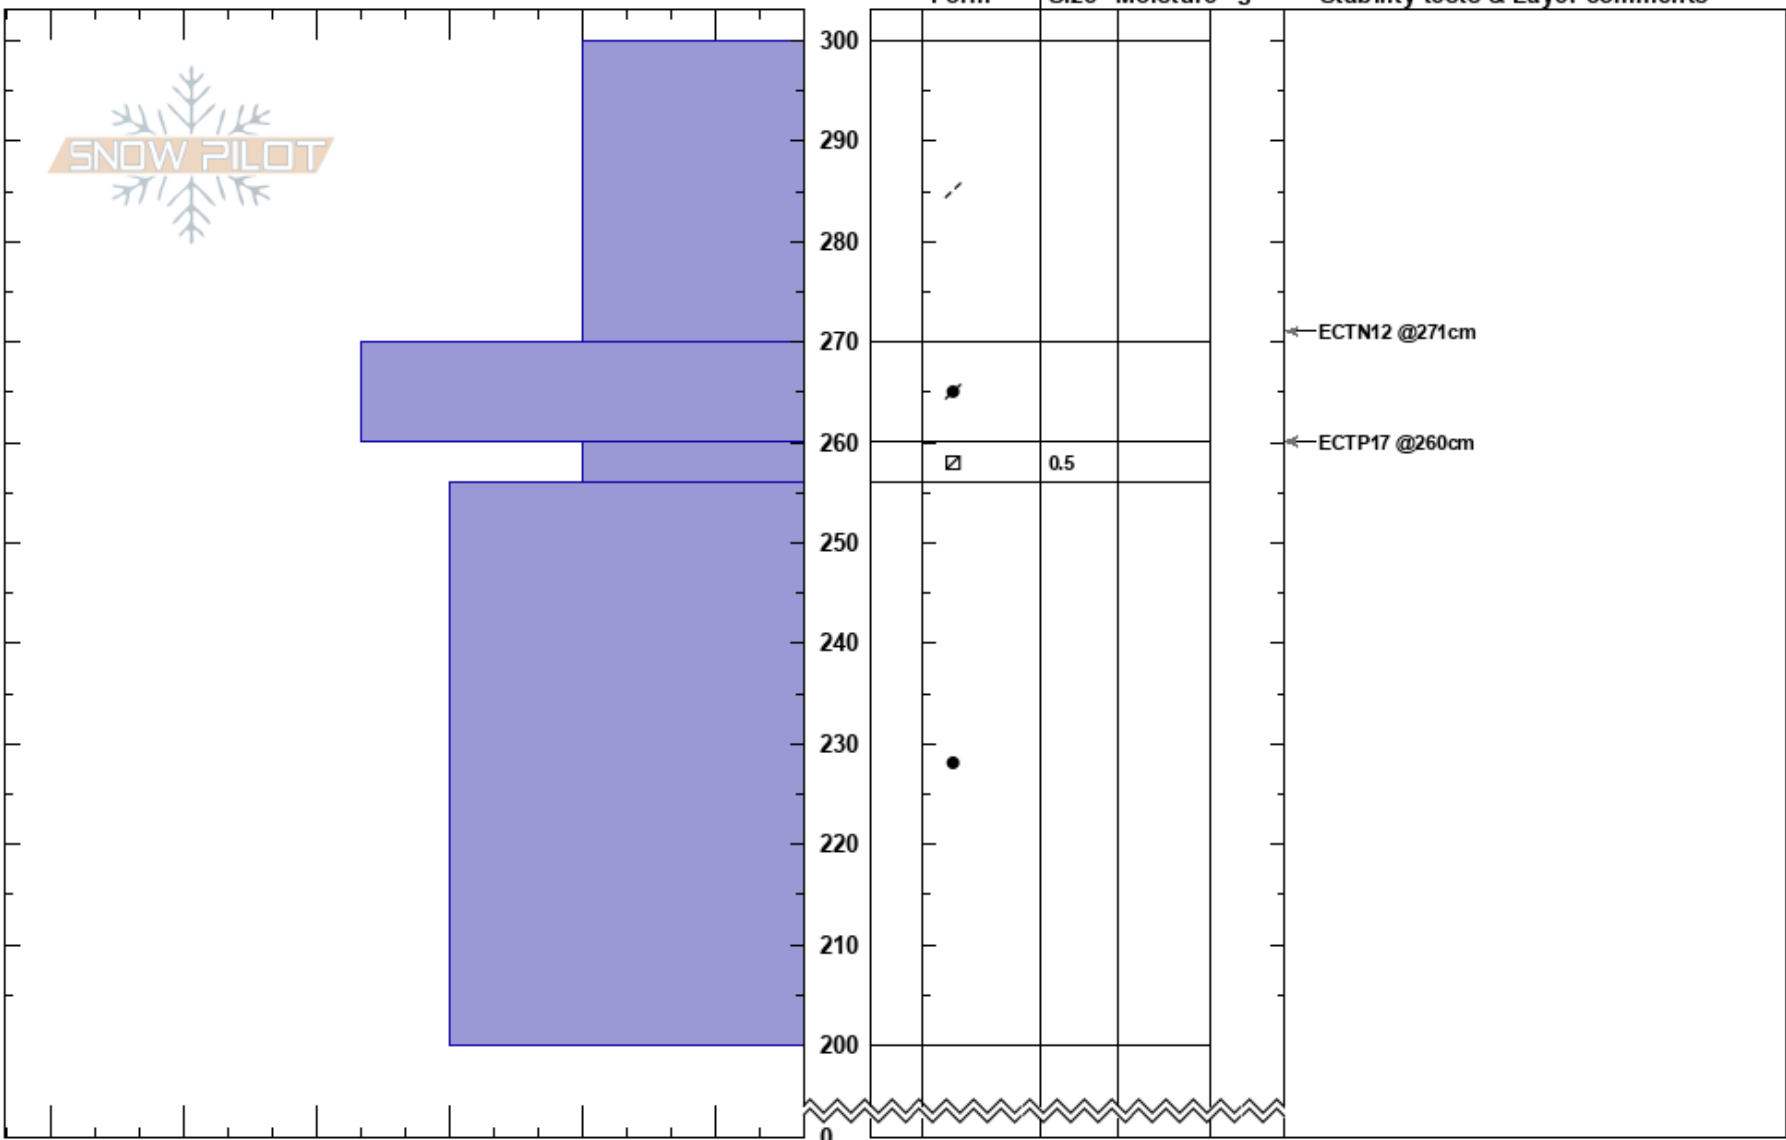

Waterfall 0319
 Tordrillo Range
 AK
 Elevation: 4500 ft
 Aspect: NE
 Specifics: We skied slope

Sam Roche
 03/19/2023 - 12:45pm
 Co-ord:
 Slope Angle:
 Wind Loading:

Stability:
 Air Temperature:
 Sky Cover:
 Precipitation:
 Wind:

HS:300
 260-256cm: Problematic layer

Notes: