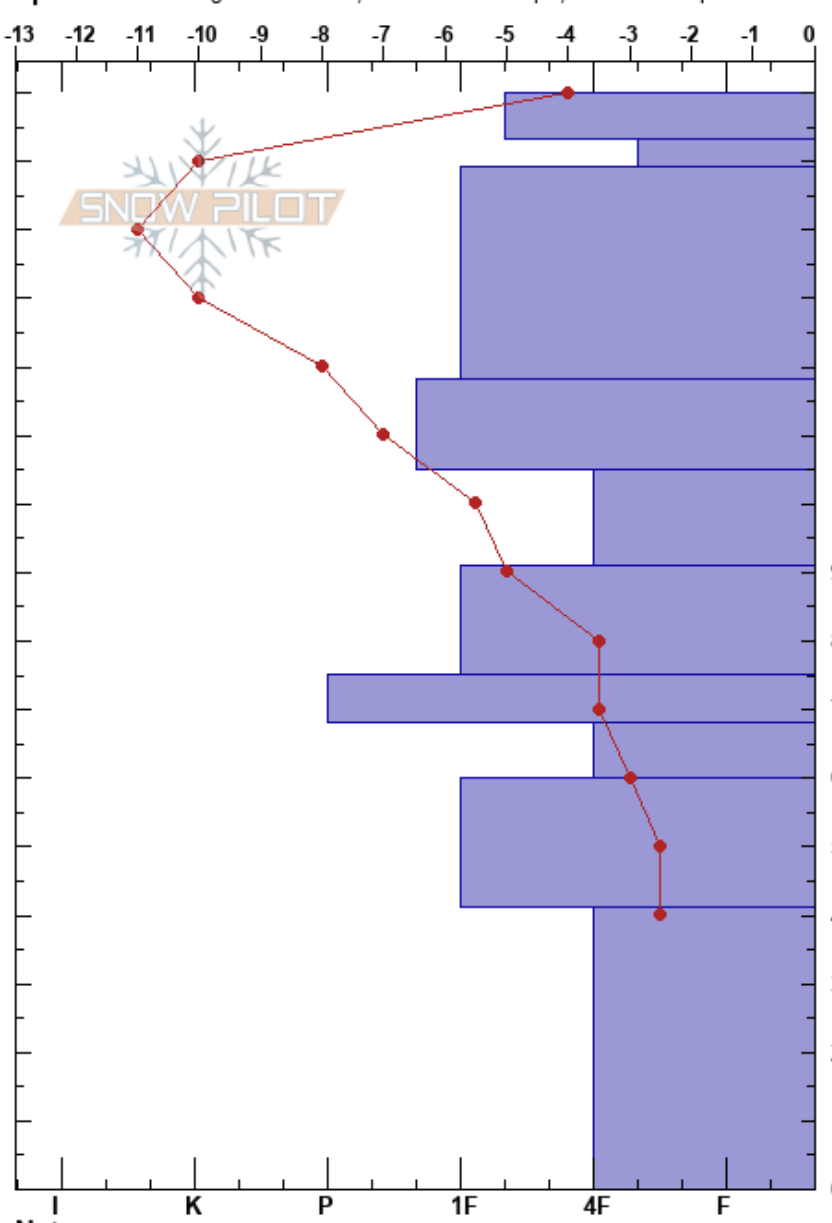

Slush Ravine
 Bridger Range
 MT
 Elevation: 8400 ft
 Aspect: 112°
 Specifics: Pit dug in a Ski Area; Ski tracks on slope; We skied slope

Bridger Bowl
 03/19/2023 - 9:00am
 Co-ord: 45.80427N, -110.93214W
 Slope Angle: 35°
 Wind Loading: previous

Stability: **HS: 160**
 Air Temperature: -7°C
 Sky Cover: CLR
 Precipitation: NO
 Wind: Calm

Layer Notes:

Form	Crystal Size	Moisture	ρ kg/m ³	Stability tests & Layer comments
/	1-1.5			
△	2-3			
/ (●)	1			
●	1			
⊖	2			
⊖	2			
⊙⊙				
⊖	2-2.5			
⊖	2.5			
□	2-3			

Notes: cotton

ECTX