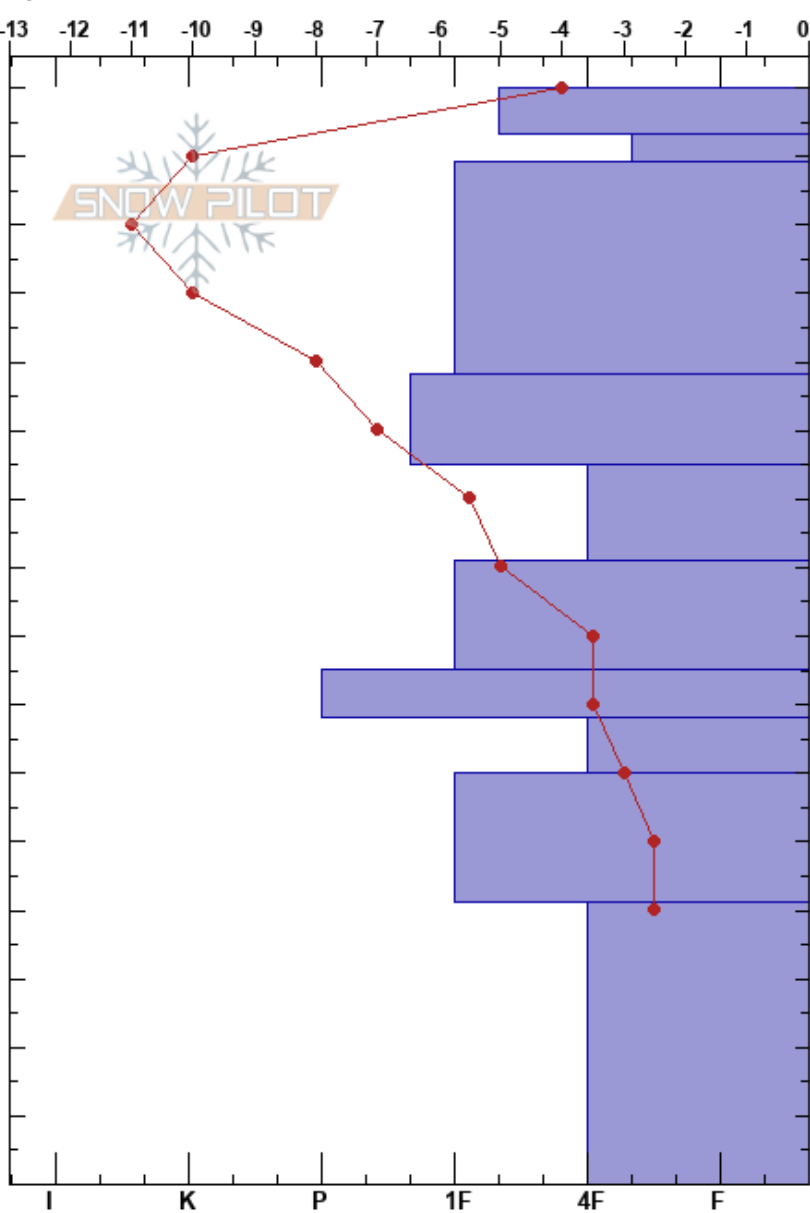

Slush Ravine
 Bridger Range
 MT
 Elevation: 8400 ft
 Aspect: 112°

Bridger Bowl
 03/19/2023 - 9:00am
 Co-ord: 45.80427N, -110.93214W
 Slope Angle: 35°
 Wind Loading: previous

Stability: **HS: 160** **Layer Notes:**
 Air Temperature: -7°C **PF: 10**
 Sky Cover: CLR
 Precipitation: NO
 Wind: Calm

Specifics: Pit dug in a Ski Area; Ski tracks on slope; We skied slope

Form	Crystal Size	Moisture	ρ kg/m ³	Stability tests & Layer comments
/	1-1.5			
△	2-3			
/ (●)	1			
●	1			
⊖	2			
⊖	2			
⊙⊙				
⊖	2-2.5			
⊖	2.5			
□	2-3			

Notes: cotton

ECTX