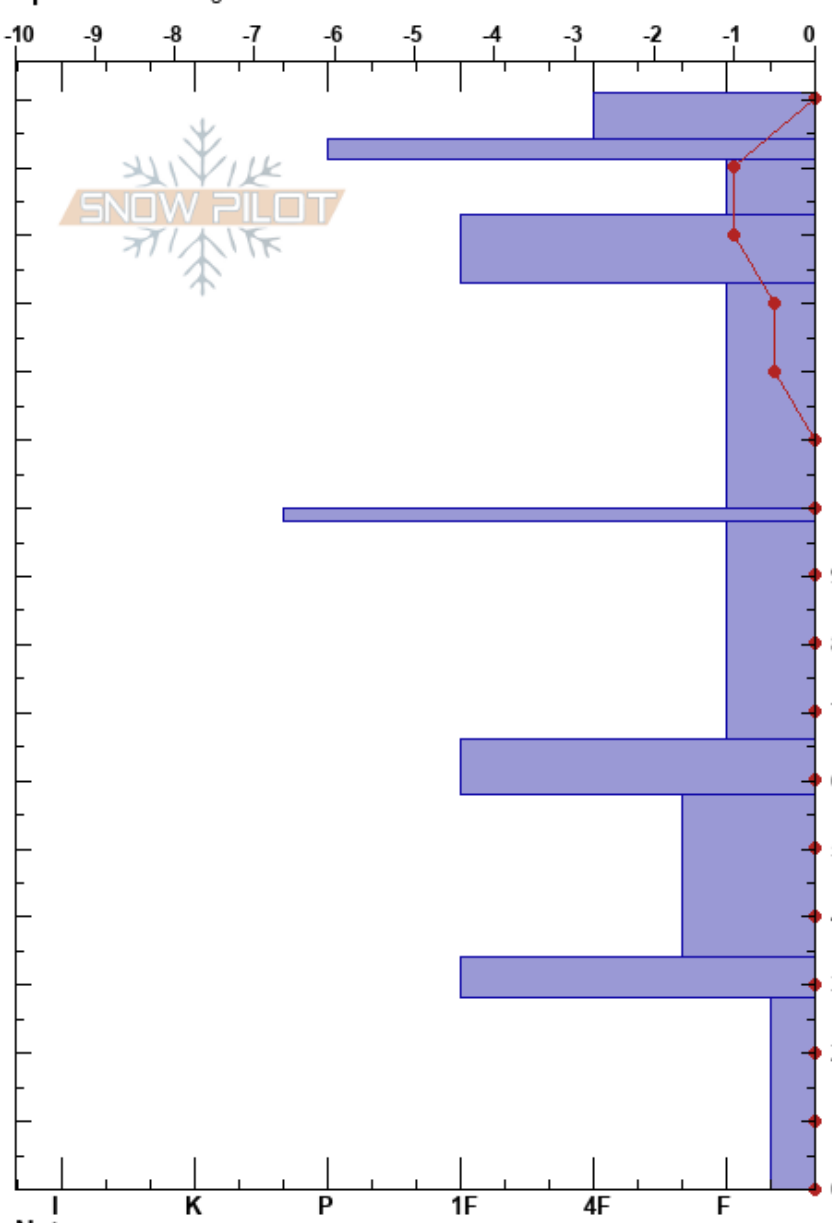

First Zit  
 Bridger Range  
 MT  
 Elevation: 8070 ft  
 Aspect: 150°  
 Specifics: Pit dug in a Ski Area

Bridger Bowl  
 03/19/2023 - 12:00pm  
 Co-ord: 45.81092N, -110.92804W  
 Slope Angle: 30°  
 Wind Loading: no

Stability:  
 Air Temperature:  
 Sky Cover: CLR  
 Precipitation: NO  
 Wind: Calm

HS: 161 PF: 80 Layer Notes:

Height (cm)	Crystal		Moisture	$\rho$ kg/m <sup>3</sup>	Stability tests & Layer comments
	Form	Size			
161					
150	○	2			← ECTN3 @154cm
140	⊙	1.5			
130					
120	⊖	2			
110					← CT21, Q1 @110cm
100	⊙				
90					
80	⊖	3			
70					
60	⊙				
50	⊖	3-6			
40					
30	⊙				
20	⊖ (∧)	3-6			
10					
0					