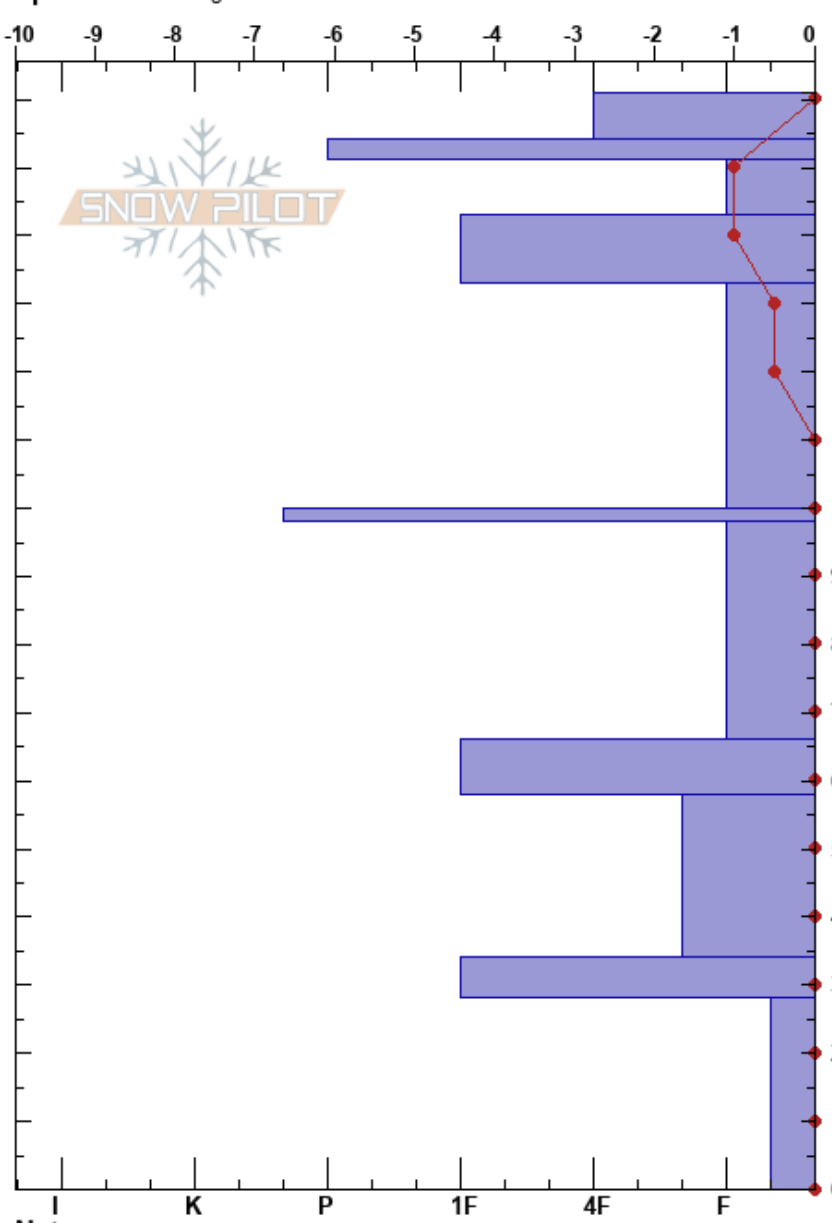

First Zit  
 Bridger Range  
 MT  
 Elevation: 8070 ft  
 Aspect: 150°  
 Specifics: Pit dug in a Ski Area

Bridger Bowl  
 03/19/2023 - 12:00pm  
 Co-ord: 45.81092N, -110.92804W  
 Slope Angle: 30°  
 Wind Loading: no

Stability:  
 Air Temperature:  
 Sky Cover: CLR  
 Precipitation: NO  
 Wind: Calm

HS: 161

PF: 80

Layer Notes:

Height (cm)	Crystal		Moisture	$\rho$ kg/m <sup>3</sup>	Stability tests & Layer comments
	Form	Size			
161					
150	○	2			← ECTN3 @154cm
140	⊙	1.5			
130					
120	⊙				
110	⊙	2			← CT21, Q1 @110cm
100	⊙				
90					
80	⊙	3			
70					
60	⊙				
50	⊙	3-6			
40					
30	⊙				
20	⊙ (∧)	3-6			
10					
0					