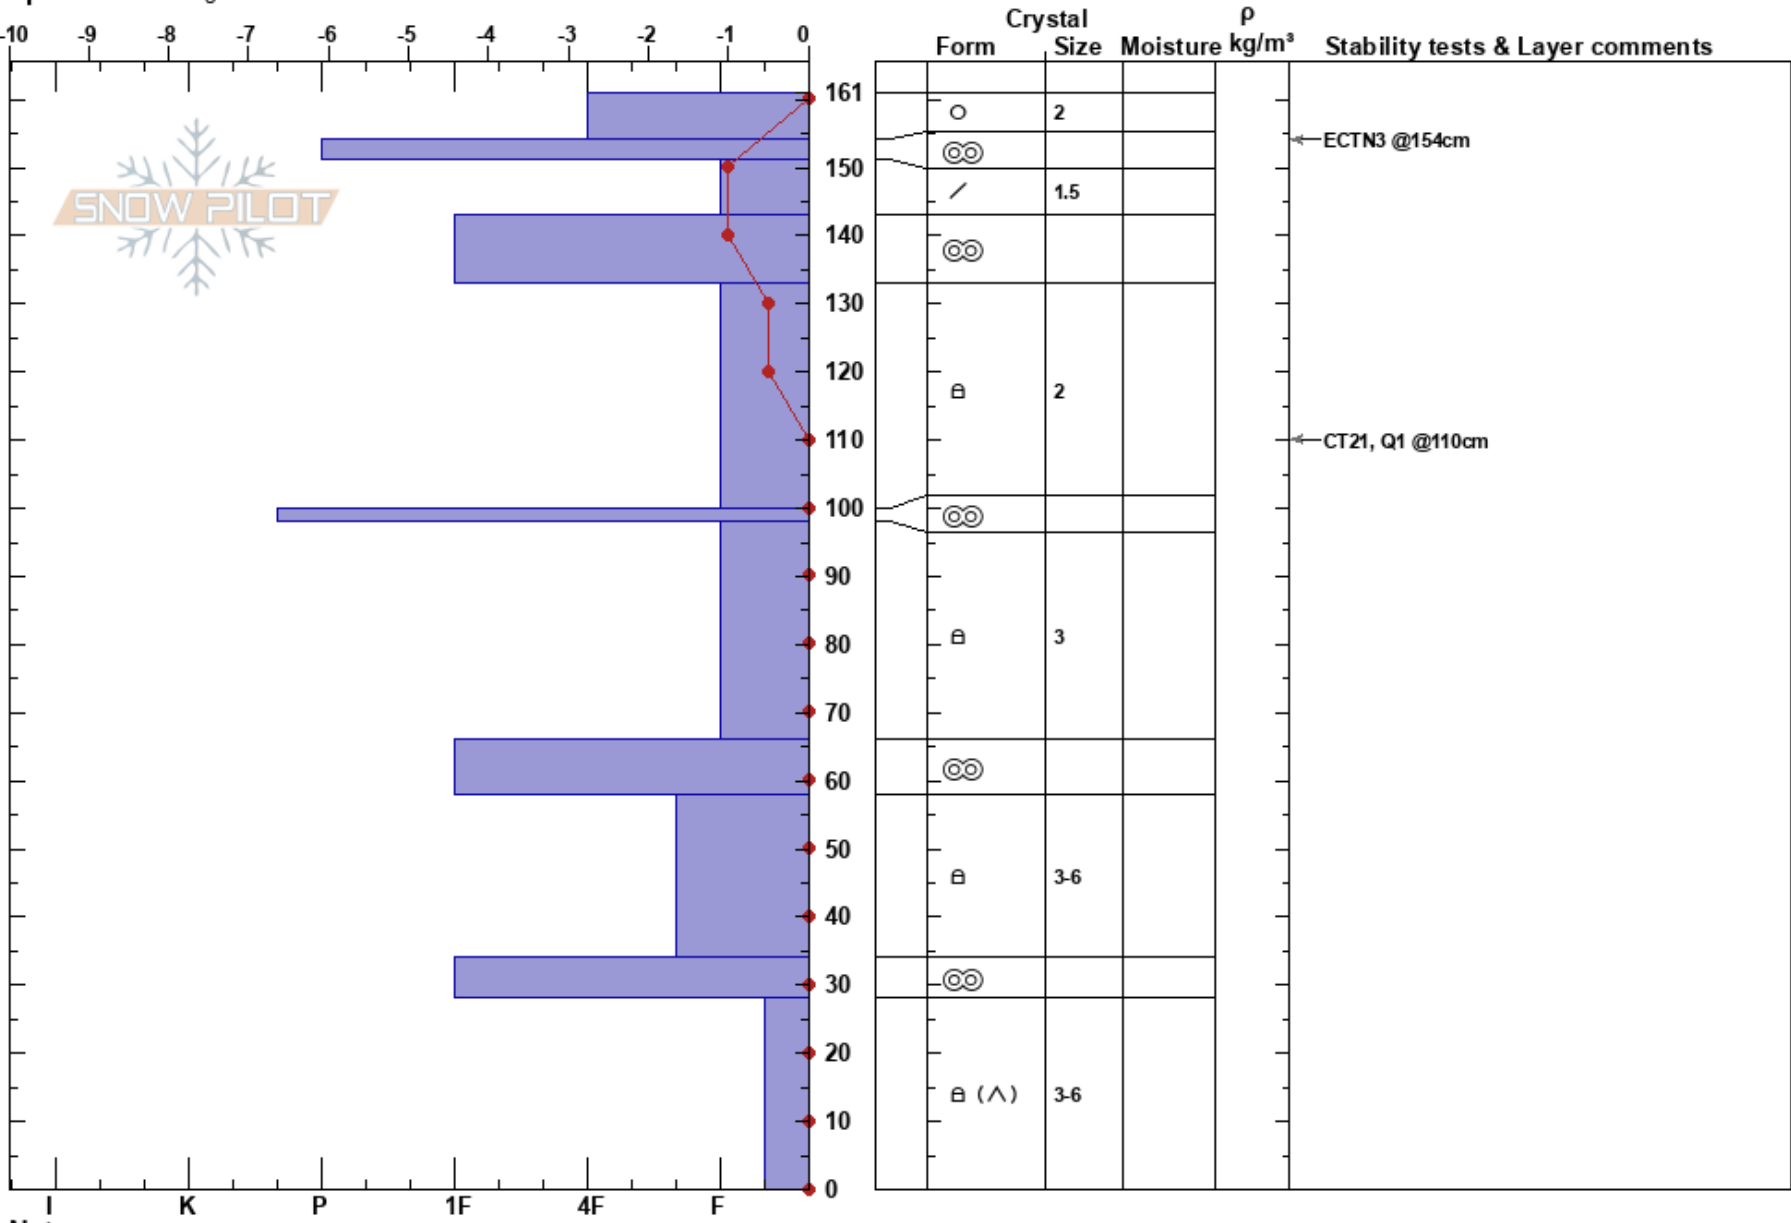

First Zit
 Bridger Range
 MT
 Elevation: 8070 ft
 Aspect: 150°

Bridger Bowl
 03/19/2023 - 12:00pm
 Co-ord: 45.81092N, -110.92804W
 Slope Angle: 30°
 Wind Loading: no

Stability: HS: 161
 Air Temperature: PF: 80
 Sky Cover: CLR
 Precipitation: NO
 Wind: Calm

Layer Notes:

Specifics: Pit dug in a Ski Area

Notes: Ella