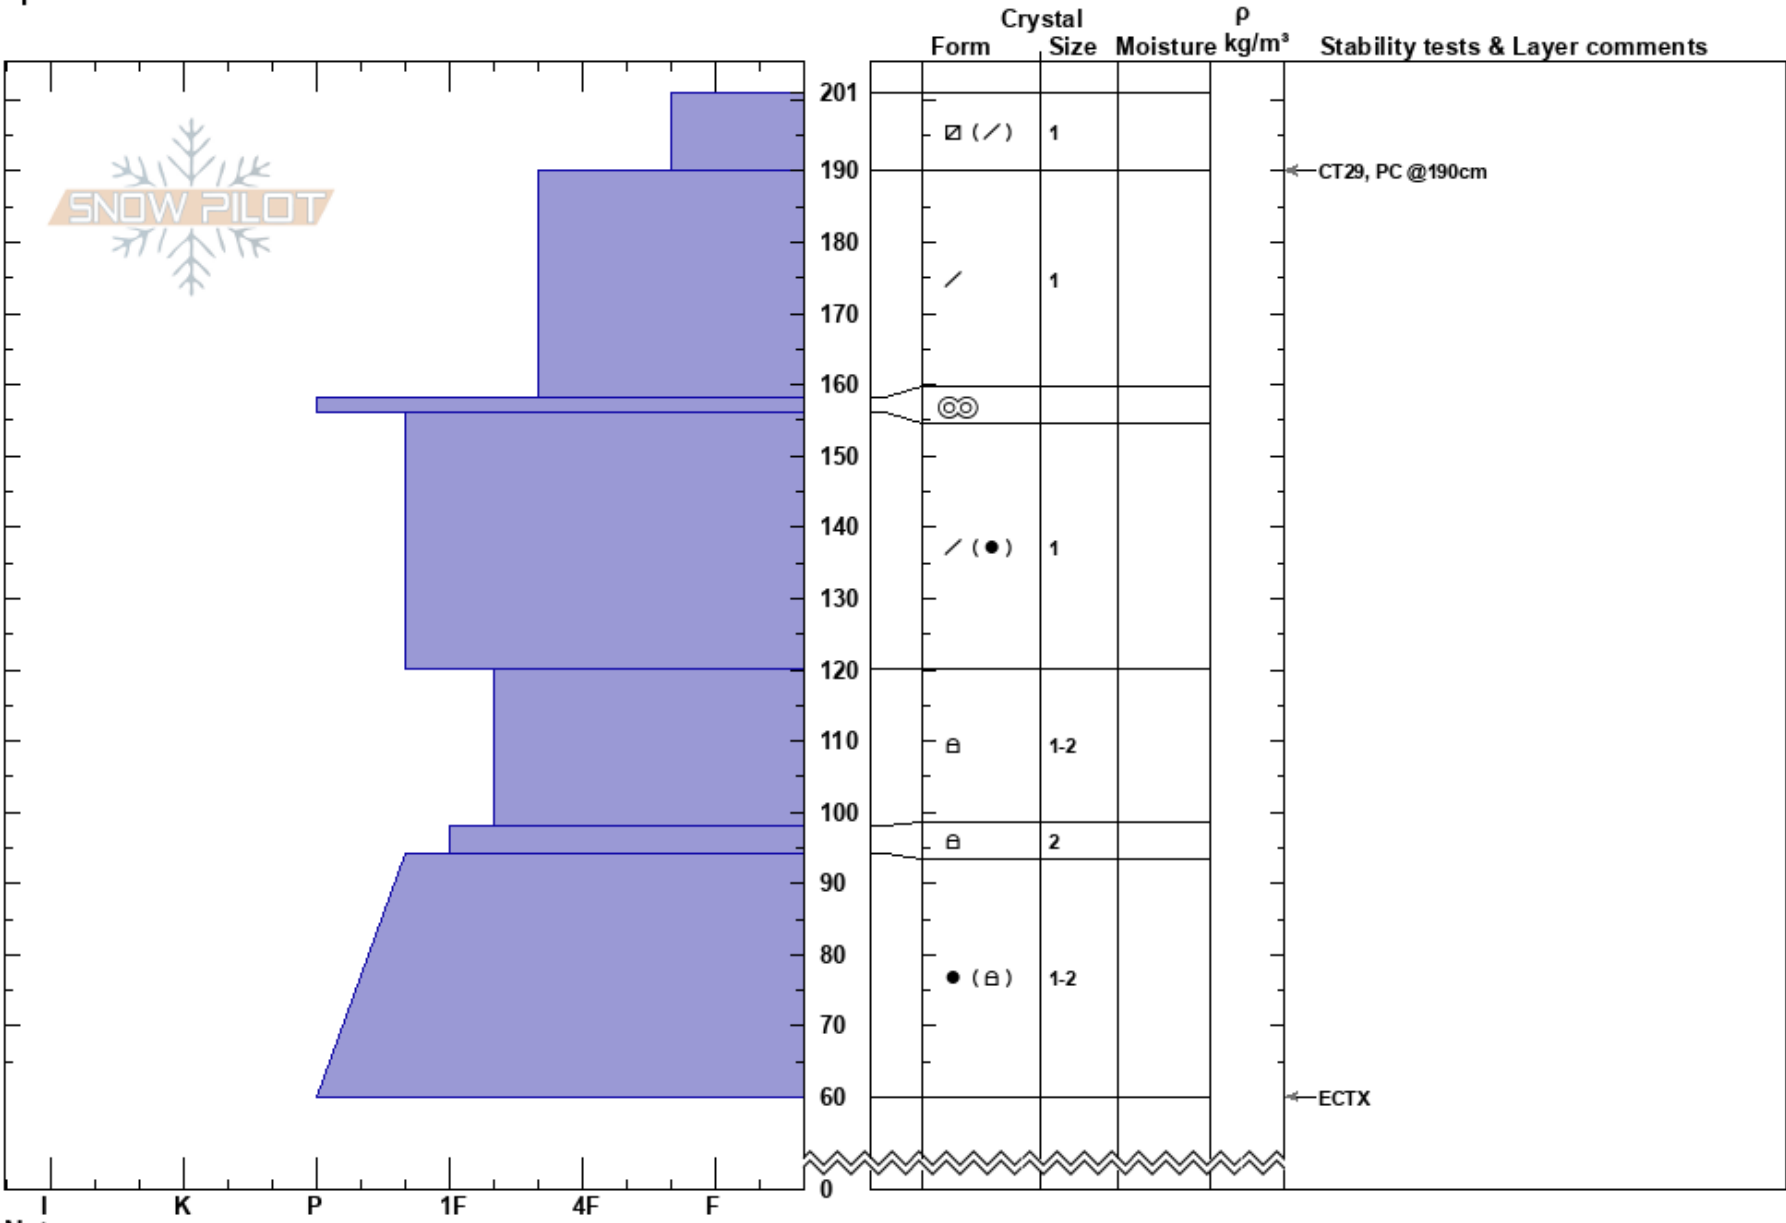

Giant Steps E.F 0  
 Uinta Range  
 UT  
 Elevation: 10350 ft  
 Aspect: E  
 Specifics:

Bo Torrey  
 03/19/2023 - 1:30pm  
 Co-ord: 40.84307N, -111.06949W  
 Slope Angle: 39°  
 Wind Loading: previous

Stability: **HS:201**  
 Air Temperature: 201-190cm: Problematic layer  
 Sky Cover: BKN  
 Precipitation: NO  
 Wind: SW Strong

Notes: Snowpit layering disturbed likely by ski tracks.