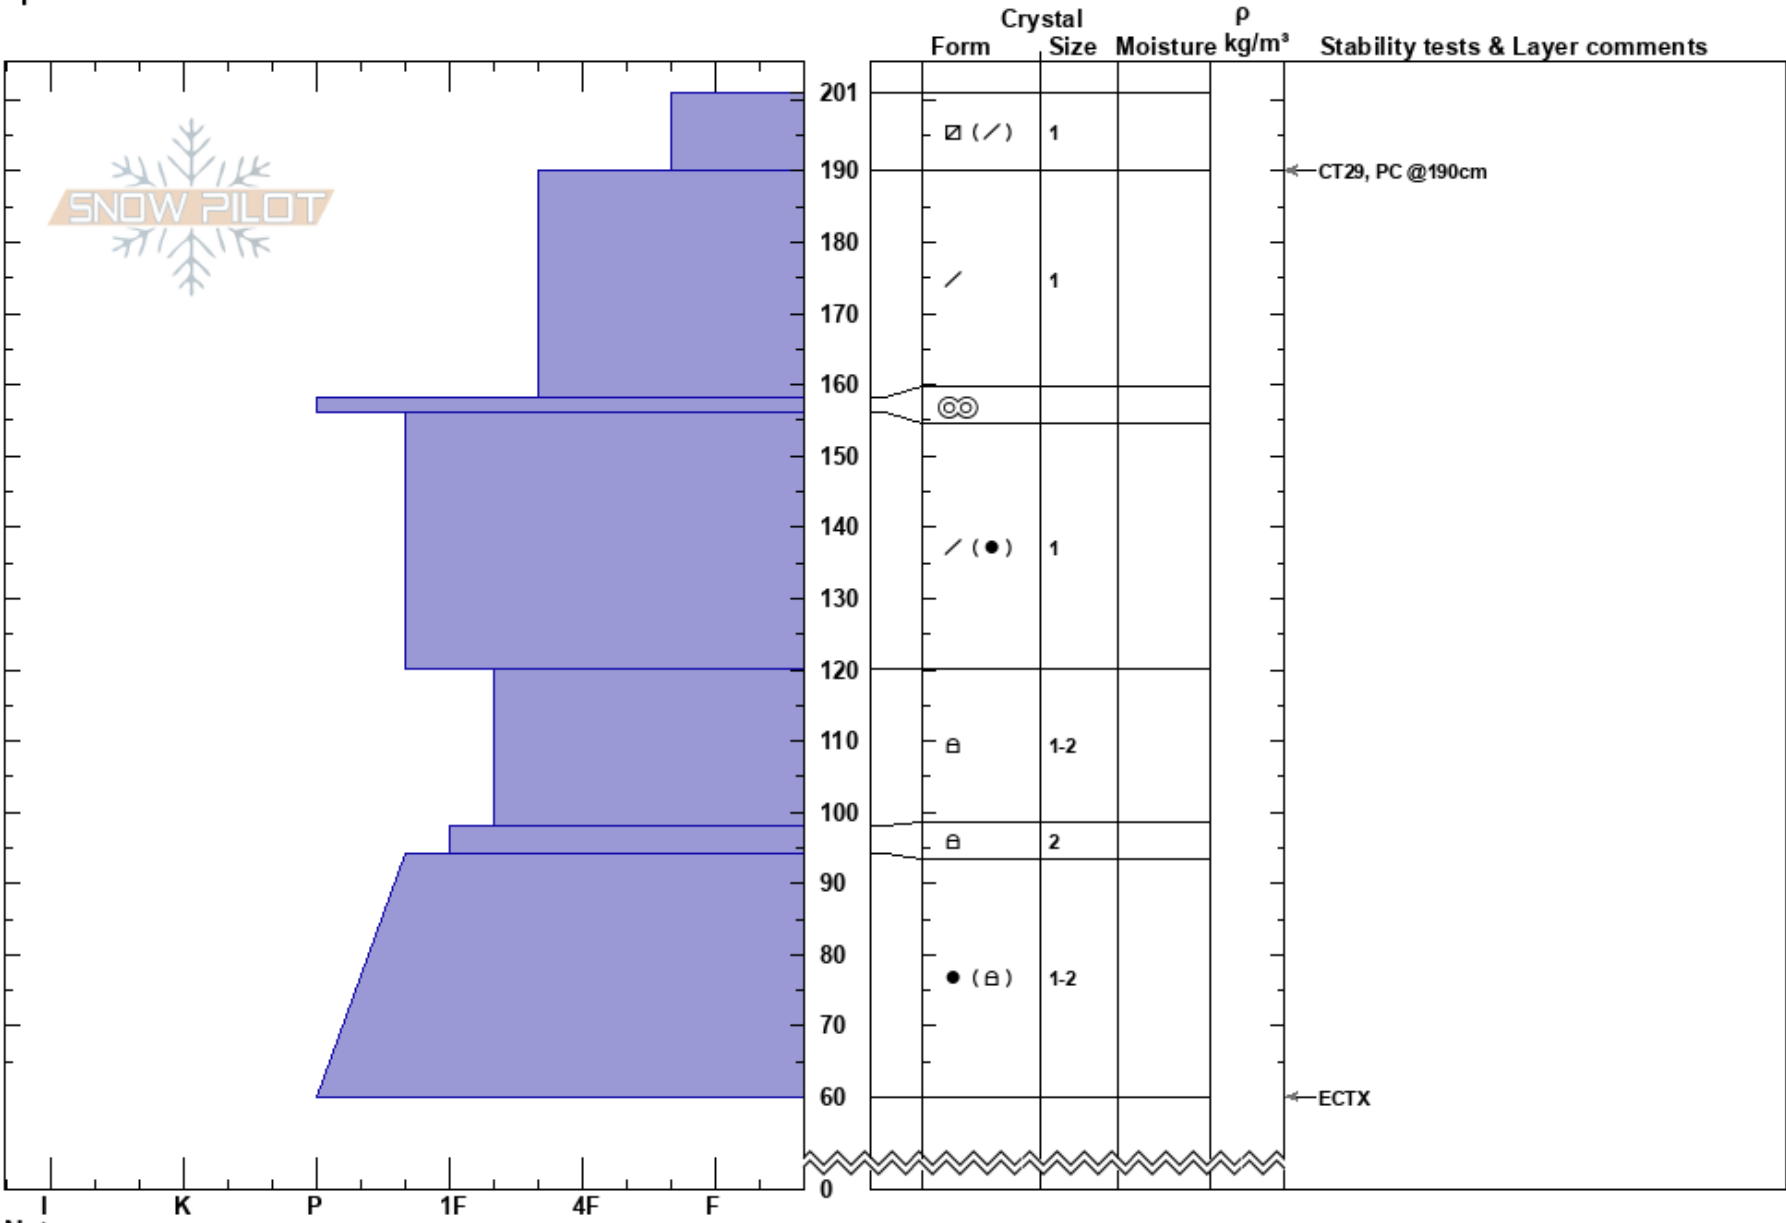

Giant Steps E.F 0
 Uinta Range
 UT
 Elevation: 10350 ft
 Aspect: E
 Specifics:

Bo Torrey
 03/19/2023 - 1:30pm
 Co-ord: 40.84307N, -111.06949W
 Slope Angle: 39°
 Wind Loading: previous

Stability: **HS:201**
 Air Temperature: 201-190cm: Problematic layer
 Sky Cover: BKN
 Precipitation: NO
 Wind: SW Strong

Notes: Snowpit layering disturbed likely by ski tracks.