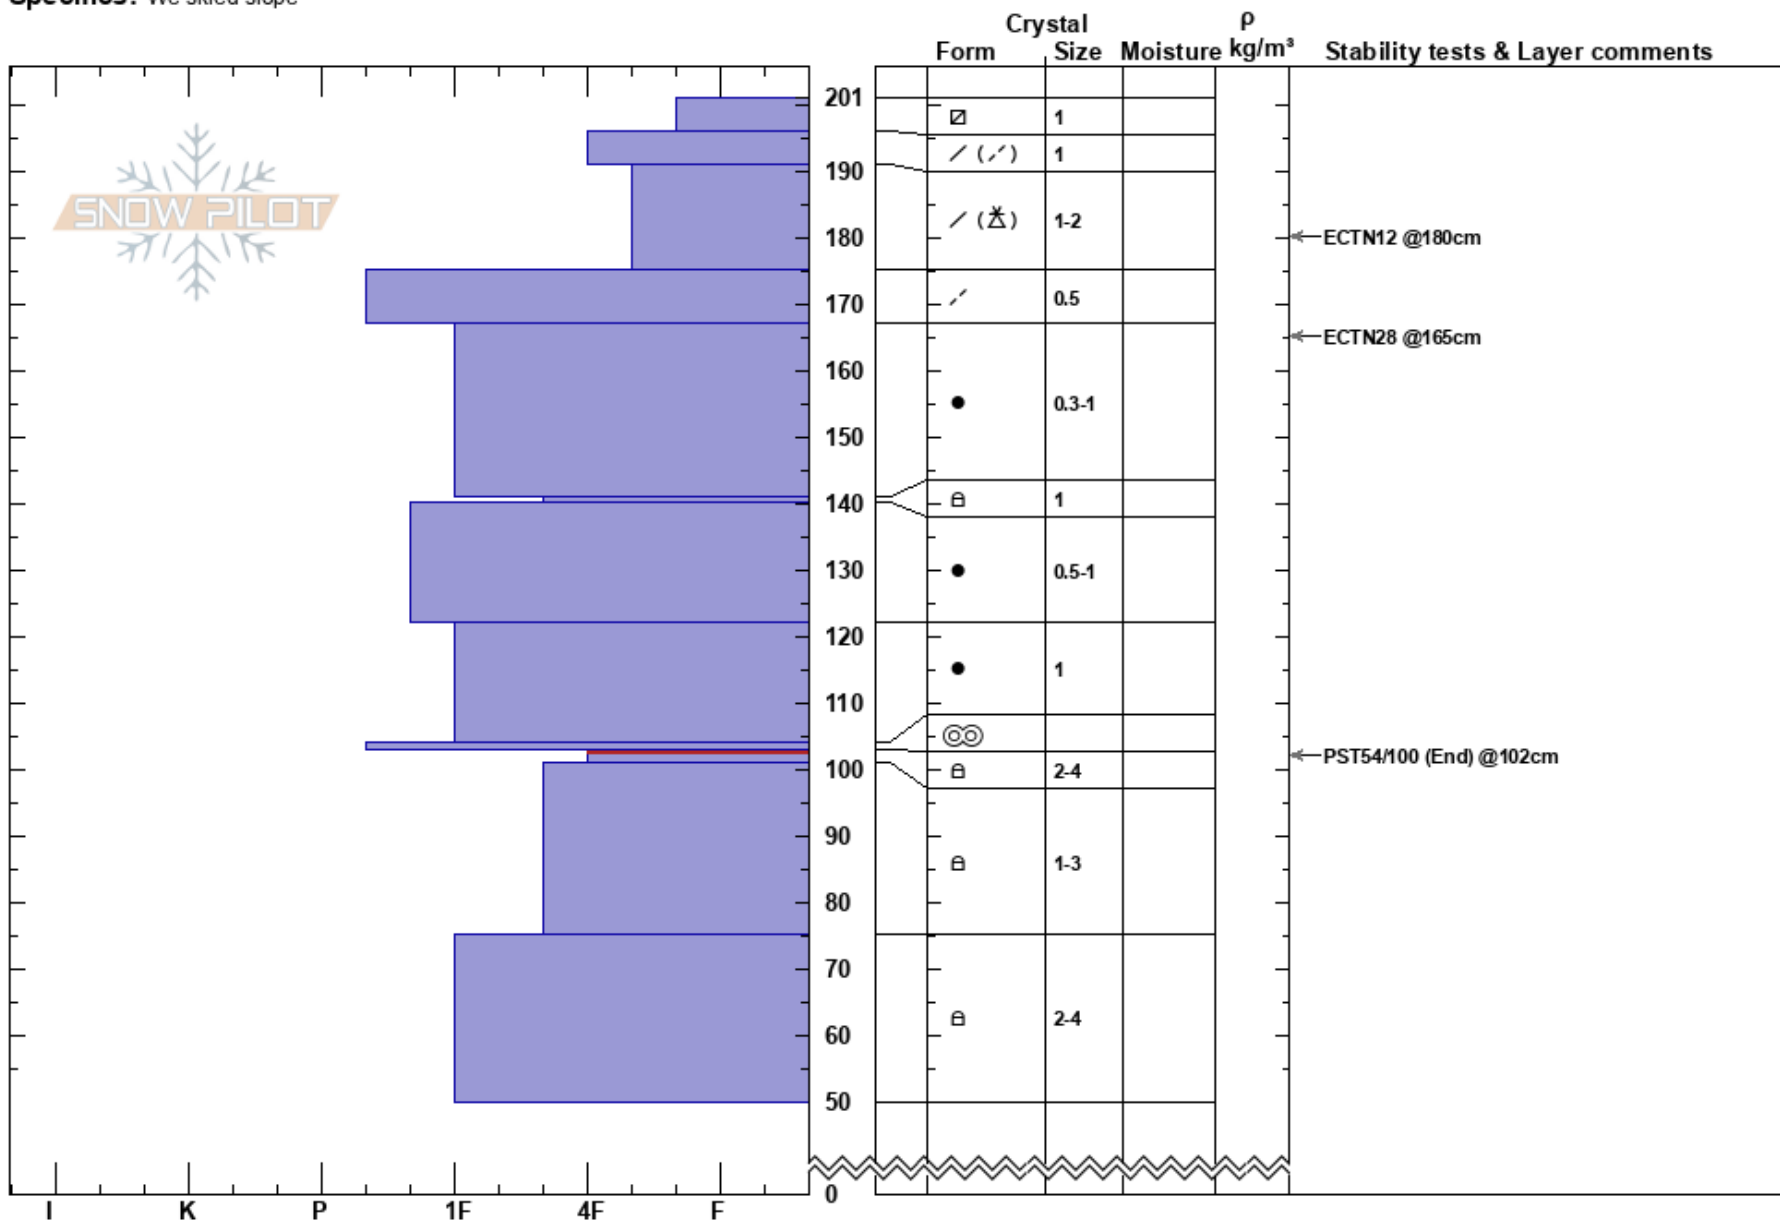

Big Kahuna
 Uinta Range
 UT
 Elevation: 10250 ft
 Aspect: E
 Specifics: We skied slope

Bo Torrey
 03/19/2023 - 11:30am
 Co-ord: 40.83631N, -111.06997W
 Slope Angle: 39°
 Wind Loading: no

Stability: HS:201
 Air Temperature: 103-101cm: Problematic layer
 Sky Cover: SCT
 Precipitation: NO
 Wind: S Strong