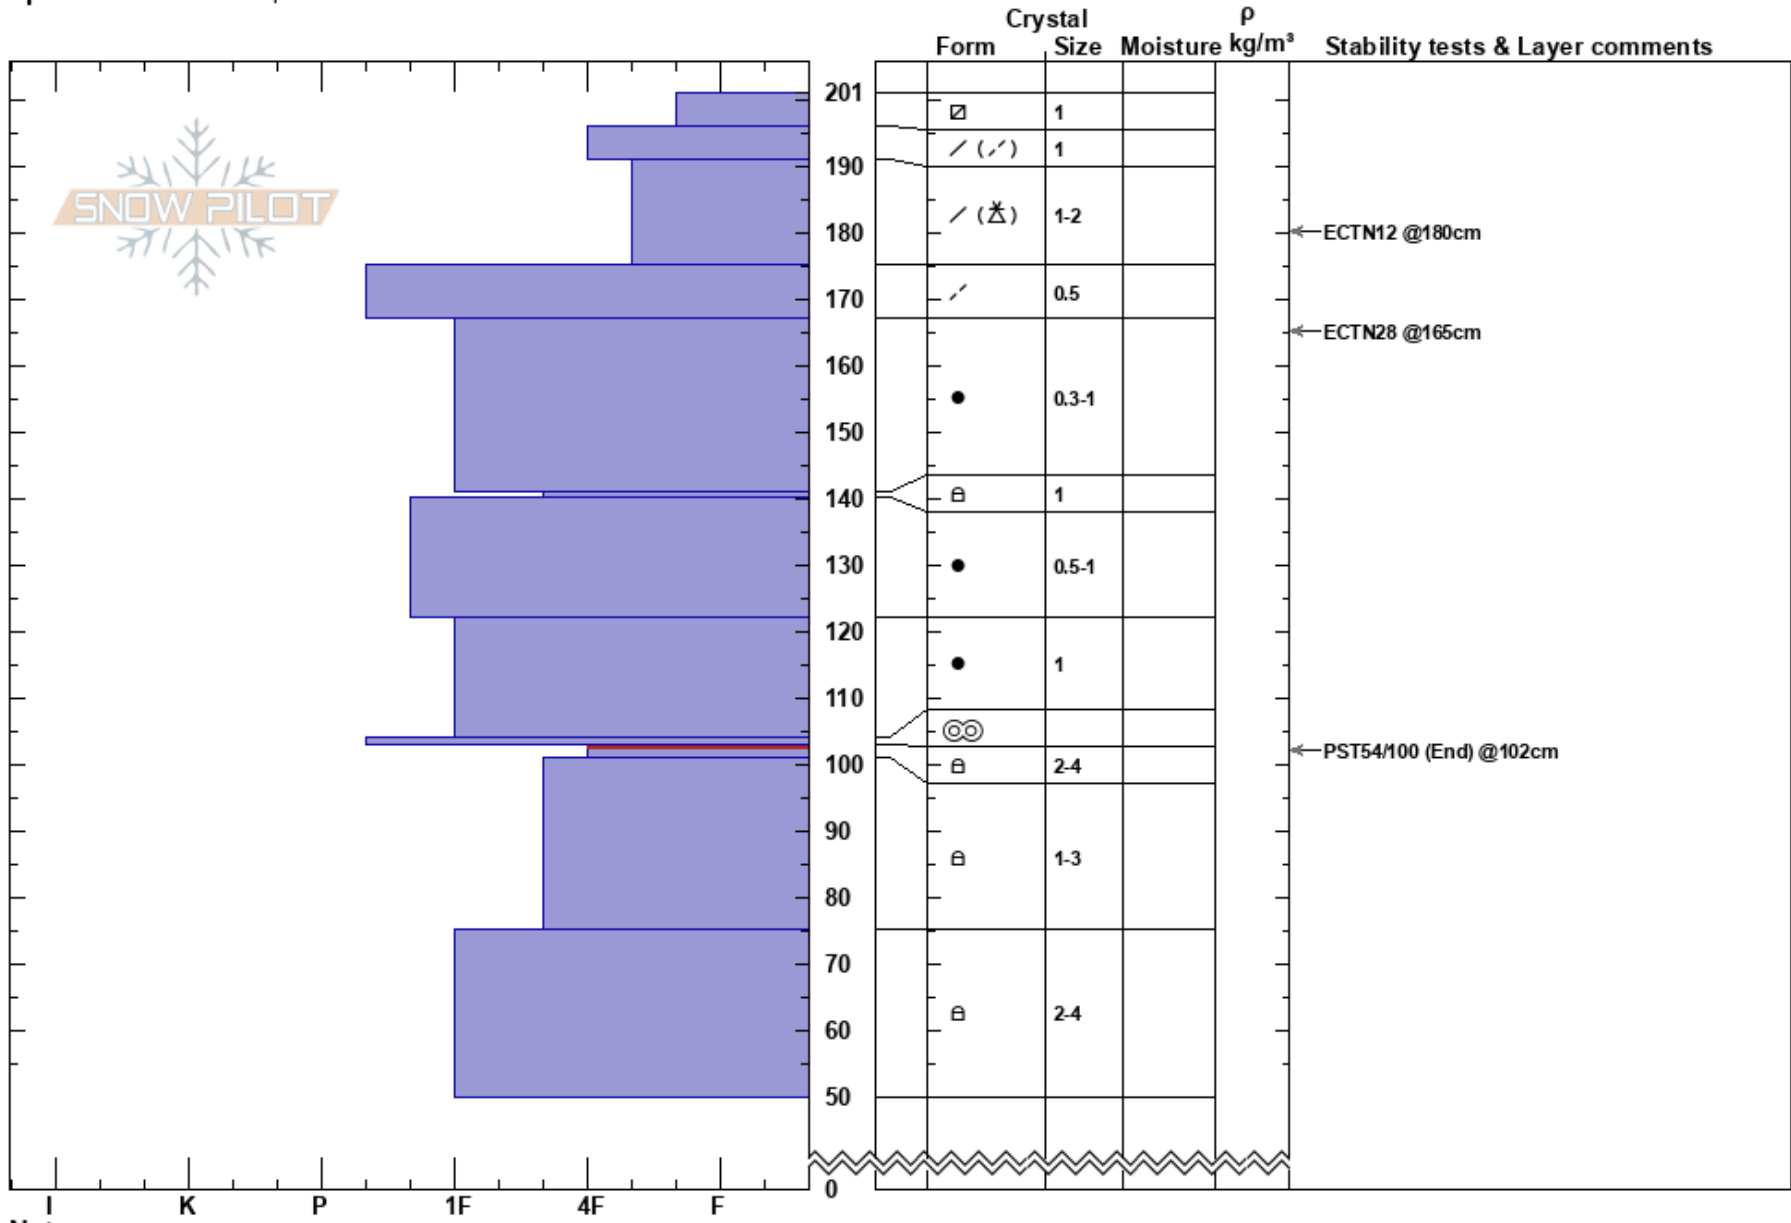

Big Kahuna
 Uinta Range
 UT
 Elevation: 10250 ft
 Aspect: E
 Specifics: We skied slope

Bo Torrey
 03/19/2023 - 11:30am
 Co-ord: 40.83631N, -111.06997W
 Slope Angle: 39°
 Wind Loading: no

Stability: HS:201
 Air Temperature: 103-101cm: Problematic layer
 Sky Cover: SCT
 Precipitation: NO
 Wind: S Strong