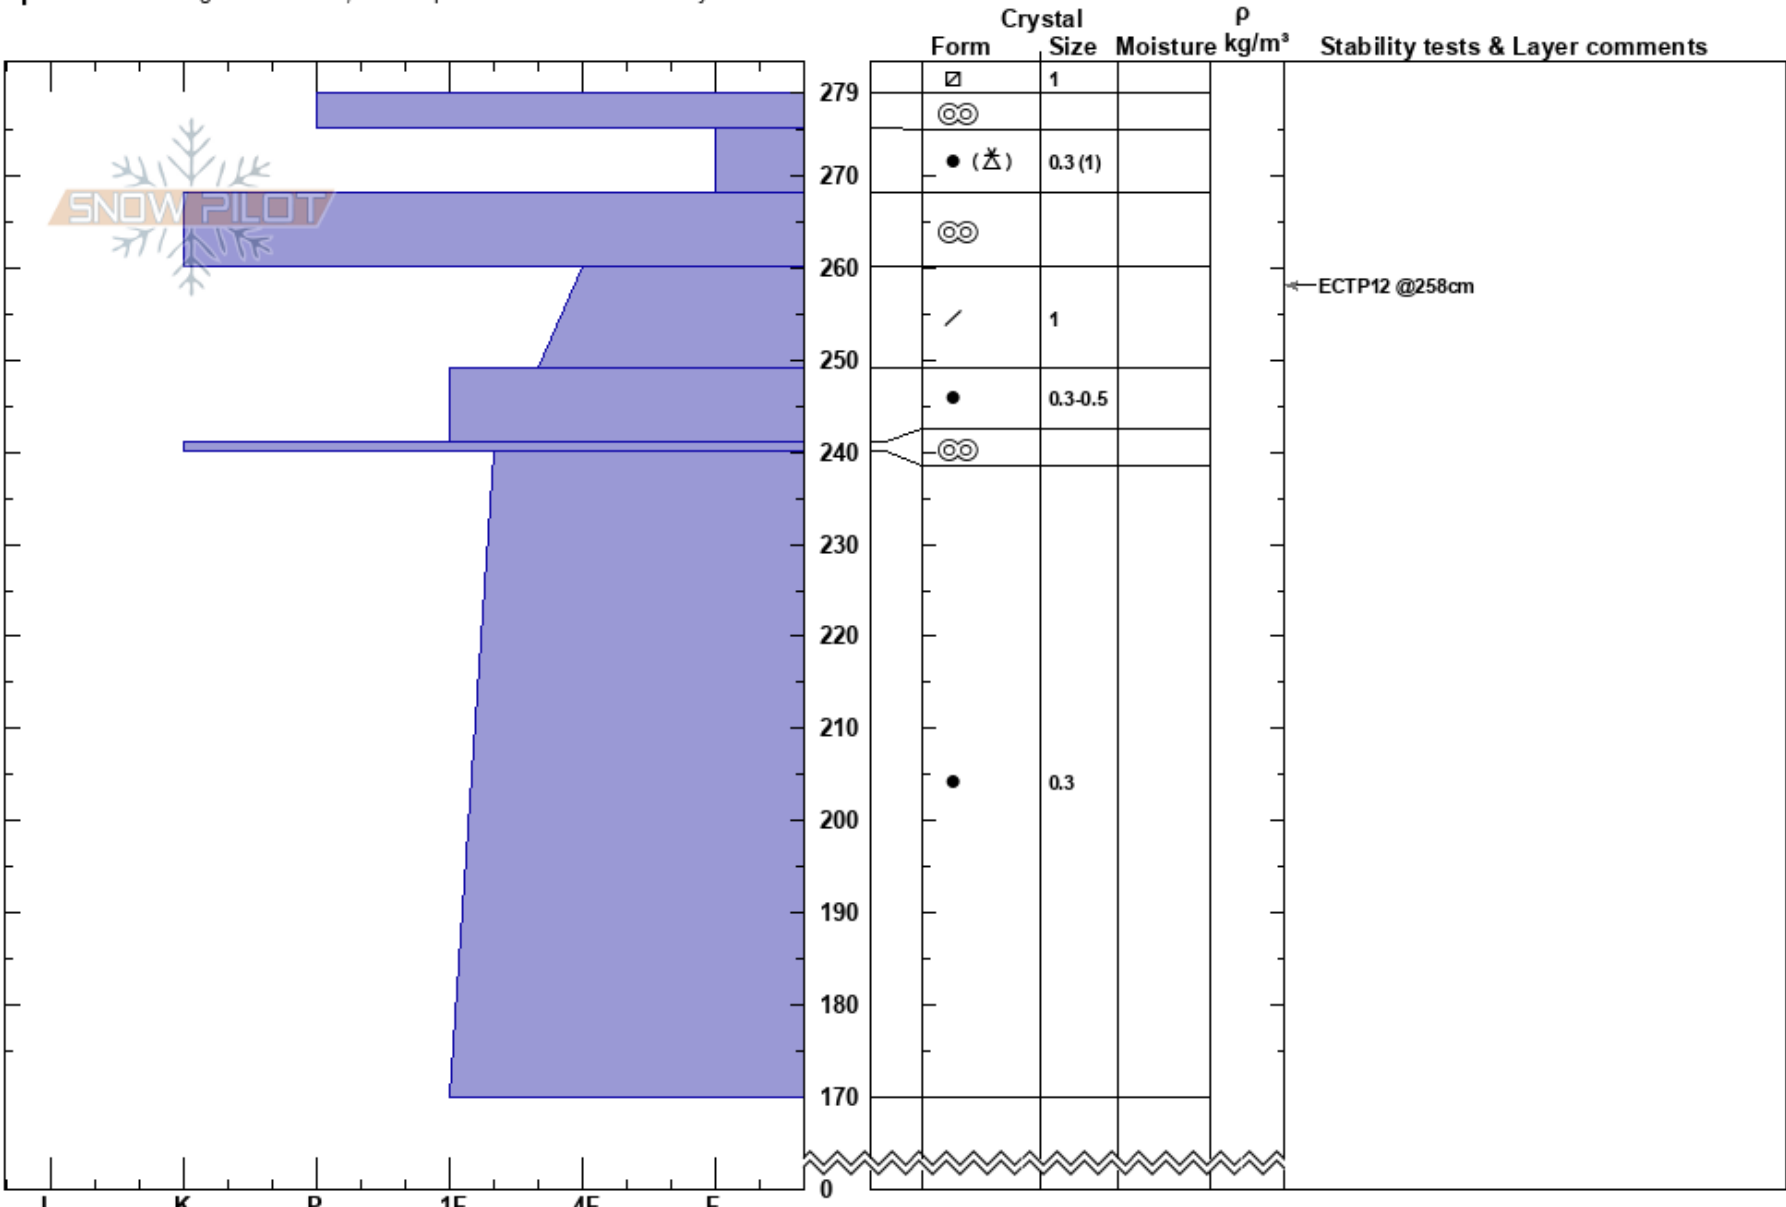

Grayling Left
 Wasatch Range
 UT
 Elevation: 8750 ft
 Aspect: E
 Specifics: Pit dug in a Ski Area; Pit is representative of backcountry

Robby Young
 03/19/2023 - 11:00am
 Co-ord:
 Slope Angle: 34°
 Wind Loading: no

Stability: HS:279
 Air Temperature: -1°C
 Sky Cover: SCT
 Precipitation: NO
 Wind: SW Moderate
 Layer Notes:

Notes: