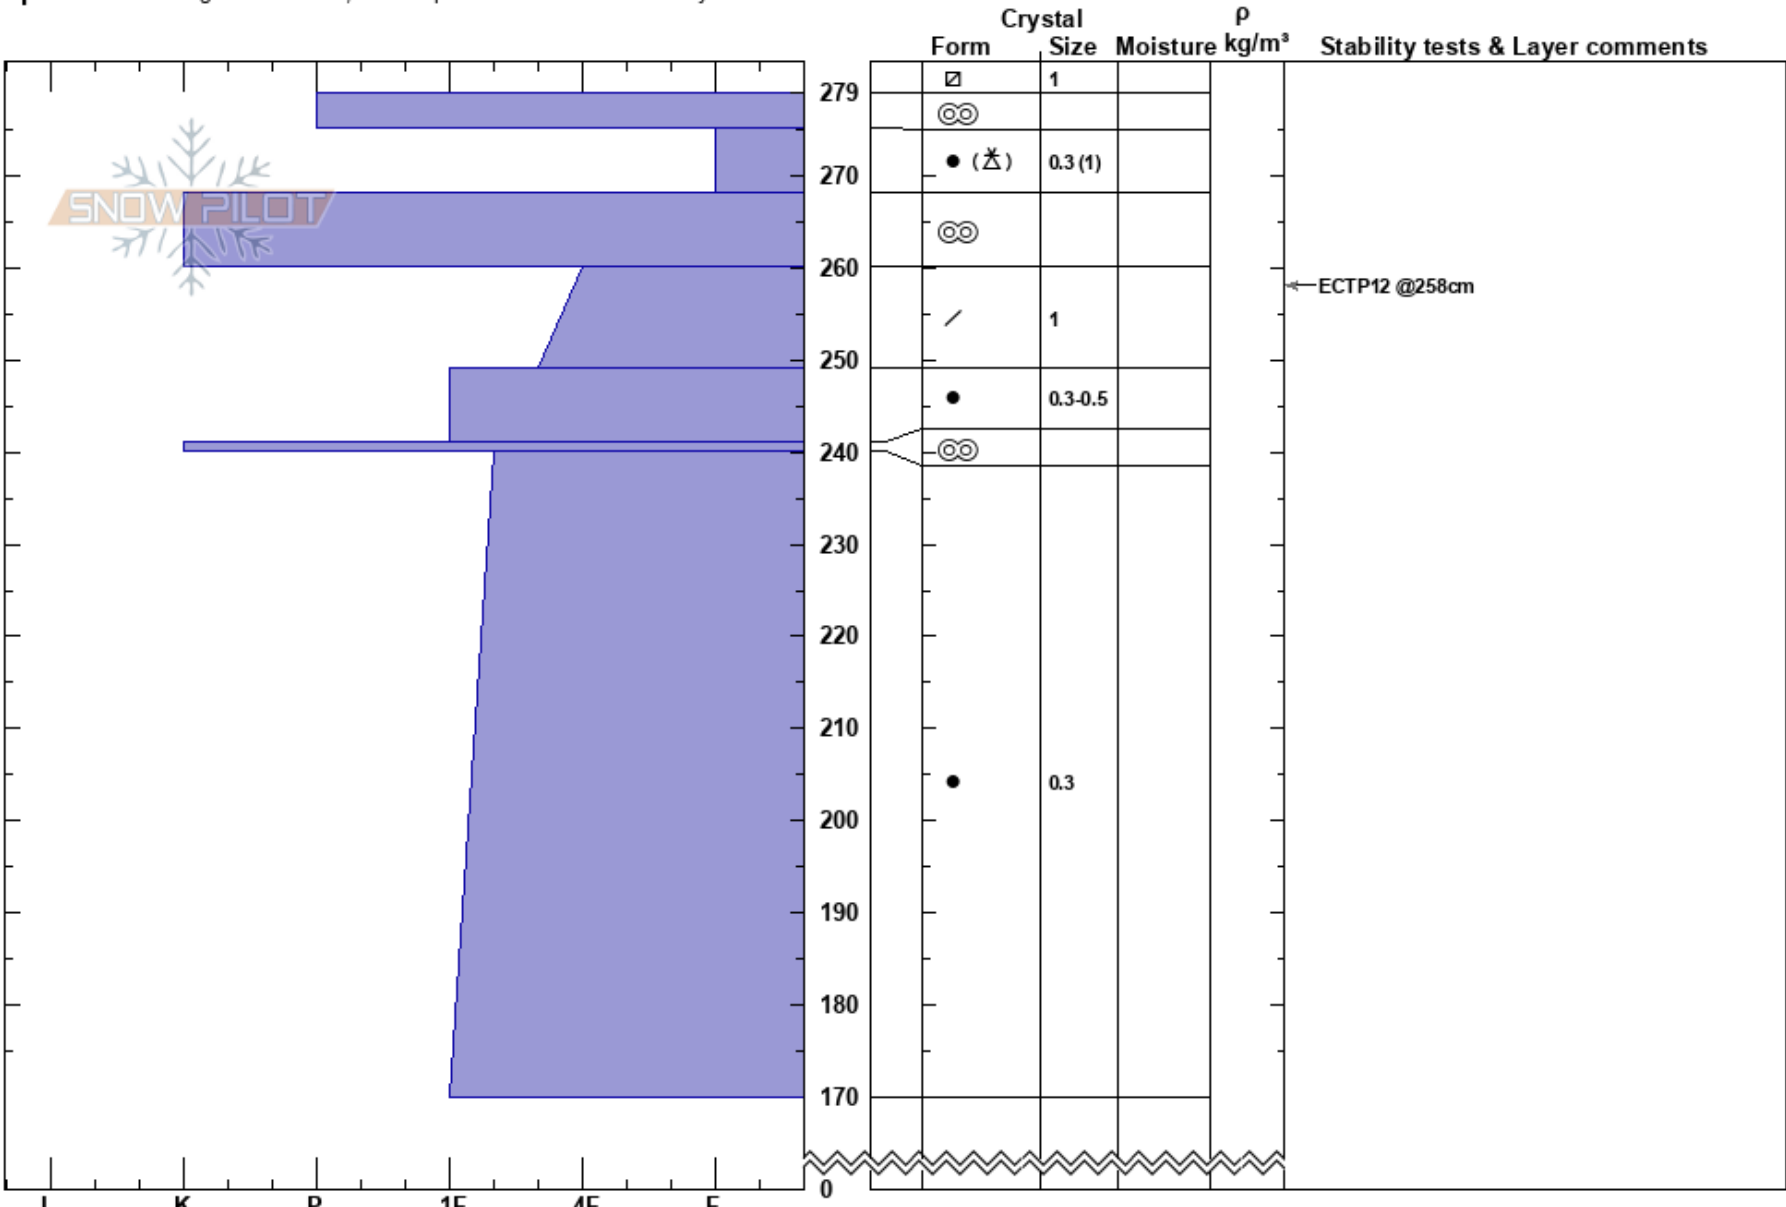

Grayling Left
 Wasatch Range
 UT
 Elevation: 8750 ft
 Aspect: E

Robby Young
 03/19/2023 - 11:00am
 Co-ord:
 Slope Angle: 34°
 Wind Loading: no

Stability:
 Air Temperature: -1°C
 Sky Cover: SCT
 Precipitation: NO
 Wind: SW Moderate

Specifics: Pit dug in a Ski Area; Pit is representative of backcountry

Notes: