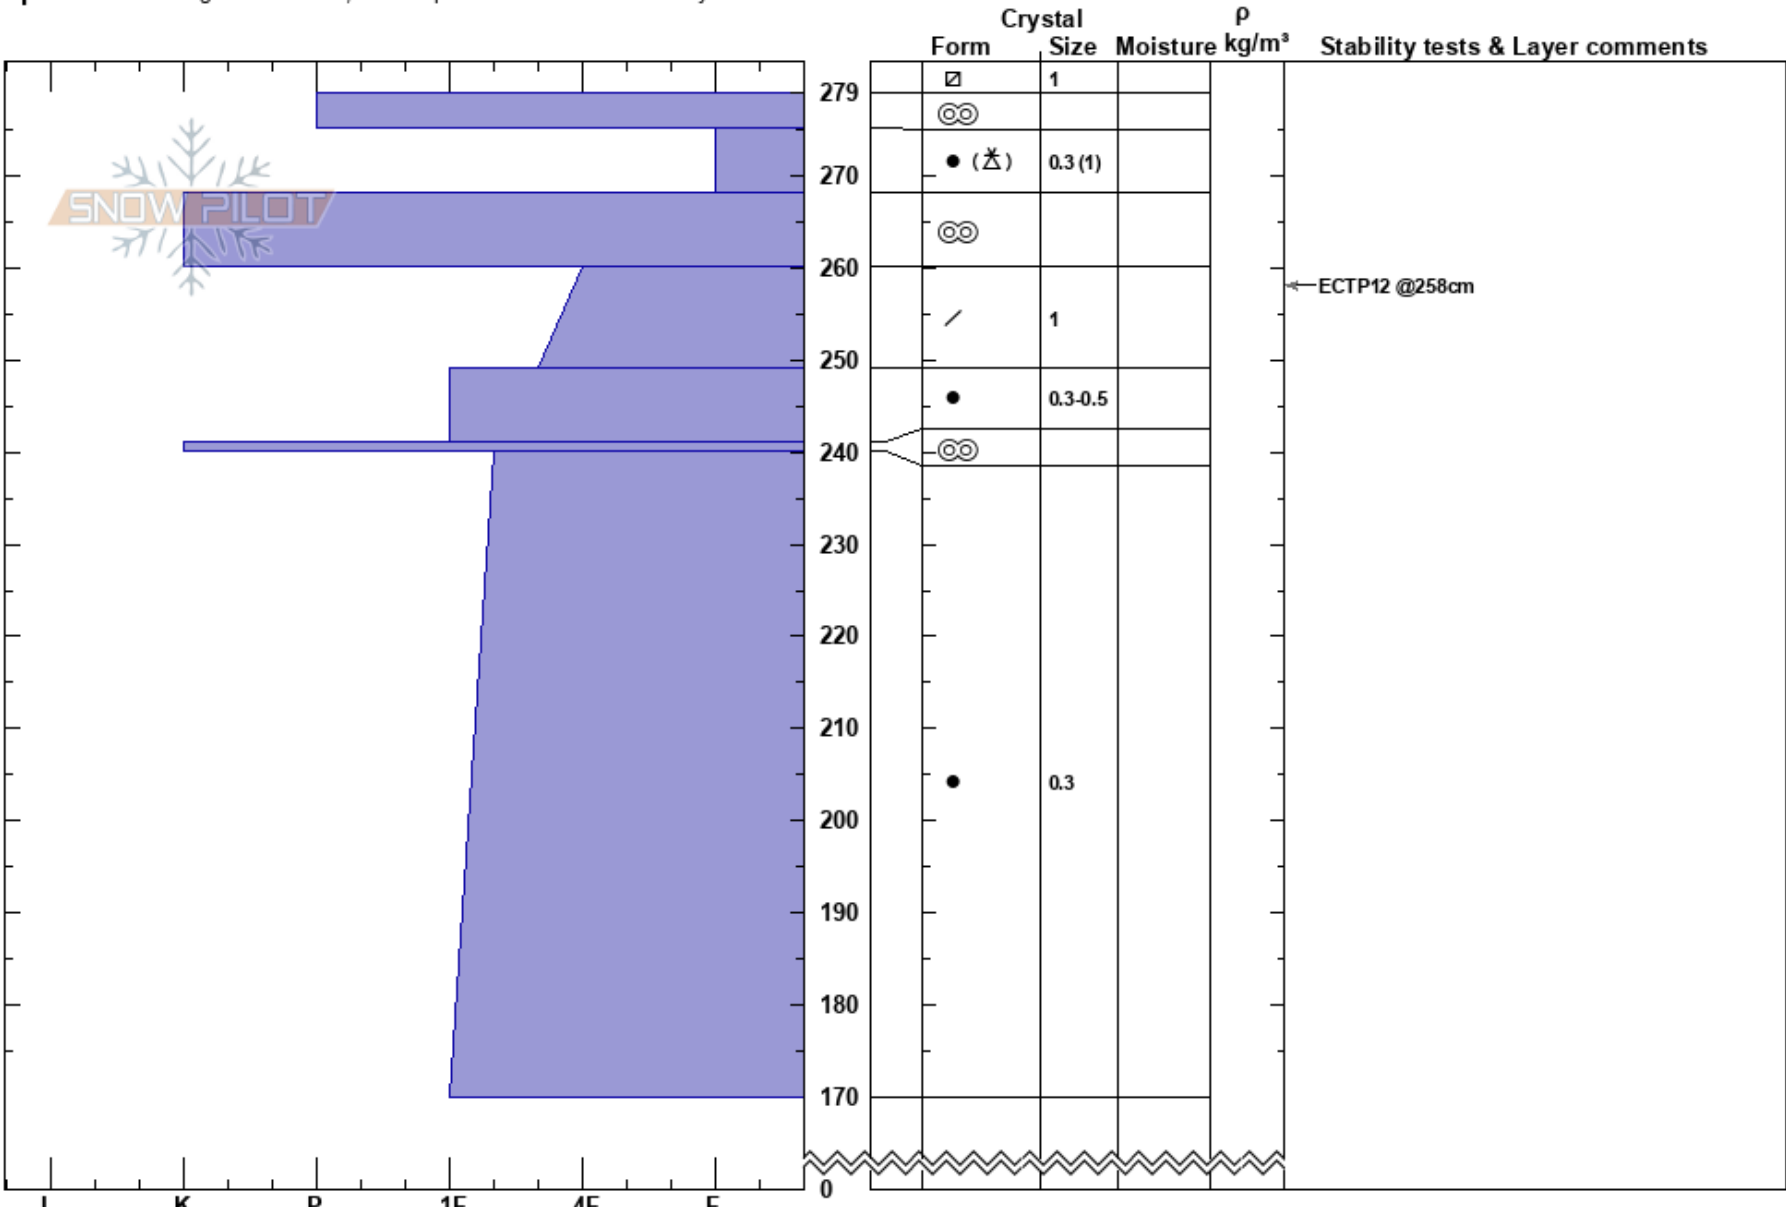

Grayling Left  
 Wasatch Range  
 UT  
 Elevation: 8750 ft  
 Aspect: E

Robby Young  
 03/19/2023 - 11:00am  
 Co-ord:  
 Slope Angle: 34°  
 Wind Loading: no

Stability:  
 Air Temperature: -1°C  
 Sky Cover: SCT  
 Precipitation: NO  
 Wind: SW Moderate

Specifics: Pit dug in a Ski Area; Pit is representative of backcountry

Notes: