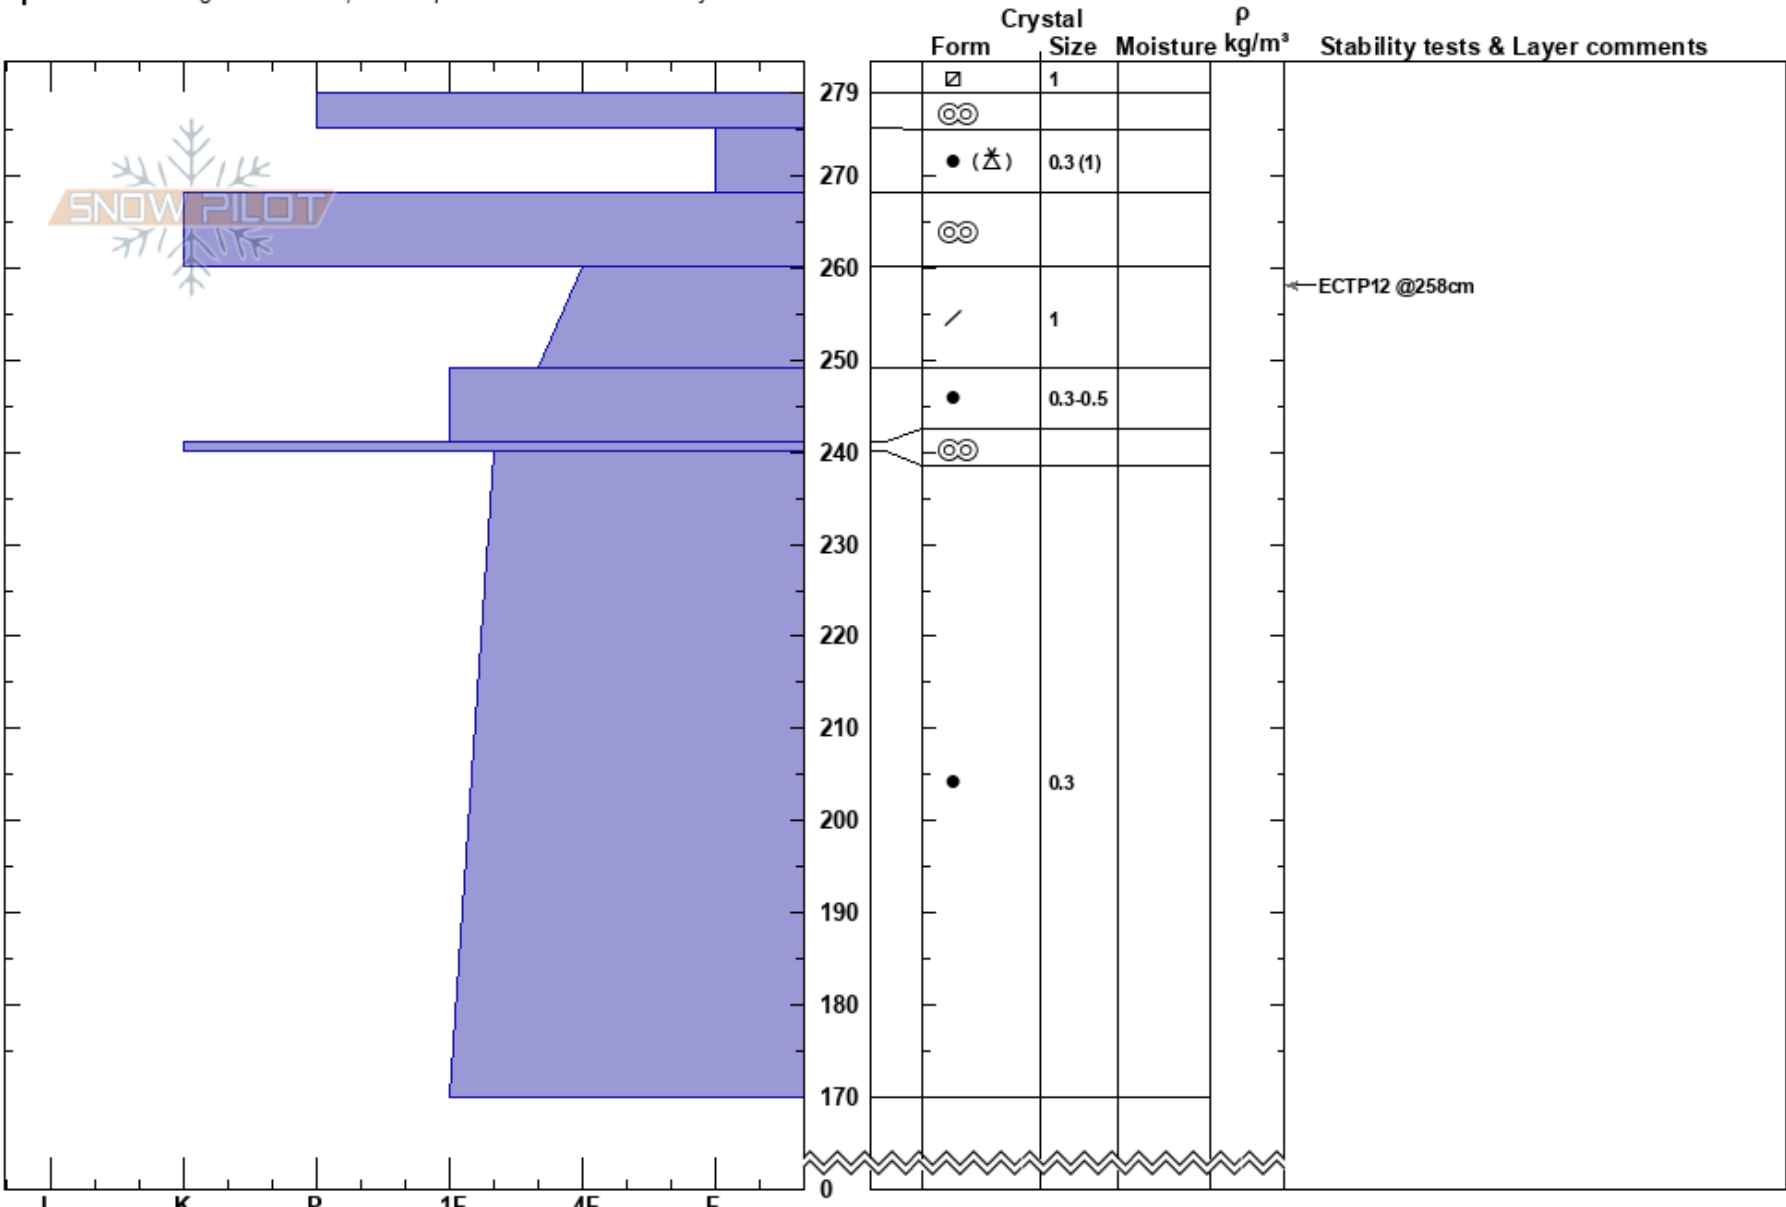

Grayling Left
 Wasatch Range
 UT
 Elevation: 8750 ft
 Aspect: E

Robby Young
 03/19/2023 - 11:00am
 Co-ord:
 Slope Angle: 34°
 Wind Loading: no

Stability:
 Air Temperature: -1°C
 Sky Cover: SCT
 Precipitation: NO
 Wind: SW Moderate

HS:279 Layer Notes:

Specifics: Pit dug in a Ski Area; Pit is representative of backcountry

Notes: