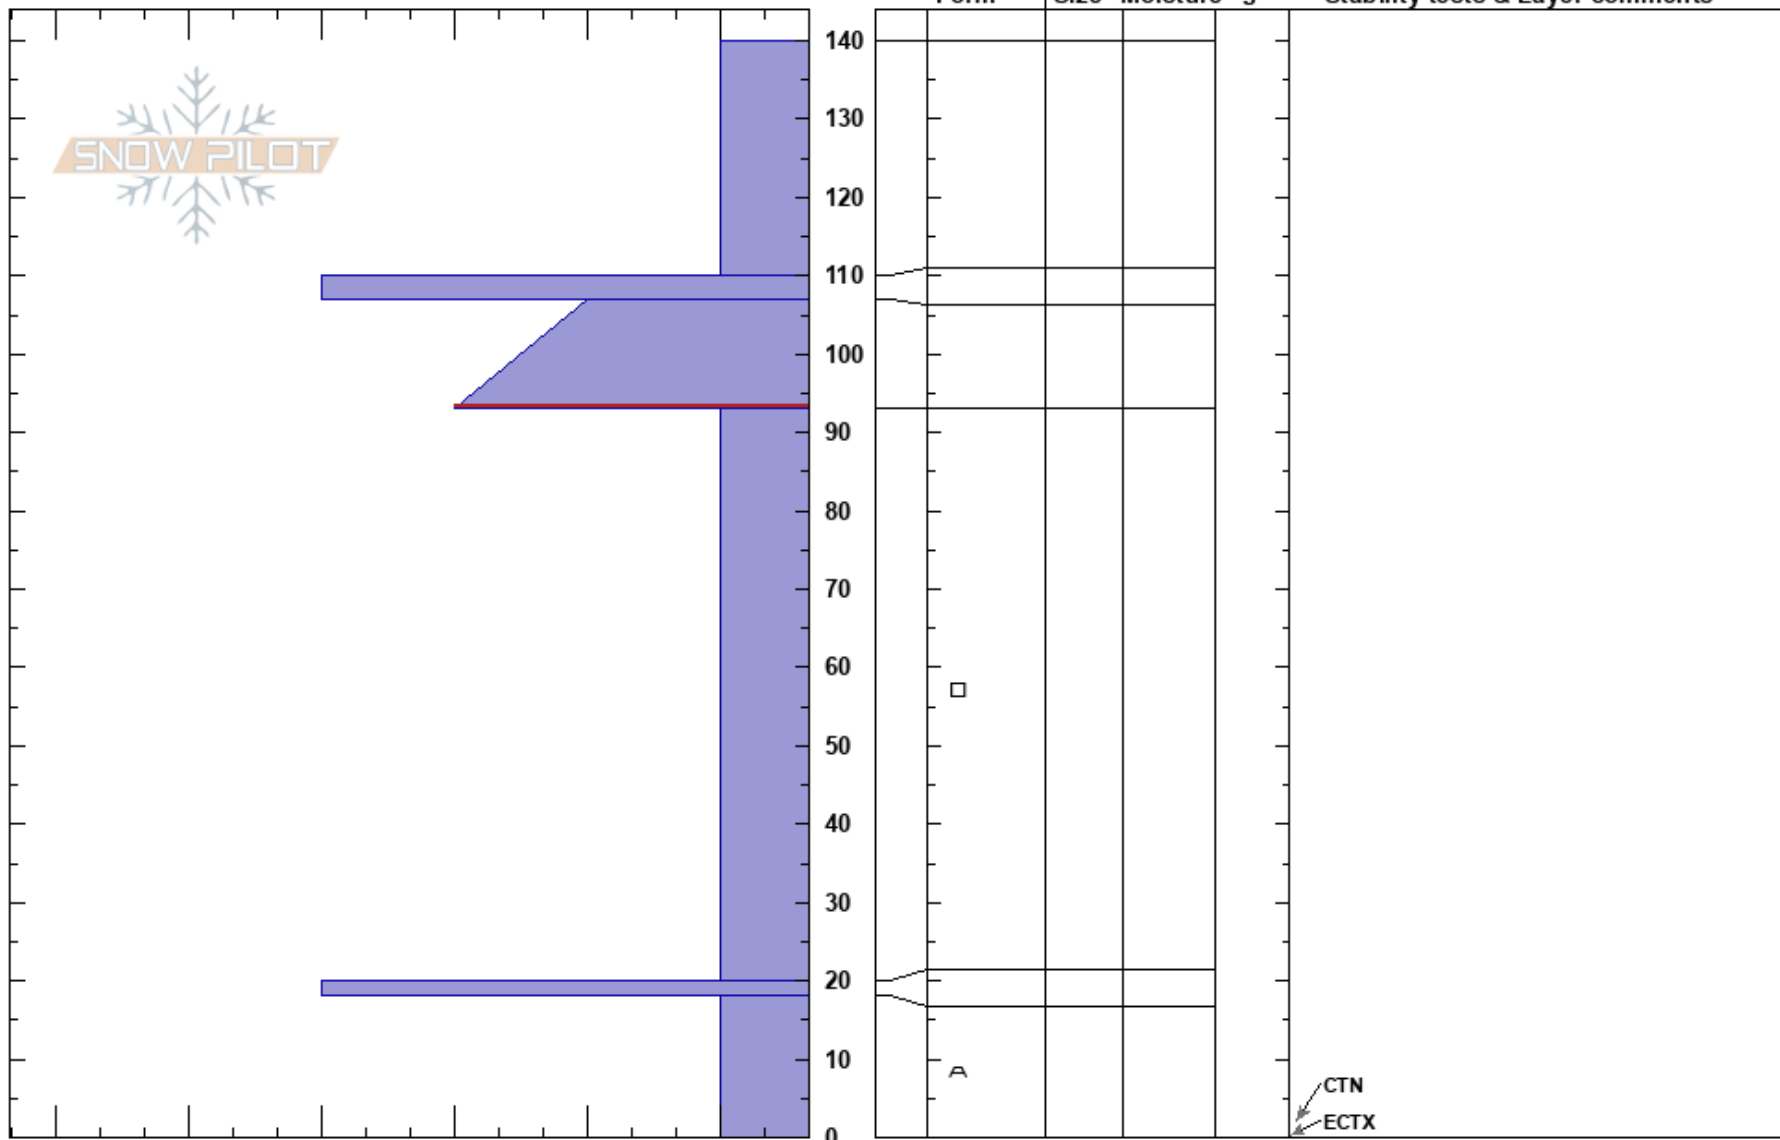

PF: 100

107-93cm: Problematic layer

CO

Co-ord: 39.35628N, -106.19263W

Sky Cover: CLR

PS: 15

Elevation: 11412 ft

Slope Angle: 16°

Precipitation: NO

Wind: SW Light Breeze

Aspect: NE

Wind Loading: previous

Specifics: Recent avalanche activity on similar slopes; Recent avalanche activity on different slopes; Ski tracks on slope; We skied slope

Crystal Form Size Moisture ρ Stability tests & Layer comments

Notes: