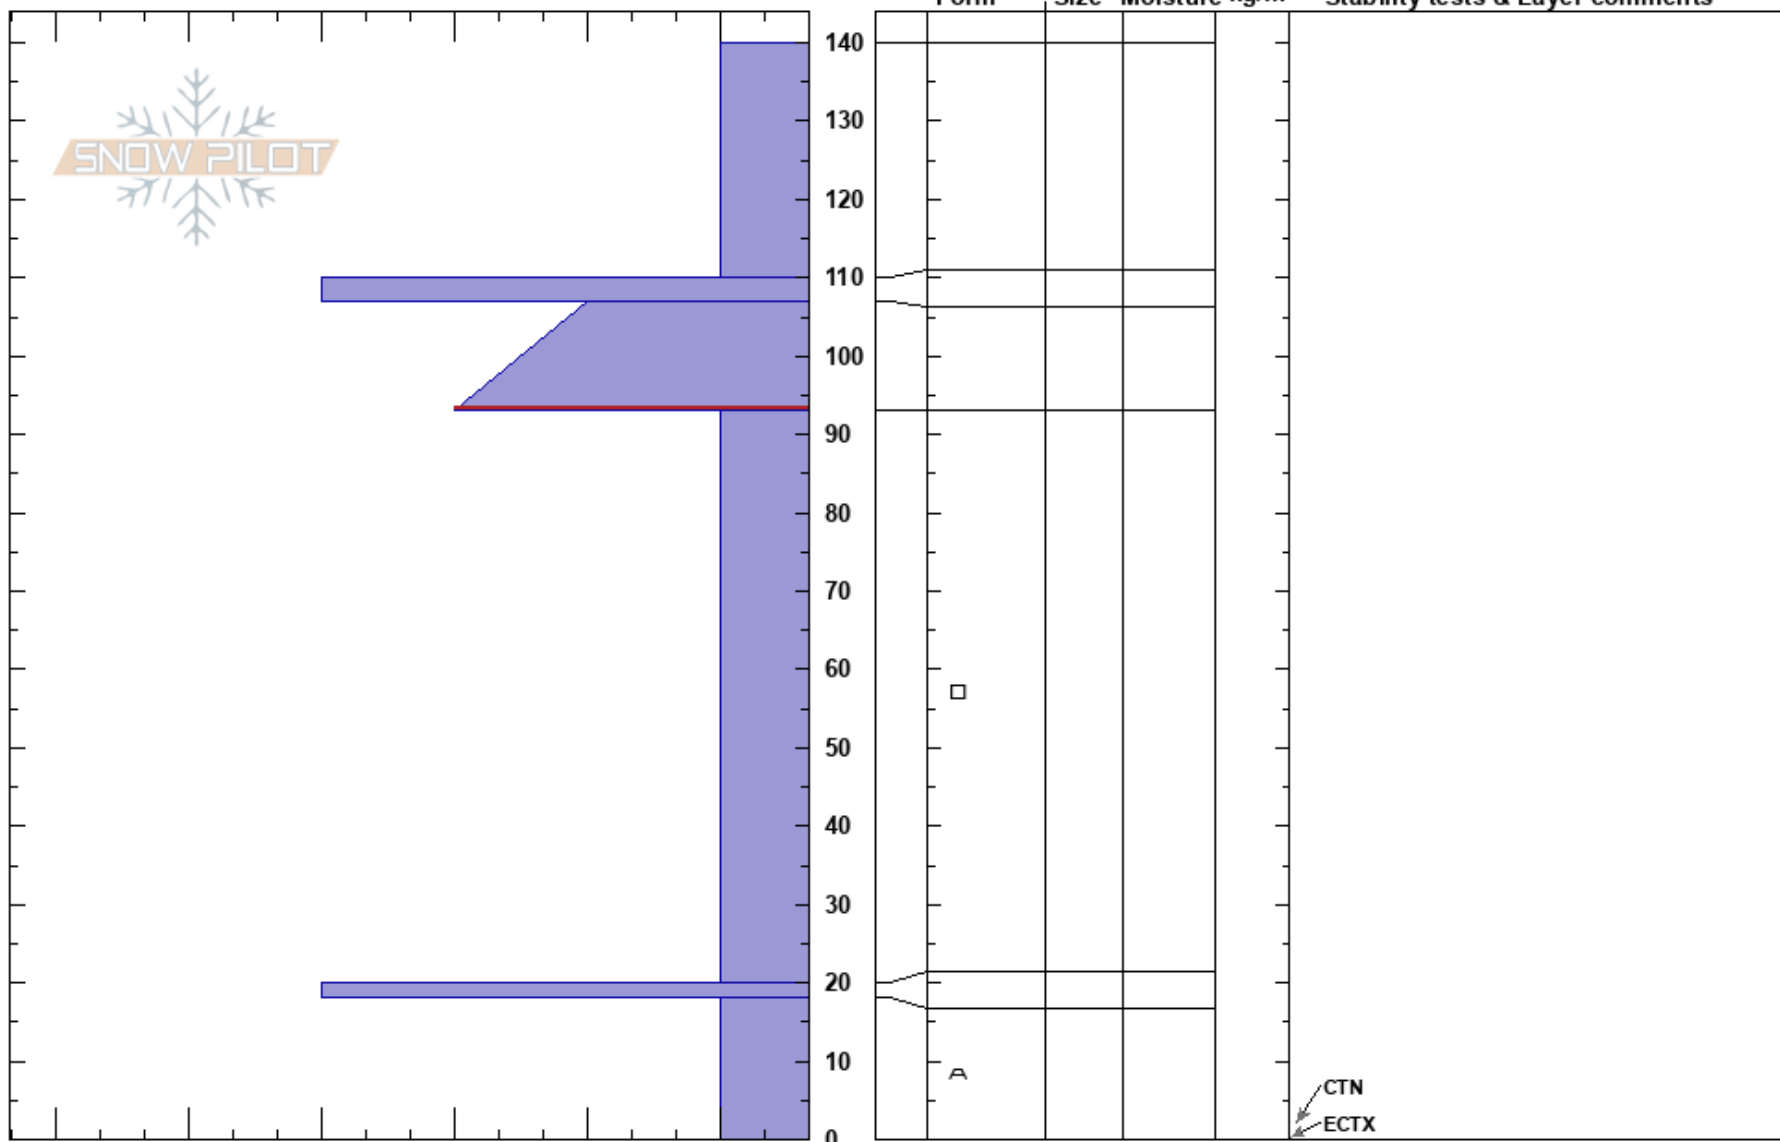

PF: 100 107-93cm: Problematic layer

CO

Co-ord: 39.35628N, -106.19263W

Sky Cover: CLR

PS: 15

Elevation: 11412 ft

Slope Angle: 16°

Precipitation: NO

Wind: SW Light Breeze

Aspect: NE

Wind Loading: previous

Specifics: Recent avalanche activity on similar slopes; Recent avalanche activity on different slopes; Ski tracks on slope; We skied slope

Crystal Form Size Moisture ρ Stability tests & Layer comments