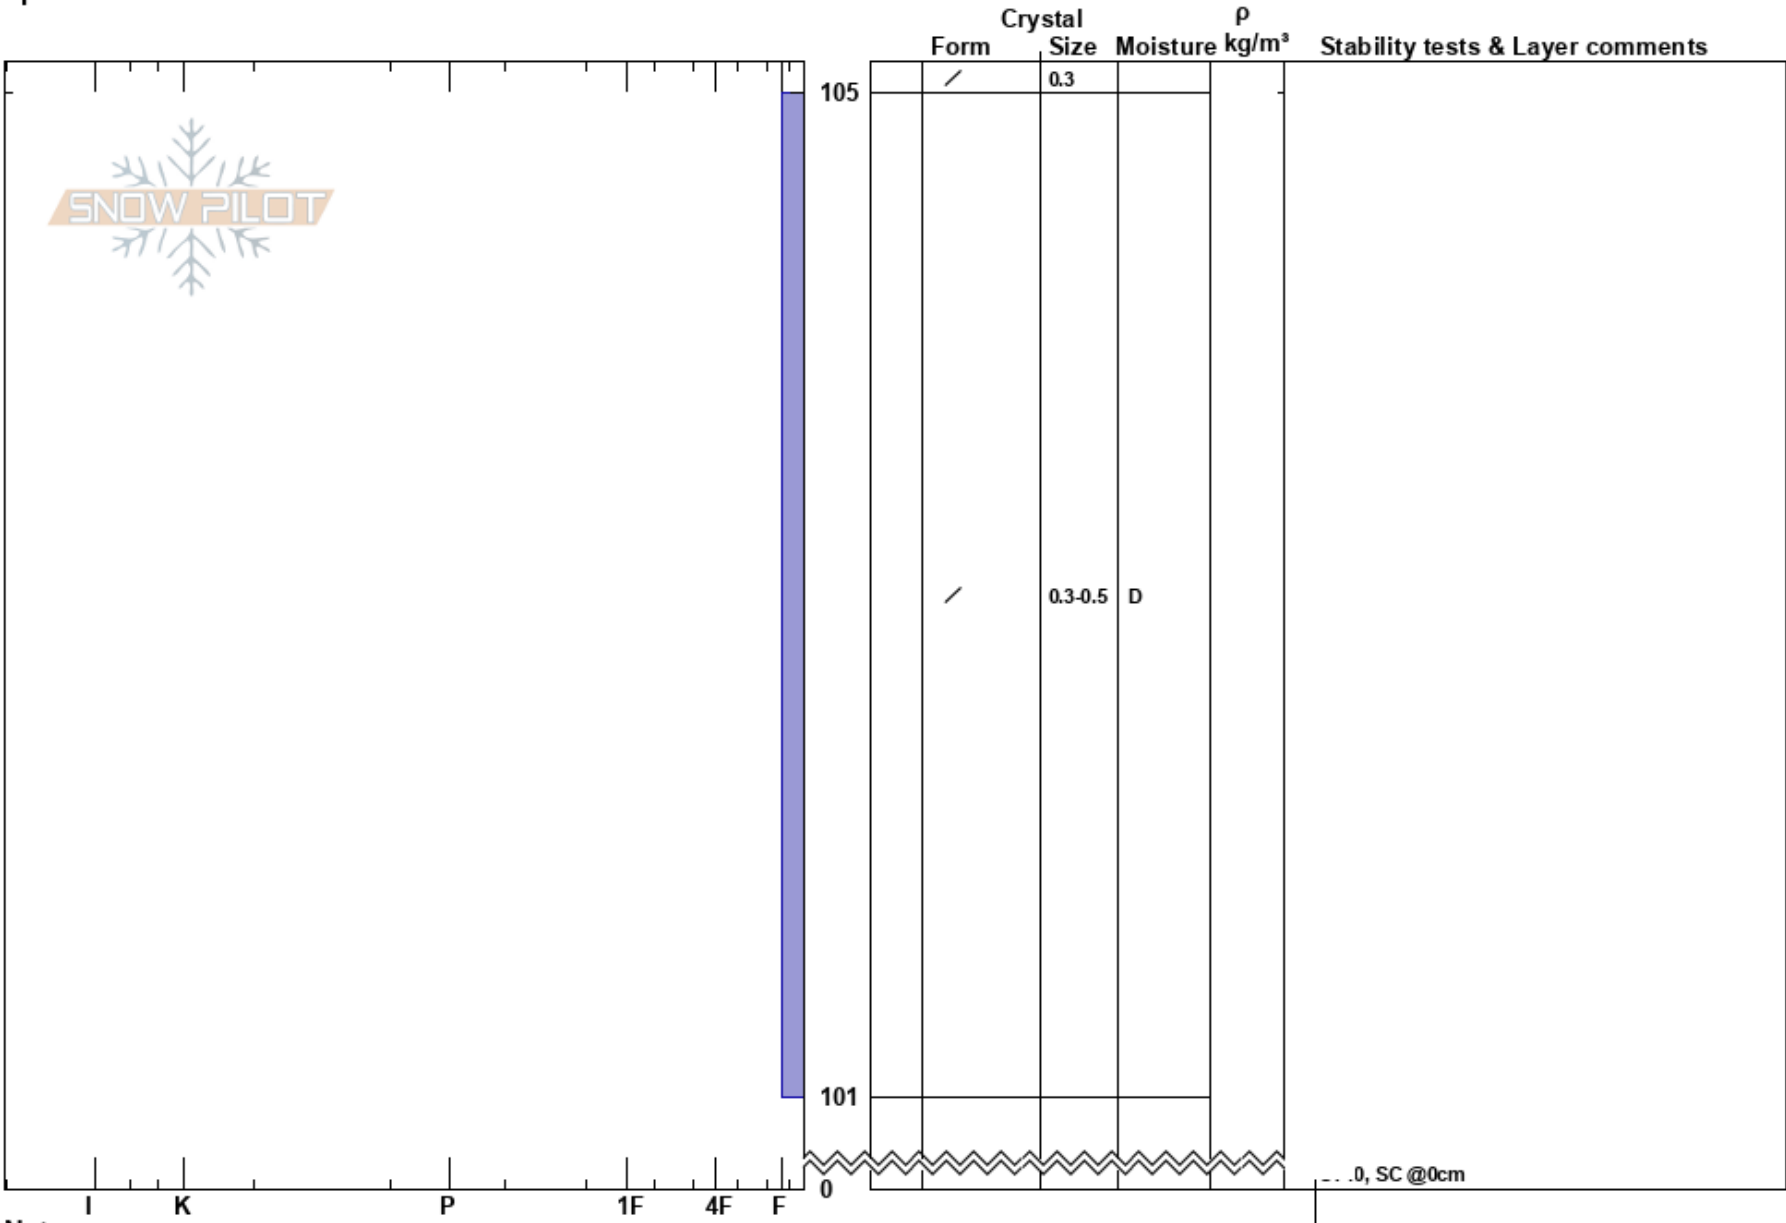

Michigan Lake BTL  
 Front Range  
 CO  
 Elevation: 11400 ft  
 Aspect: NE  
 Specifics:

Drew Gibson  
 03/18/2023 - 11:30am  
 Co-ord: 39.45110N, -105.92200W  
 Slope Angle: 15°  
 Wind Loading: no

Stability:  
 Air Temperature:  
 Sky Cover: CLR  
 Precipitation: NO  
 Wind: Calm

HS: 105 Layer Notes:

Notes: