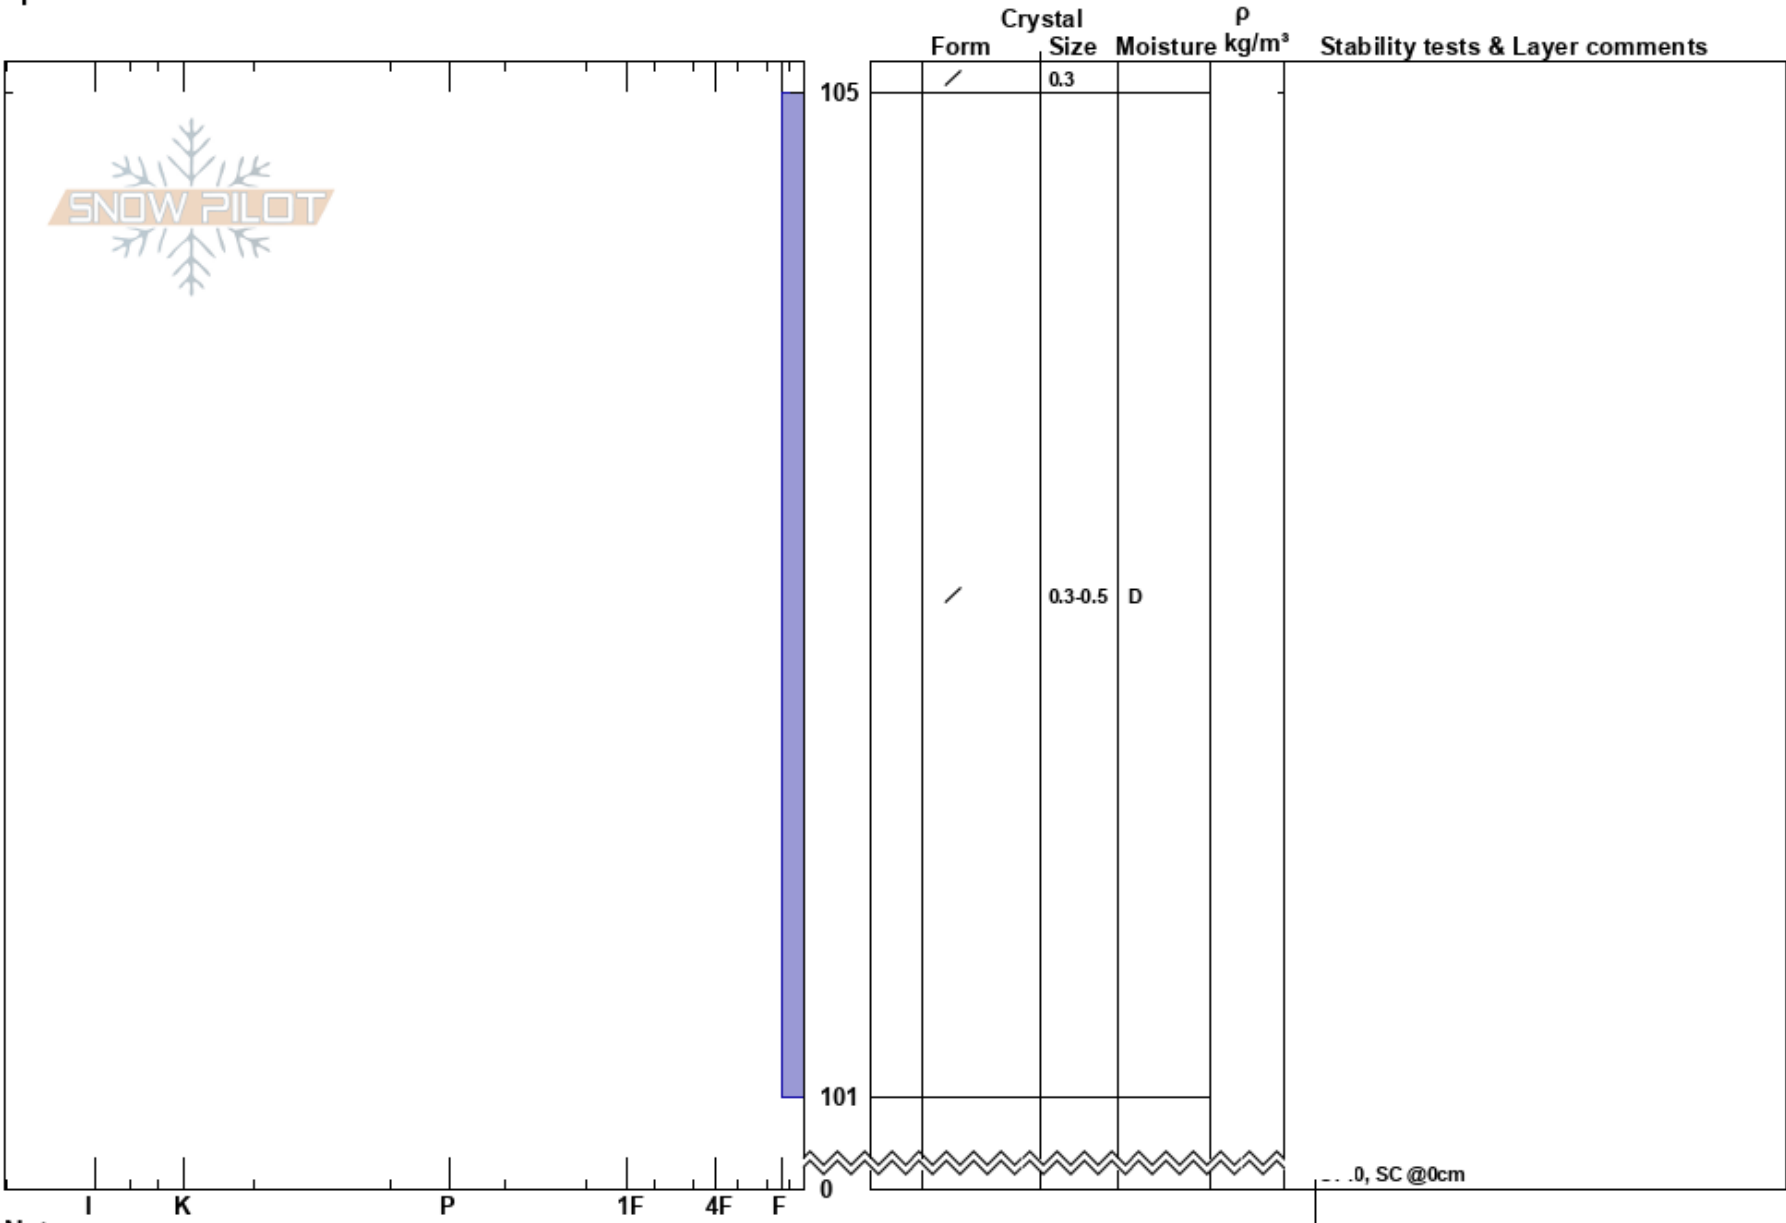

Michigan Lake BTL
 Front Range
 CO
 Elevation: 11400 ft
 Aspect: NE
 Specifics:

Drew Gibson
 03/18/2023 - 11:30am
 Co-ord: 39.45110N, -105.92200W
 Slope Angle: 15°
 Wind Loading: no

Stability:
 Air Temperature:
 Sky Cover: CLR
 Precipitation: NO
 Wind: Calm

HS: 105 Layer Notes:

Notes: