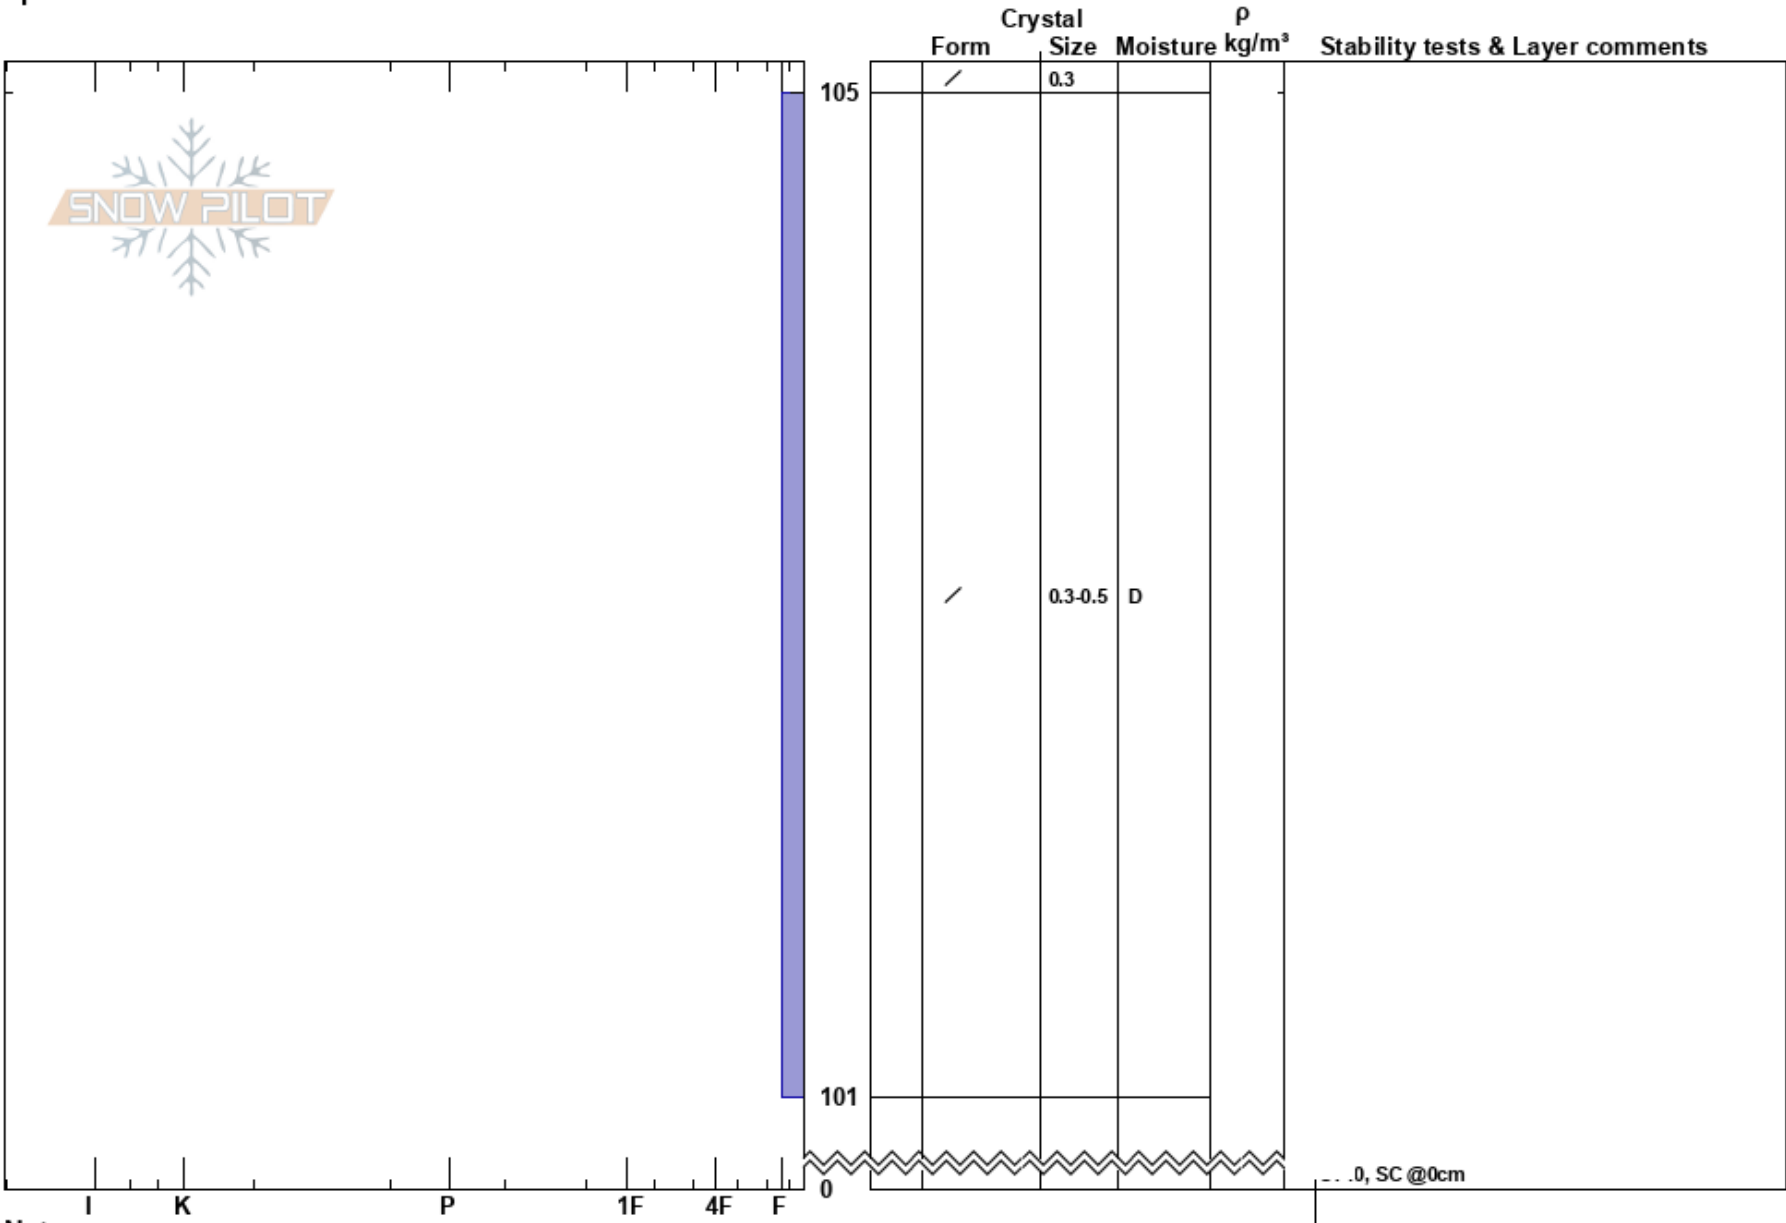

Michigan Lake BTL  
Mosquito Range  
CO  
Elevation: 11400 ft  
Aspect: NE  
Specifics:

Drew Gibson  
03/18/2023 - 11:30am  
Co-ord: 39.45110N, -105.92200W  
Slope Angle: 15°  
Wind Loading: no

Stability: **HS: 105** Layer Notes:  
Air Temperature:  
Sky Cover: CLR  
Precipitation: NO  
Wind: Calm