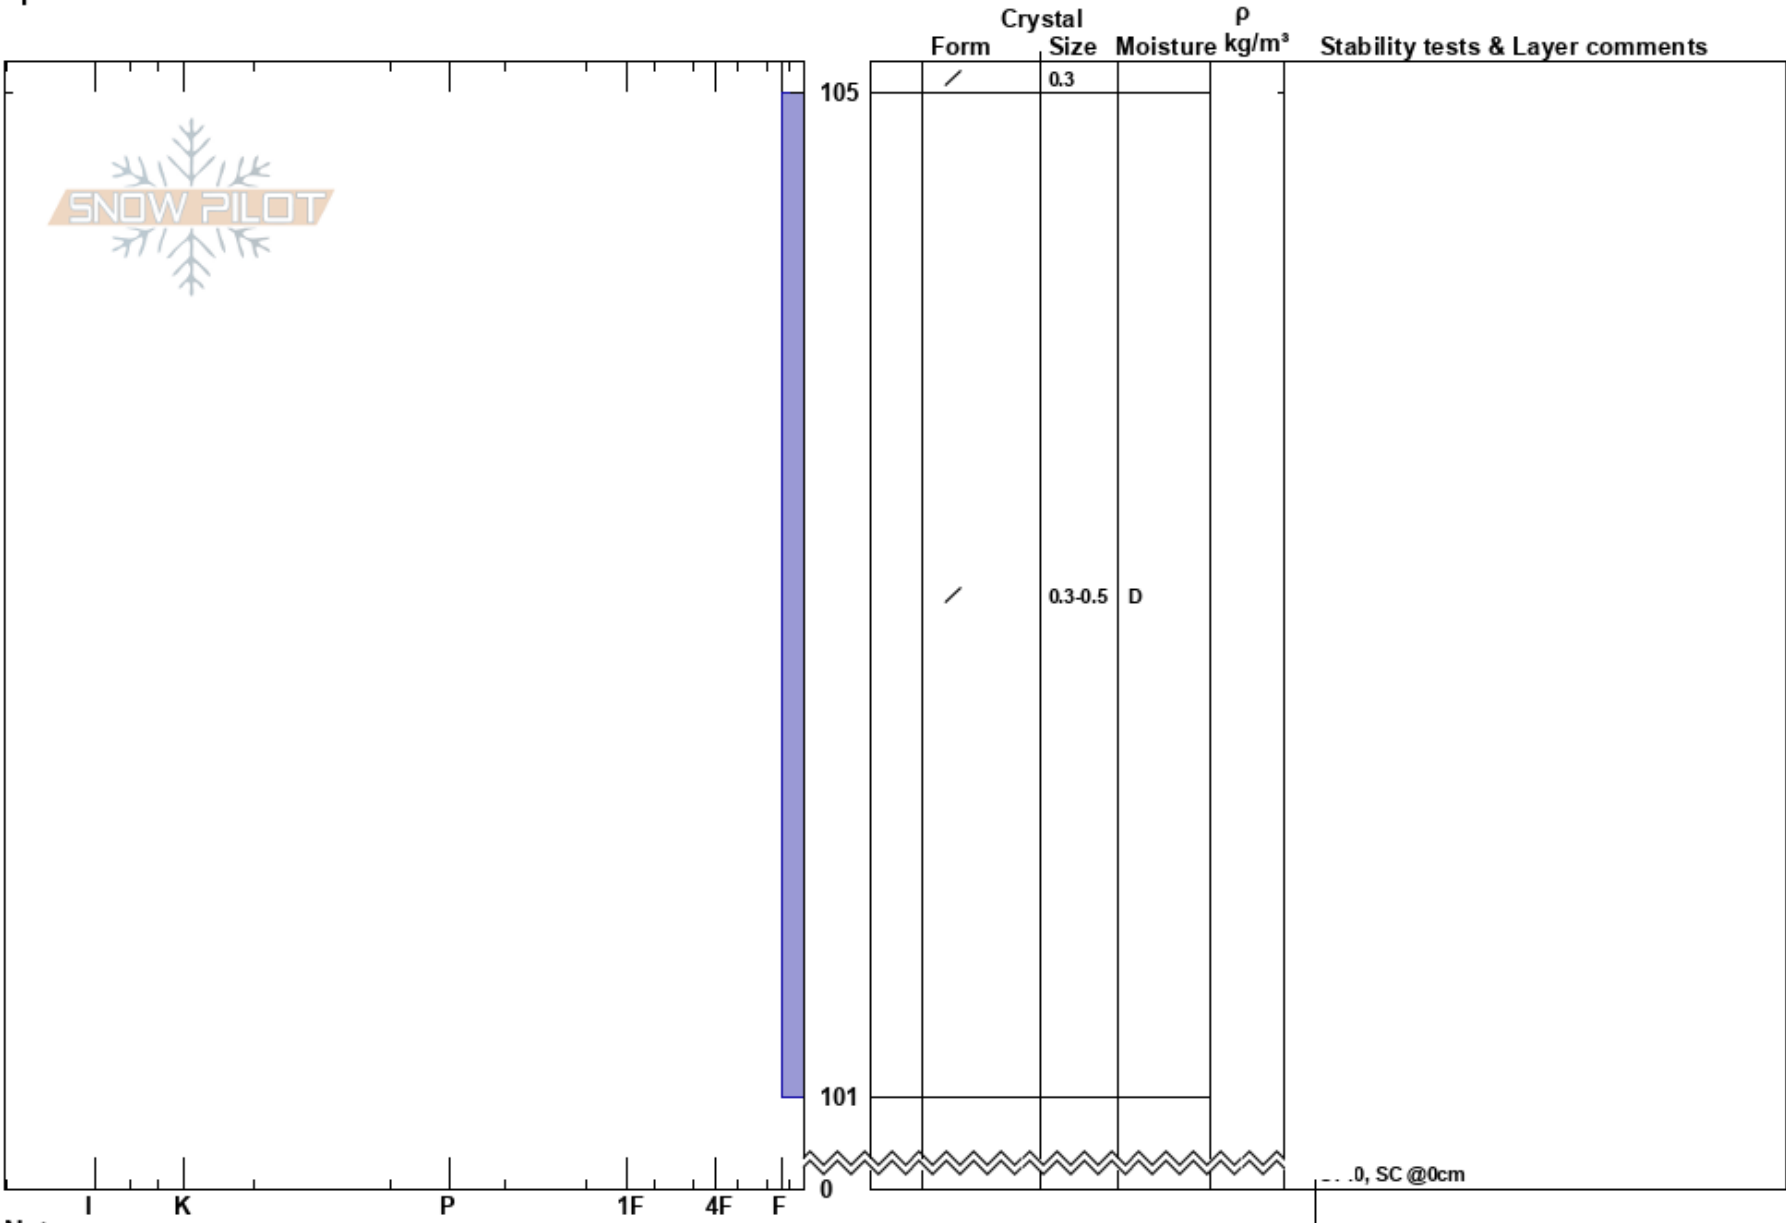

Michigan Lake BTL
Mosquito Range
CO
Elevation: 11400 ft
Aspect: NE
Specifics:

Drew Gibson
03/18/2023 - 11:30am
Co-ord: 39.45110N, -105.92200W
Slope Angle: 15°
Wind Loading: no

Stability:
Air Temperature:
Sky Cover: CLR
Precipitation: NO
Wind: Calm

HS: 105

Layer Notes:

Notes: