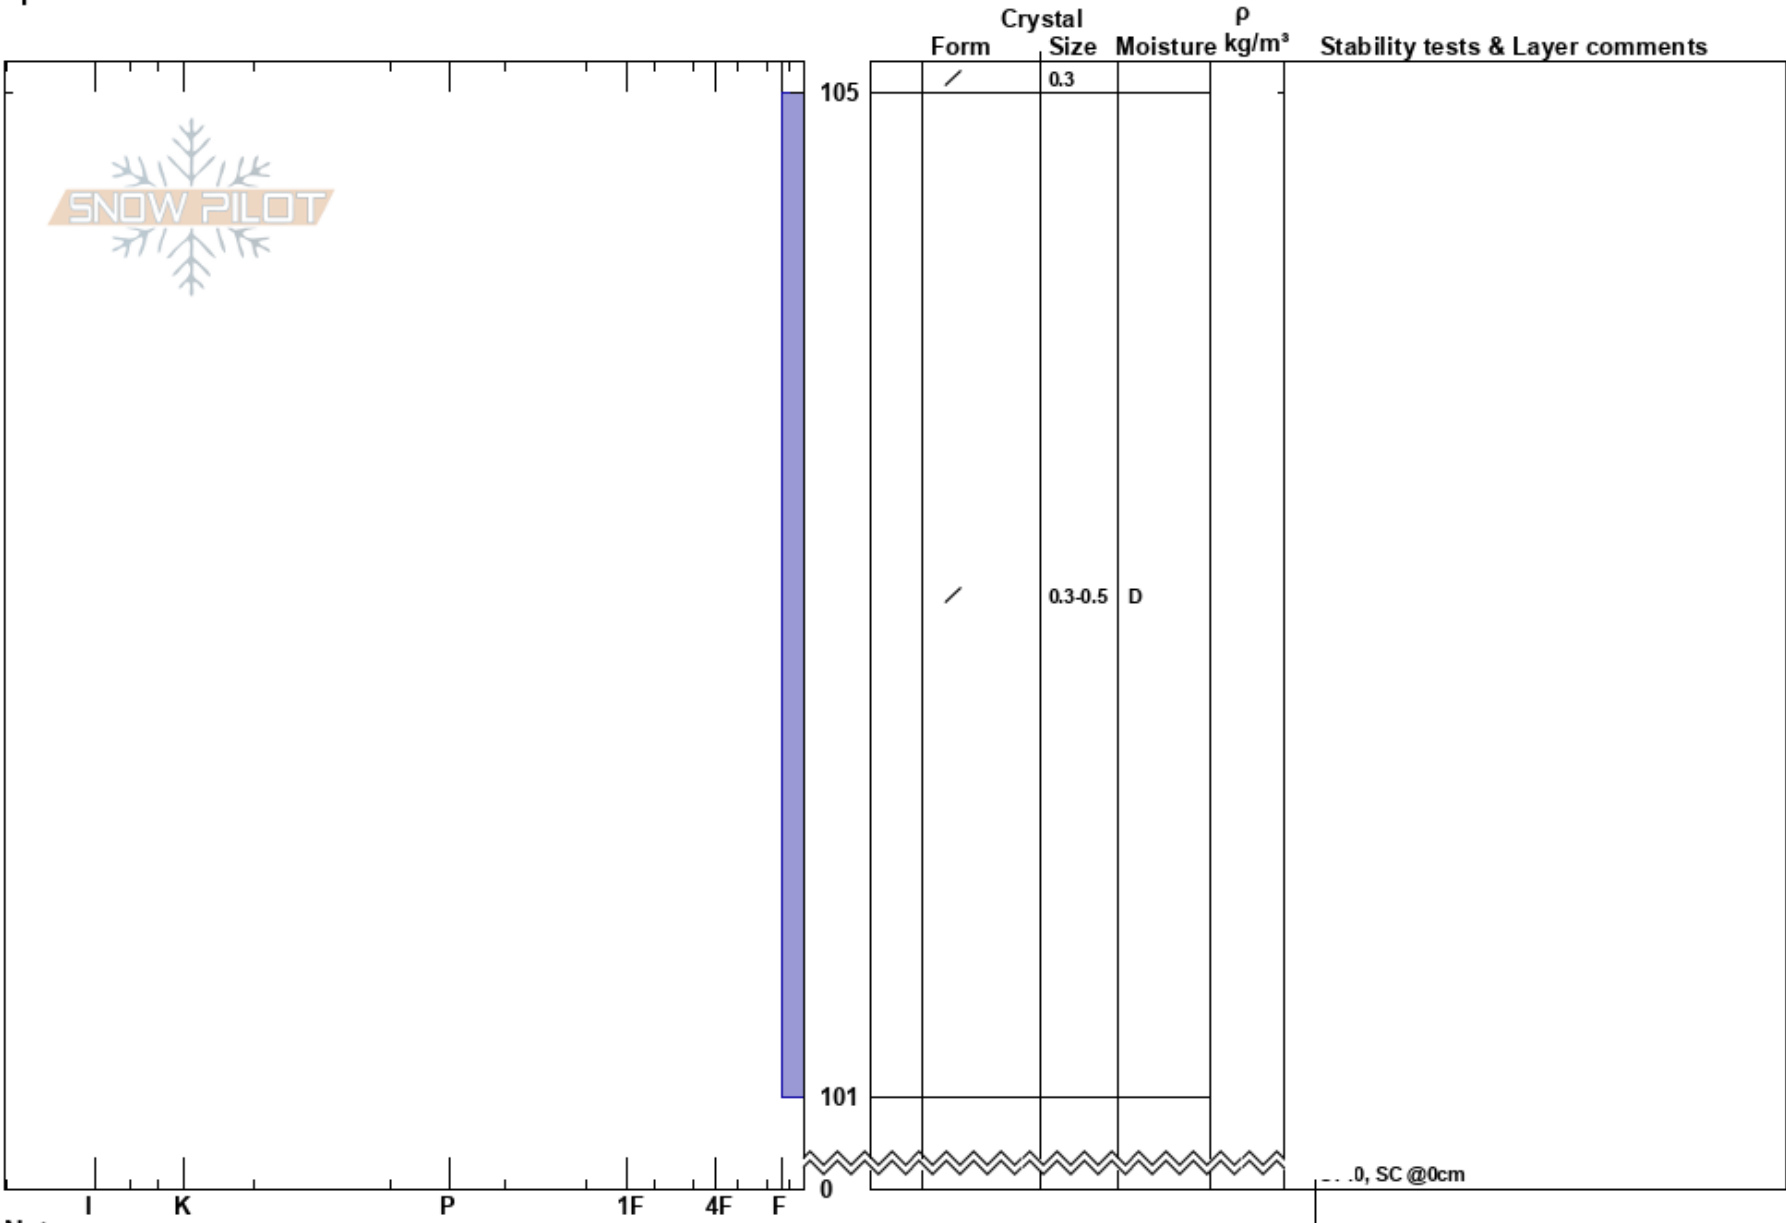

Michigan Lake BTL  
Mosquito Range  
CO  
Elevation: 11400 ft  
Aspect: NE  
Specifics:

Drew Gibson  
03/18/2023 - 11:30am  
Co-ord: 39.45110N, -105.92200W  
Slope Angle: 15°  
Wind Loading: no

Stability:  
Air Temperature:  
Sky Cover: CLR  
Precipitation: NO  
Wind: Calm

HS: 105    Layer Notes:

Notes: