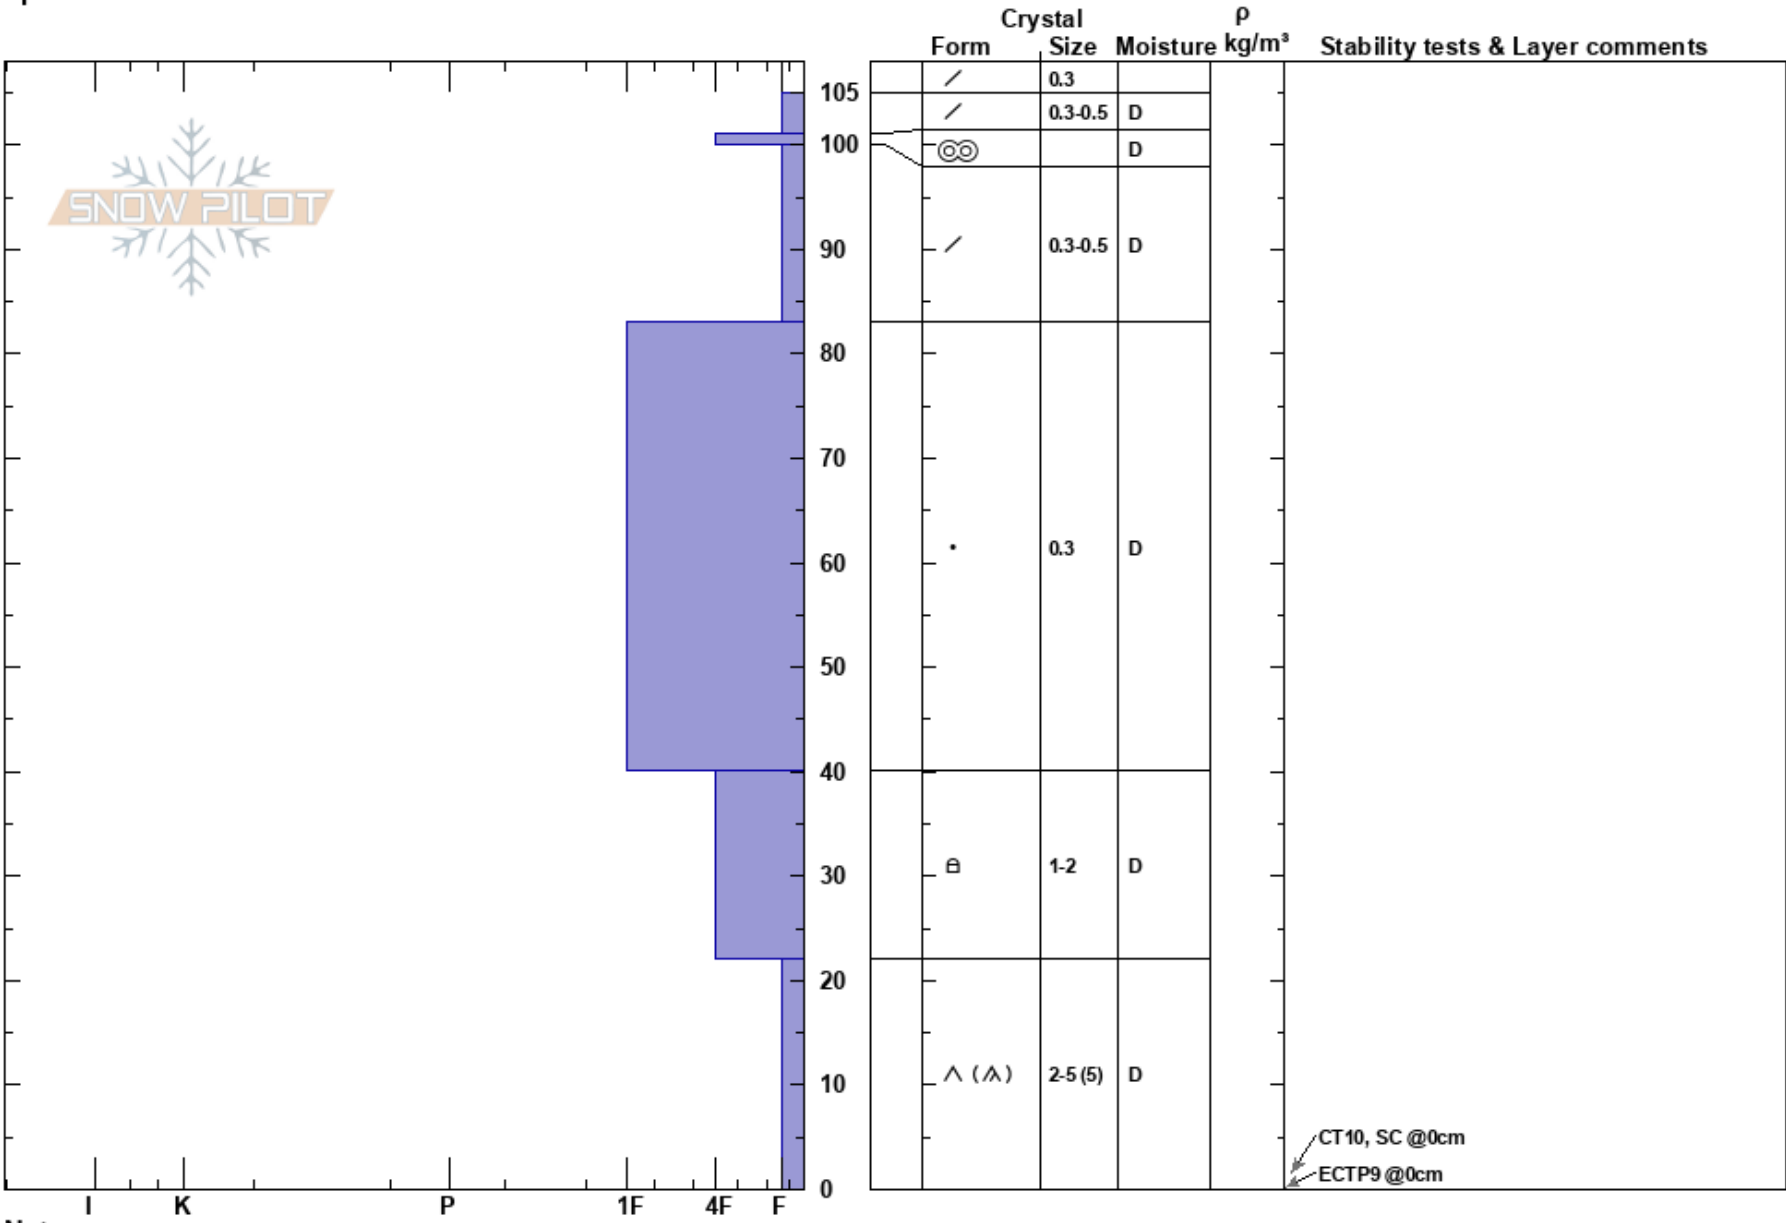

Michigan Lake BTL
 Gore Range
 CO
 Elevation: 11400 ft
 Aspect: NE
 Specifics:

Drew Gibson
 03/18/2023 - 11:30am
 Co-ord: 39.45110N, -105.92200W
 Slope Angle: 15°
 Wind Loading: no

Stability:
 Air Temperature:
 Sky Cover: CLR
 Precipitation: NO
 Wind: Calm

HS: 105

Layer Notes:

CT10, SC @0cm
 ECTP9 @0cm

Notes: