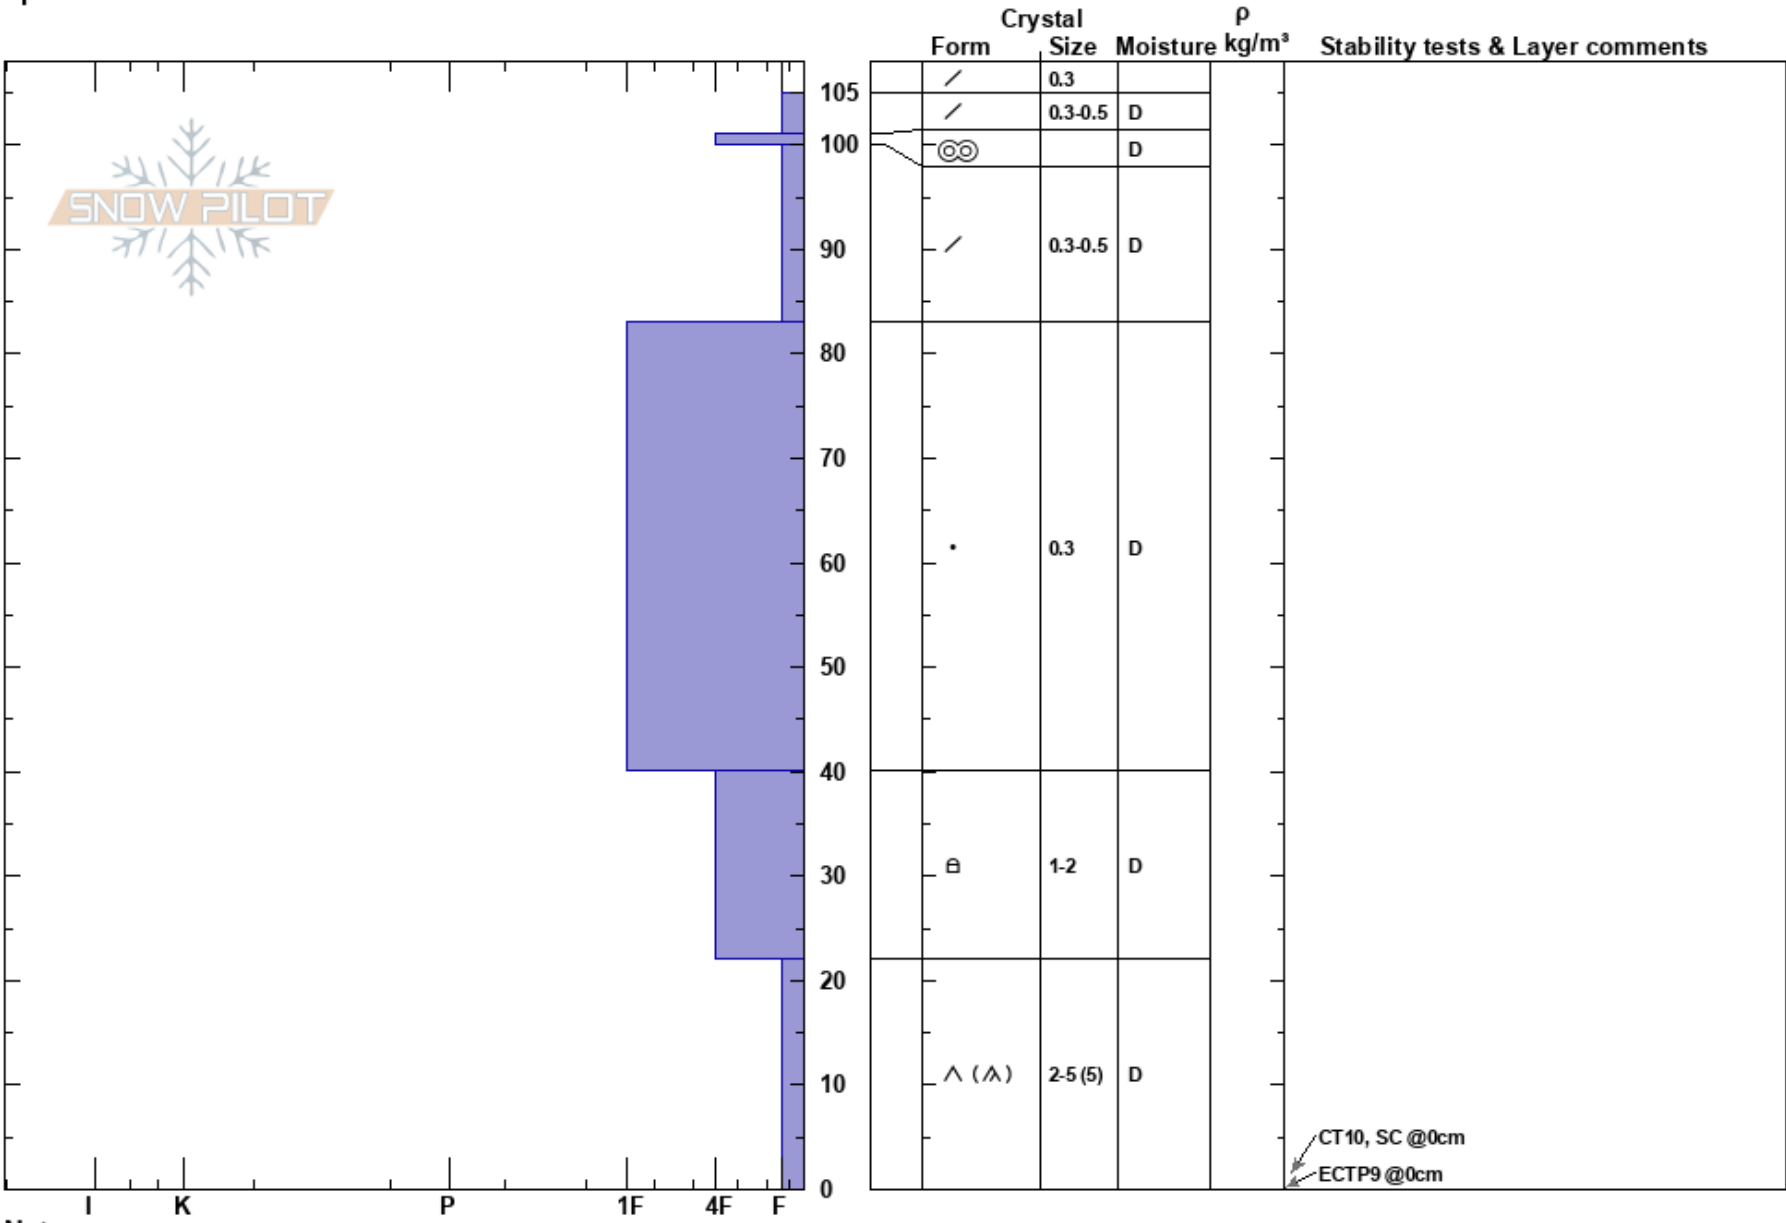

Michigan Lake BTL
 Gore Range
 CO
 Elevation: 11400 ft
 Aspect: NE
 Specifics:

Drew Gibson
 03/18/2023 - 11:30am
 Co-ord: 39.45110N, -105.92200W
 Slope Angle: 15°
 Wind Loading: no

Stability:
 Air Temperature:
 Sky Cover: CLR
 Precipitation: NO
 Wind: Calm

HS: 105 Layer Notes:

CT10, SC @0cm
 ECTP9 @0cm

Notes: