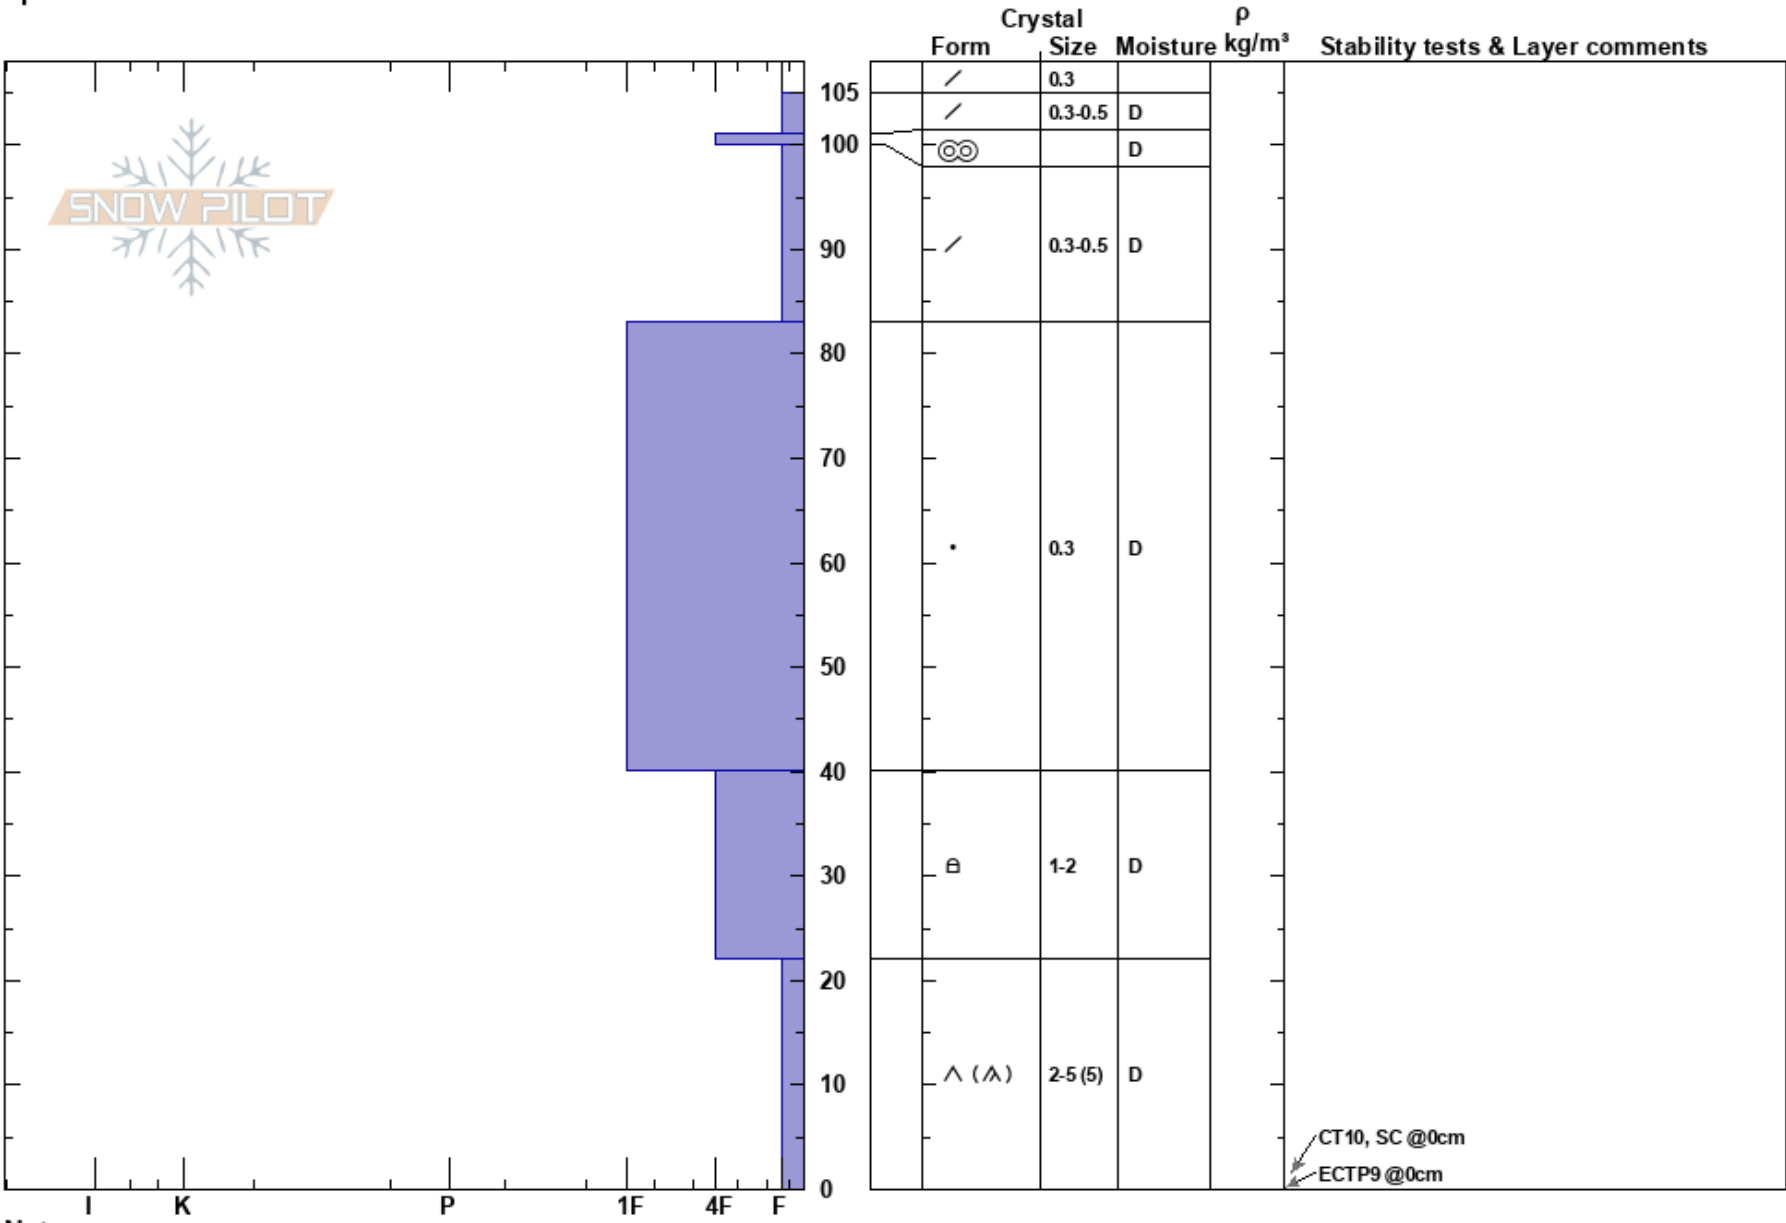

Michigan Lake BTL  
 Gore Range  
 CO  
 Elevation: 11400 ft  
 Aspect: NE  
 Specifics:

Drew Gibson  
 03/18/2023 - 11:30am  
 Co-ord: 39.45110N, -105.92200W  
 Slope Angle: 15°  
 Wind Loading: no

Stability:  
 Air Temperature:  
 Sky Cover: CLR  
 Precipitation: NO  
 Wind: Calm

HS: 105

Layer Notes:

CT10, SC @0cm  
 ECTP9 @0cm

Notes: