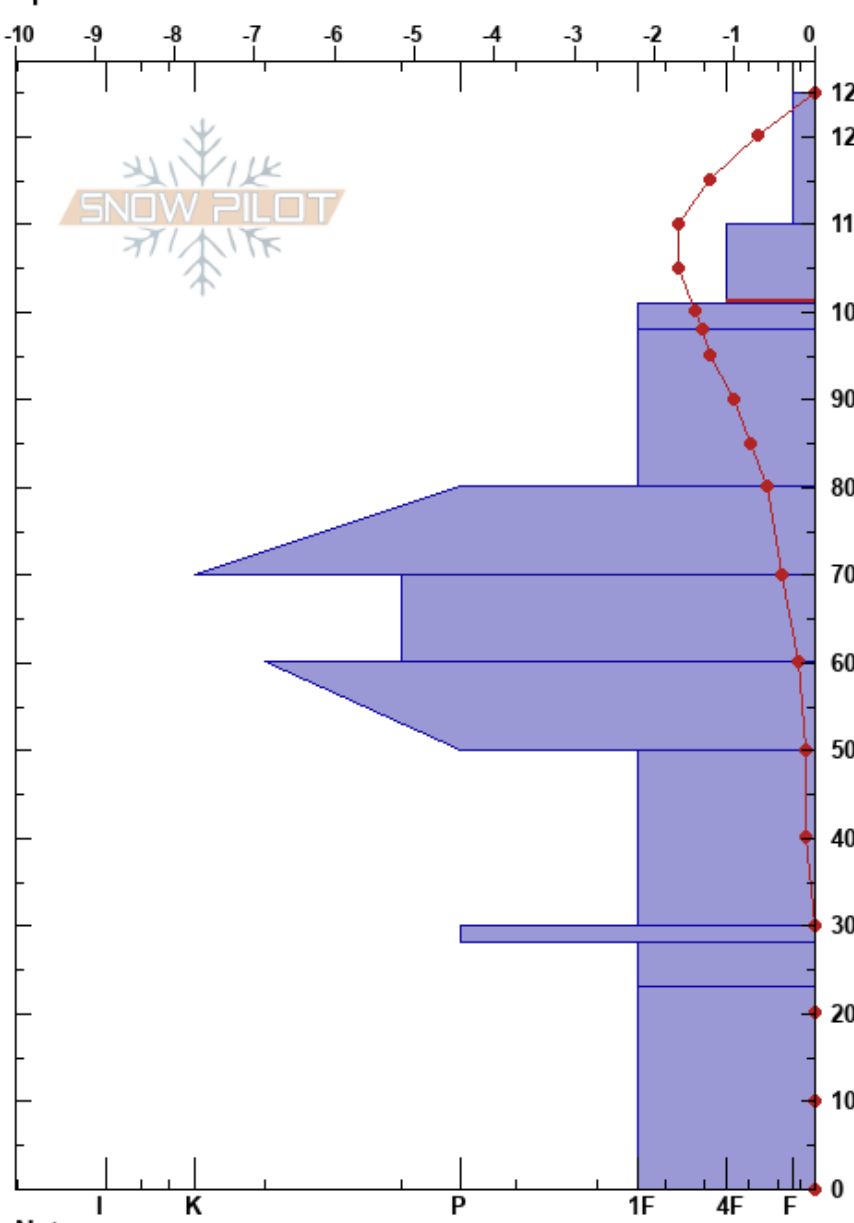

Grasdalen_2023_Nr01
 Strynefjellet
 Norway
 Elevation: 610 m
 Aspect: 0°
 Specifics:

Peter Gauer
 01/03/2023 - 01:00
 Co-ord: 32V 409090E 6871888N
 Slope Angle: 5°
 Wind Loading: no

Stability: HS: 125
 Air Temperature: 1.8°C
 Sky Cover: BKN
 Precipitation: NO
 Wind: SW Calm
 Layer Notes: 110-101cm: Problematic layer

Form	Crystal		Moisture	ρ kg/m ³	Stability tests & Layer comments
	Size				
/					
/	1		D-M	142	
/	0.5		D	211	
⊙⊙			D		
•	0.3-0.5		D	222	
⊙⊙	1		D	333	
⊙⊙	1			322	
⊙⊙	1		D		
•	0.3-0.5		D	301	
⊙⊙	1-1.5		D-M	328	
•	1		D-M		
⊙⊙ (⊖)	1-1.5 (1)			375	