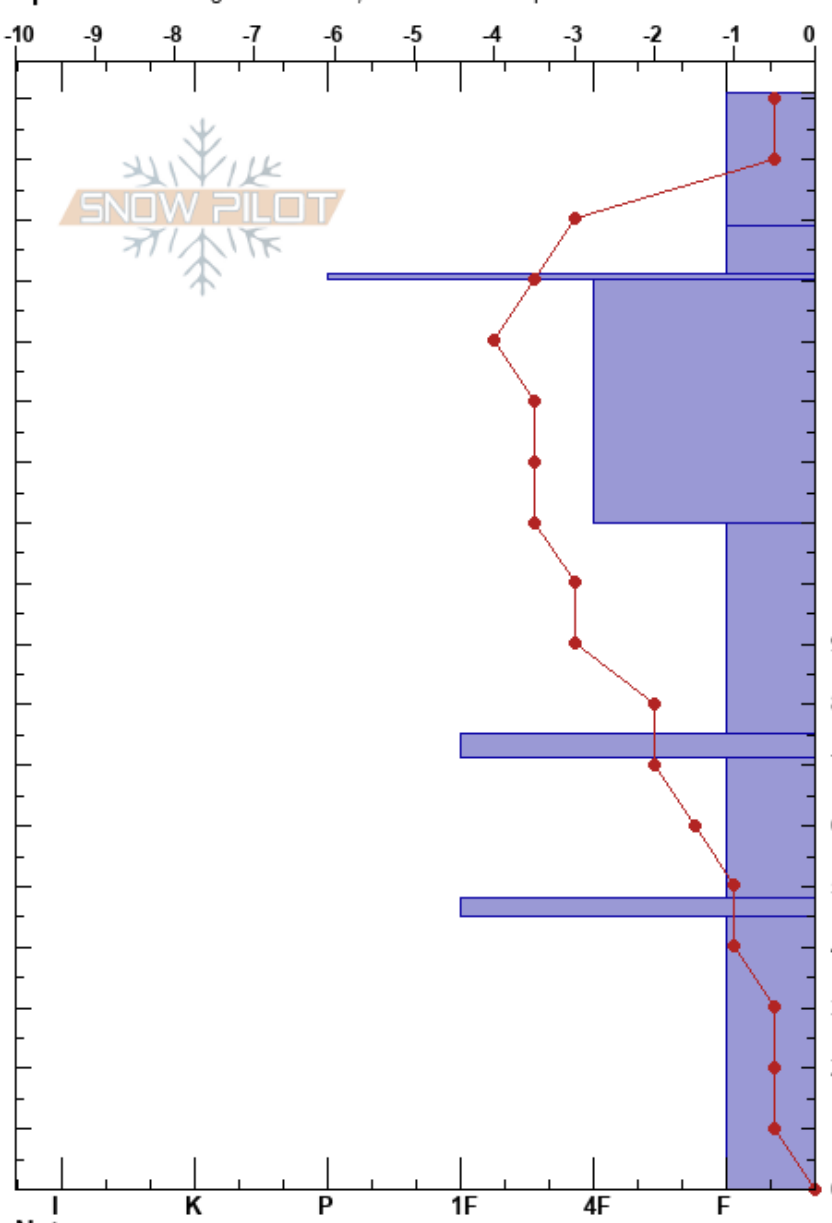

Hanging Snowfield S  
 Bridger Range  
 MT  
 Elevation: 8250 ft  
 Aspect: 120°  
 Specifics: Pit dug in a Ski Area; Ski tracks on slope

Bridger Bowl  
 03/18/2023 - 1:30pm  
 Co-ord: 45.80108N, -110.93145W  
 Slope Angle: 33°  
 Wind Loading: no

Stability: **HS: 181**  
 Air Temperature: **PF: 20**  
 Sky Cover: CLR  
 Precipitation: NO  
 Wind: S Light Breeze

Layer Notes:

Form	Crystal		Moisture	$\rho$ kg/m <sup>3</sup>	Stability tests & Layer comments
	Size	Moisture			
/	2				
△	2-3				
⊙					← ECTN6 @ 151cm
⊖	1				
⊖	2-2.5				← CT24, Q2 @ 110cm
⊙					
□	3				
⊙					
□	3				