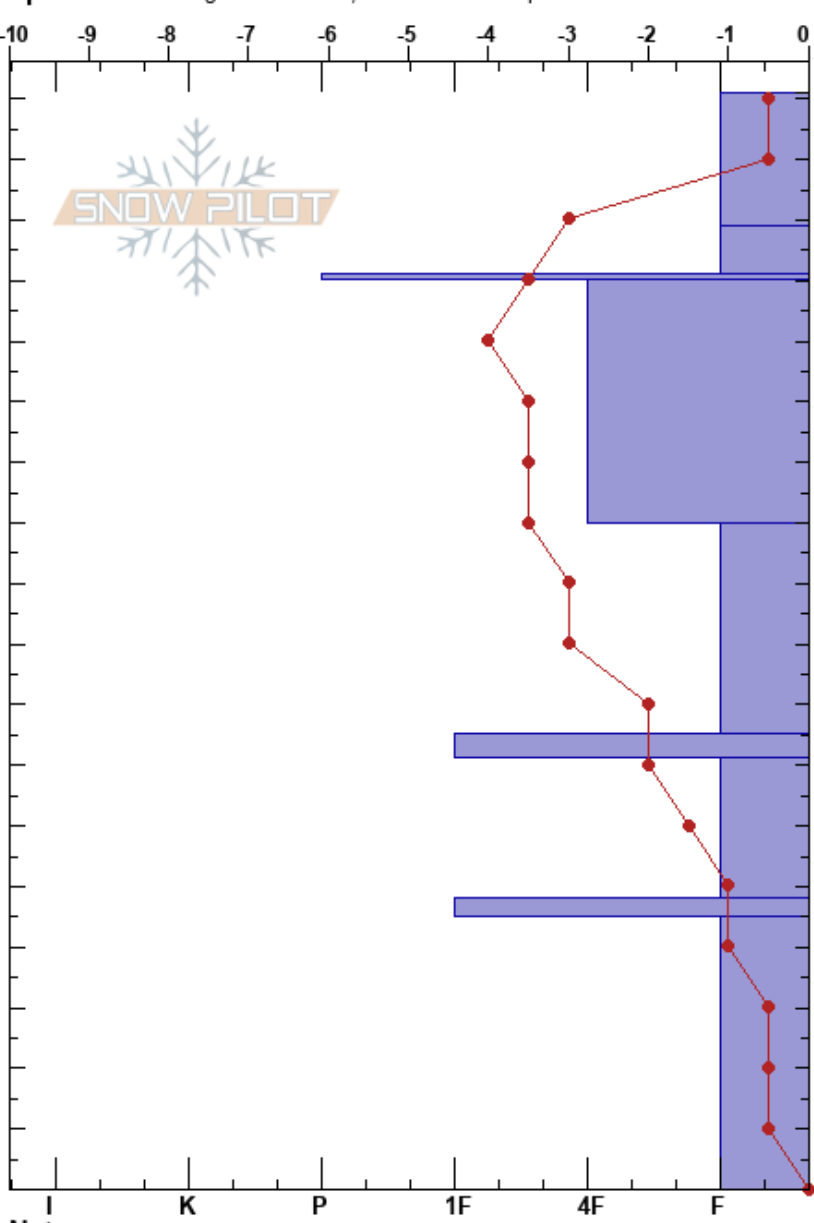

Hanging Snowfield S
 Bridger Range
 MT
 Elevation: 8250 ft
 Aspect: 120°
 Specifics: Pit dug in a Ski Area; Ski tracks on slope

Bridger Bowl
 03/18/2023 - 1:30pm
 Co-ord: 45.80108N, -110.93145W
 Slope Angle: 33°
 Wind Loading: no

Stability: **HS: 181**
 Air Temperature: **PF: 20**
 Sky Cover: CLR
 Precipitation: NO
 Wind: S Light Breeze

Layer Notes:

Form	Crystal		Moisture	ρ kg/m ³	Stability tests & Layer comments
	Size	Moisture			
/	2				
△	2-3				
⊙⊙					← ECTN6 @151cm
⊖	1				
⊖	2-2.5				← CT24, Q2 @110cm
⊙⊙					
□	3				
⊙⊙					
□	3				