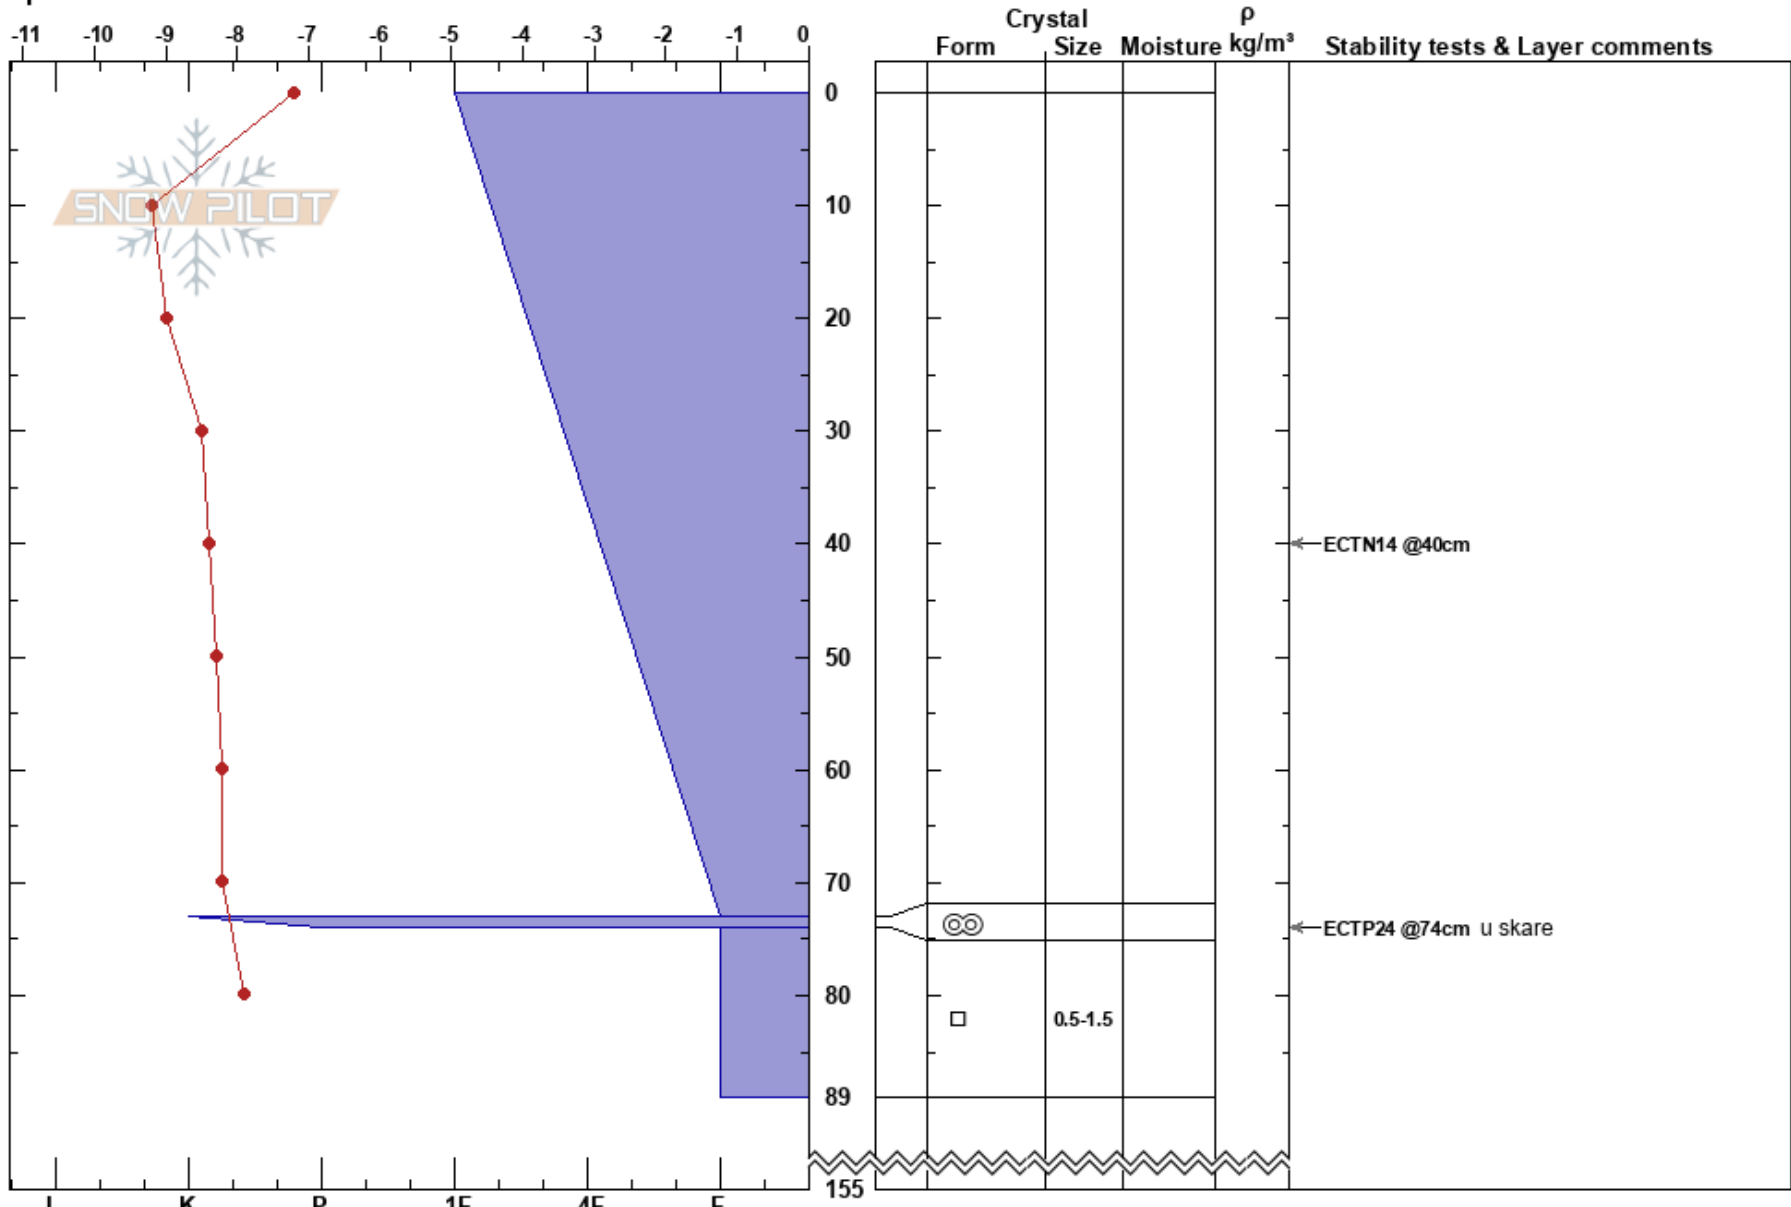

Syterbäcken  
 Västra Vindelfjällen  
 Sweden  
 Elevation: 750 m  
 Aspect: 290°  
 Specifics:

Mojo Andersson  
 19/03/2023 - 12:30  
 Co-ord: 65.85969N, 15.09280E  
 Slope Angle: 30°  
 Wind Loading: yes

Stability: **HS: 155**  
 Air Temperature: -7.2°C  
 Sky Cover: BKN  
 Precipitation: NO  
 Wind: E Moderate  
 Layer Notes: 74-89cm: Problematic layer

Notes: