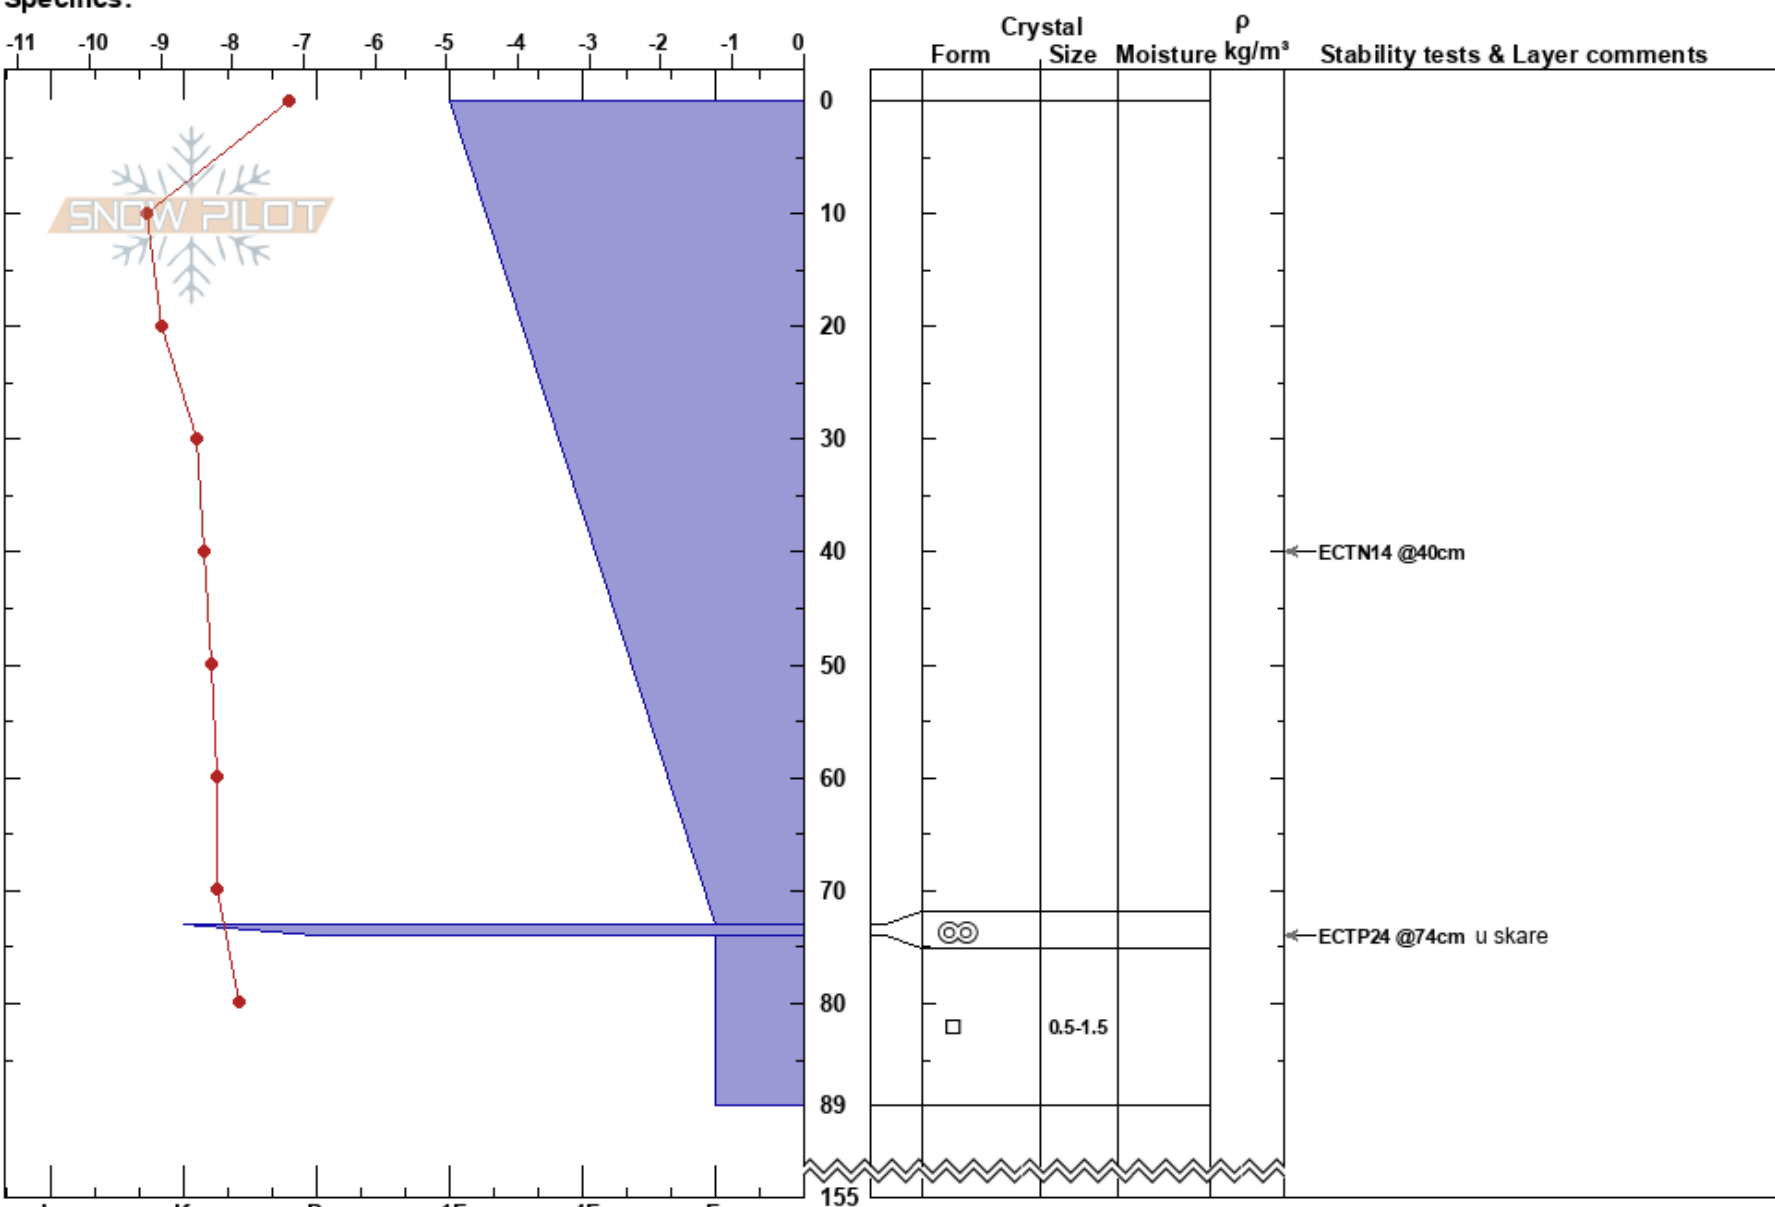

Syterbäcken
 Västra Vindelfjällen
 Sweden
 Elevation: 750 m
 Aspect: 290°
 Specifics:

Mojo Andersson
 19/03/2023 - 12:30
 Co-ord: 65.85969N, 15.09280E
 Slope Angle: 30°
 Wind Loading: yes

Stability:
 Air Temperature: -7.2°C
 Sky Cover: BKN
 Precipitation: NO
 Wind: E Moderate
 HS: 155
 Layer Notes:
 74-89cm: Problematic layer