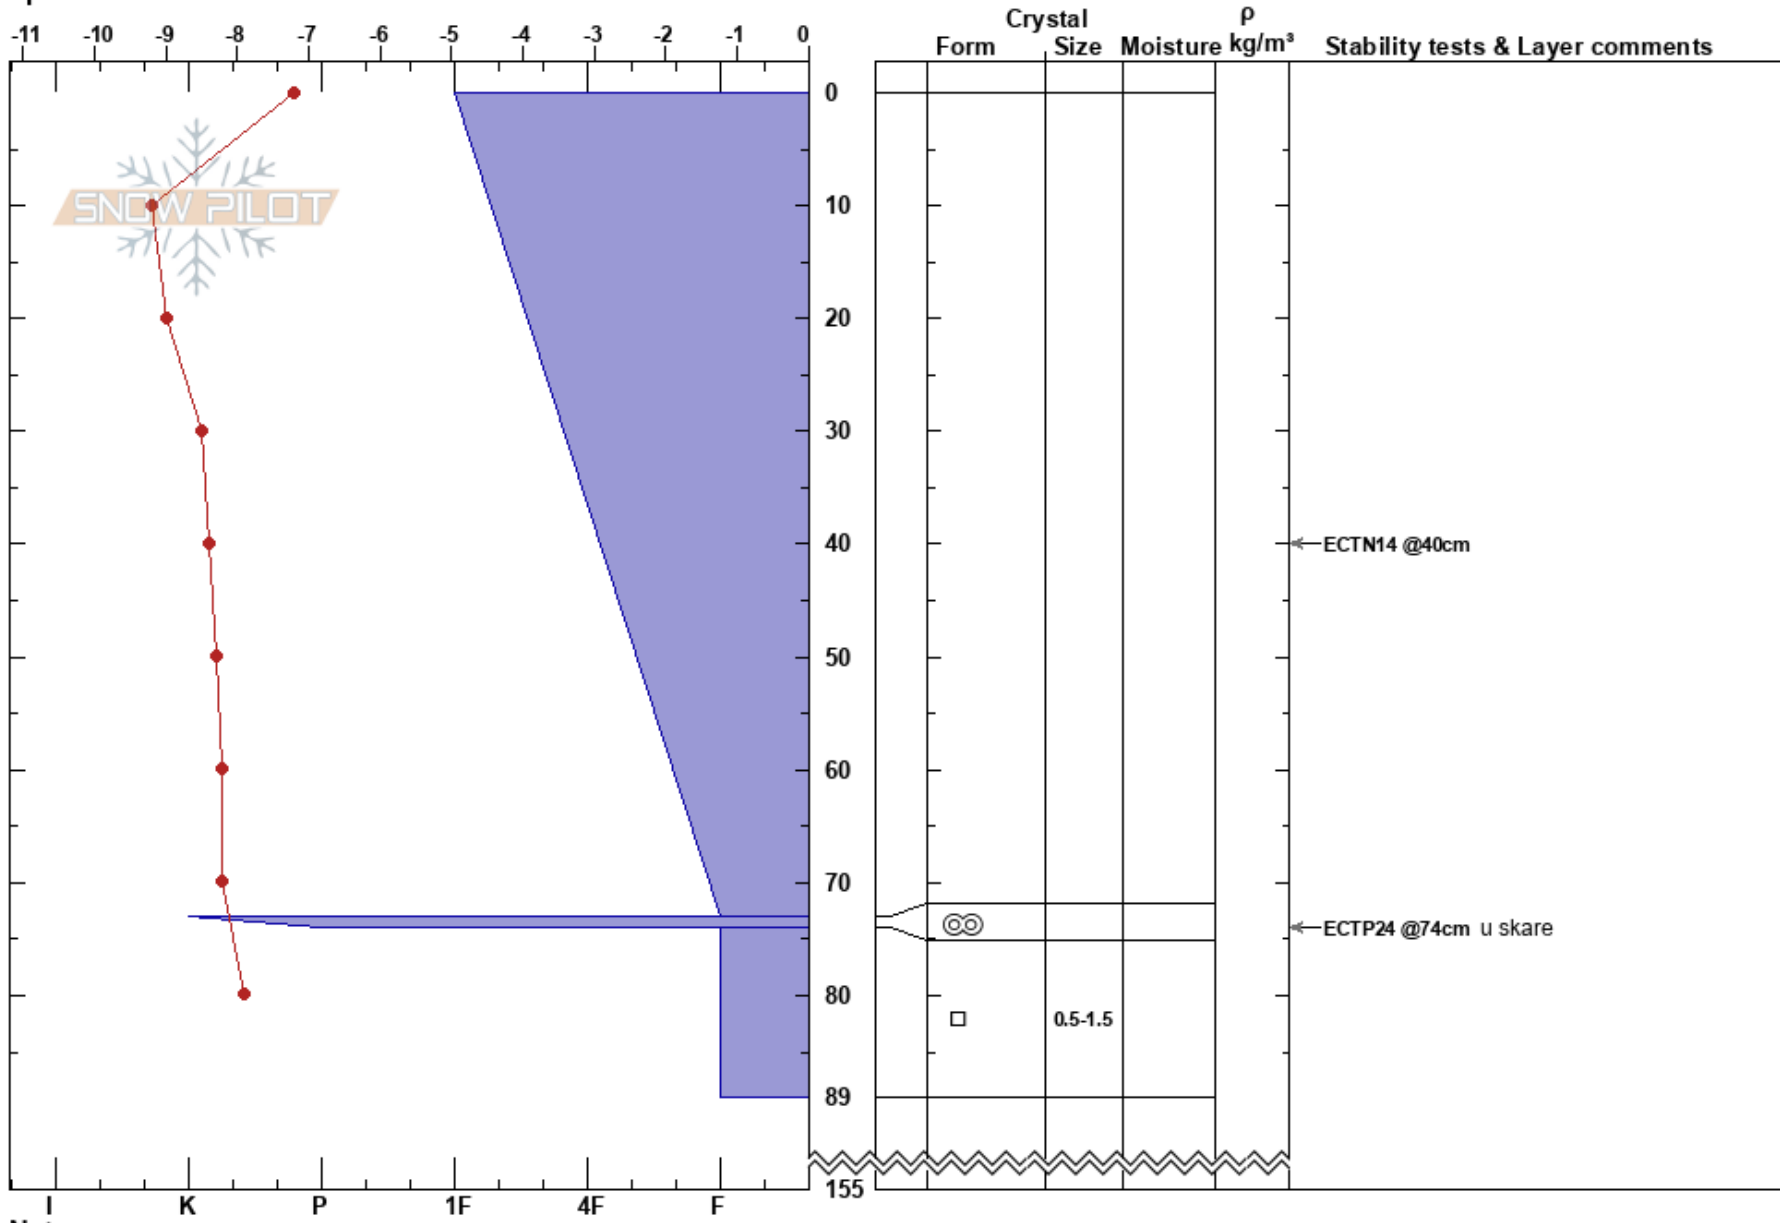

Syterbäcken
 Västra Vindelfjällen
 Sweden
 Elevation: 750 m
 Aspect: 290°
 Specifics:

Mojo Andersson
 19/03/2023 - 12:30
 Co-ord: 65.85969N, 15.09280E
 Slope Angle: 30°
 Wind Loading: yes

Stability: **HS: 155**
 Air Temperature: -7.2°C
 Layer Notes: 74-89cm: Problematic layer
 Sky Cover: BKN
 Precipitation: NO
 Wind: E Moderate