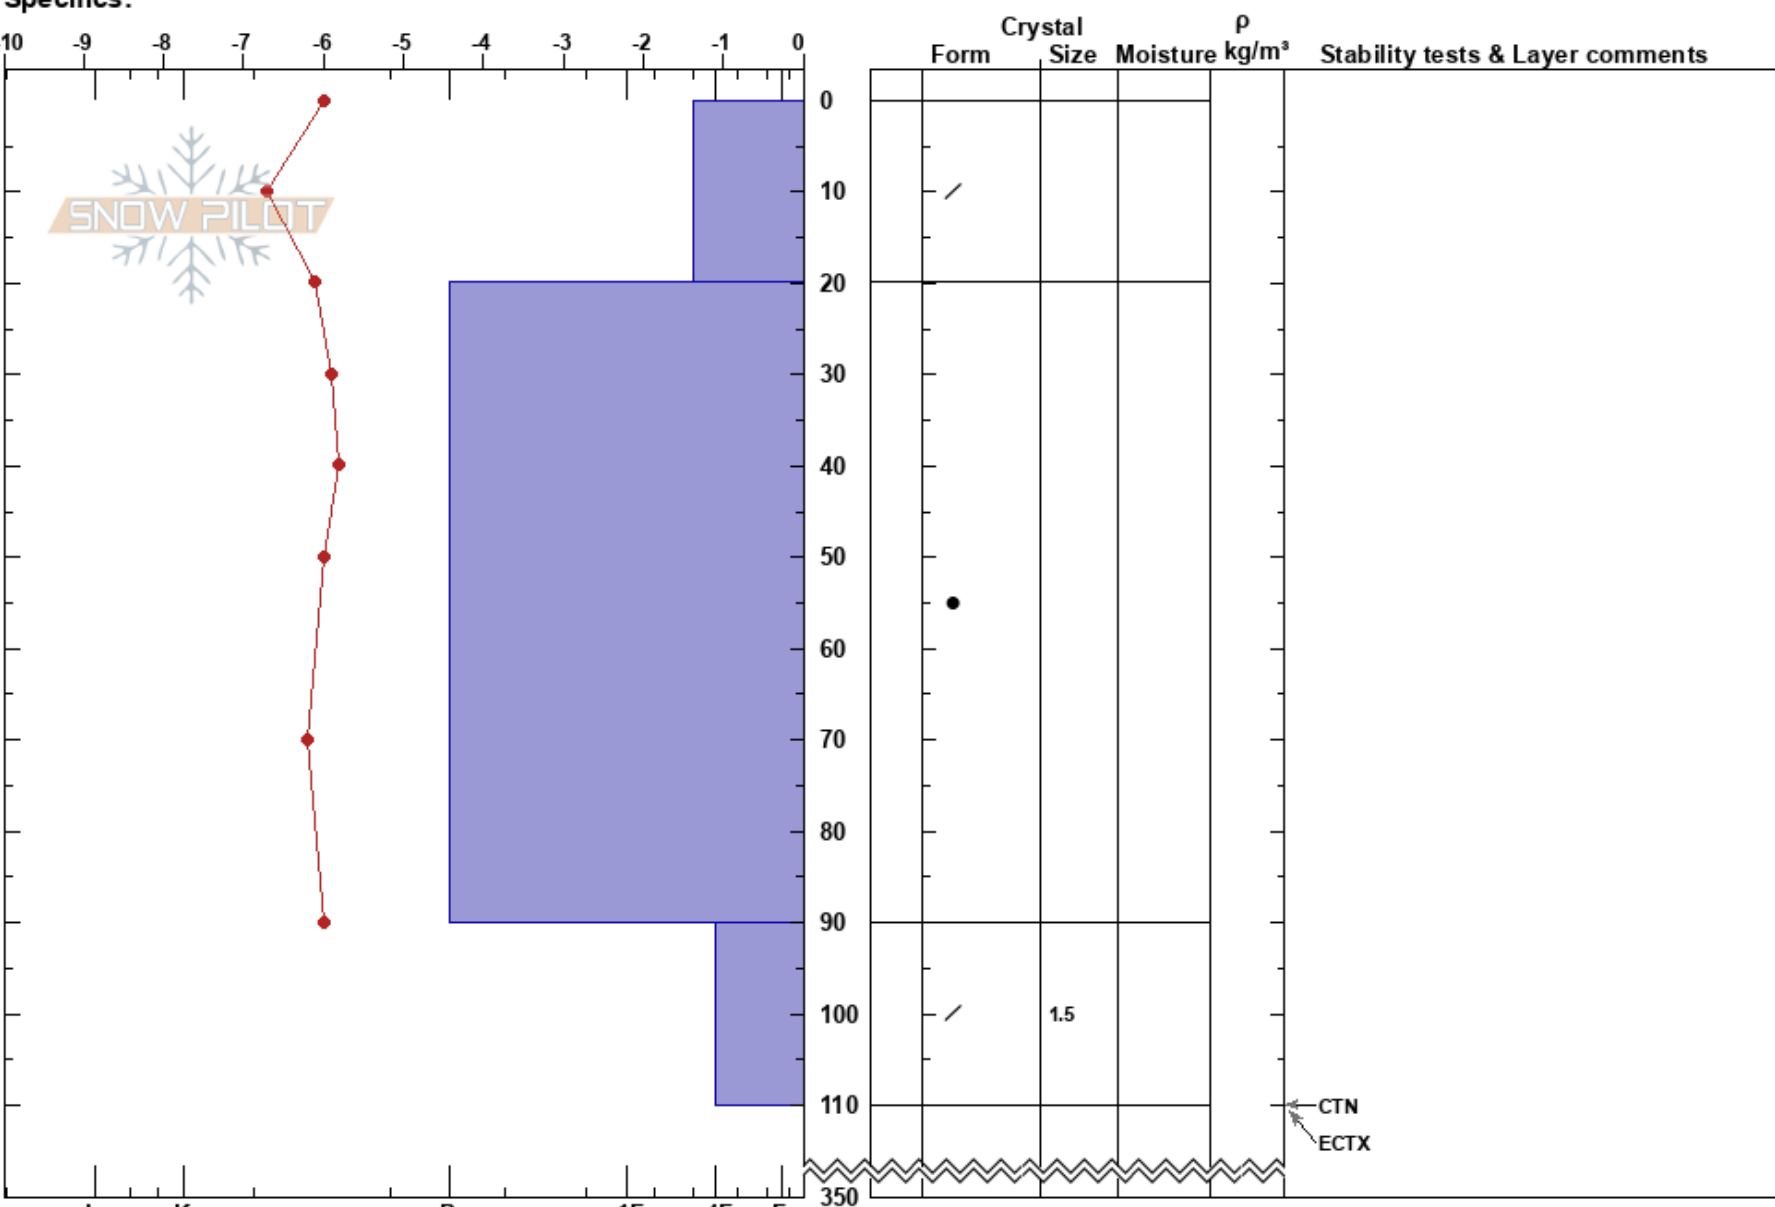

Tieknippen
 Bydalen
 Sweden
 Elevation: 850 m
 Aspect: N
 Specifics:

Karin Trolin
 19/03/2023 - 11:30
 Co-ord: 33V 437858E 6994213N
 Slope Angle:
 Wind Loading:

Stability:
 Air Temperature:
 Sky Cover:
 Precipitation:
 Wind:

HS:350
 PF:5
 Layer Notes:

Notes:

CTN
 ECTX