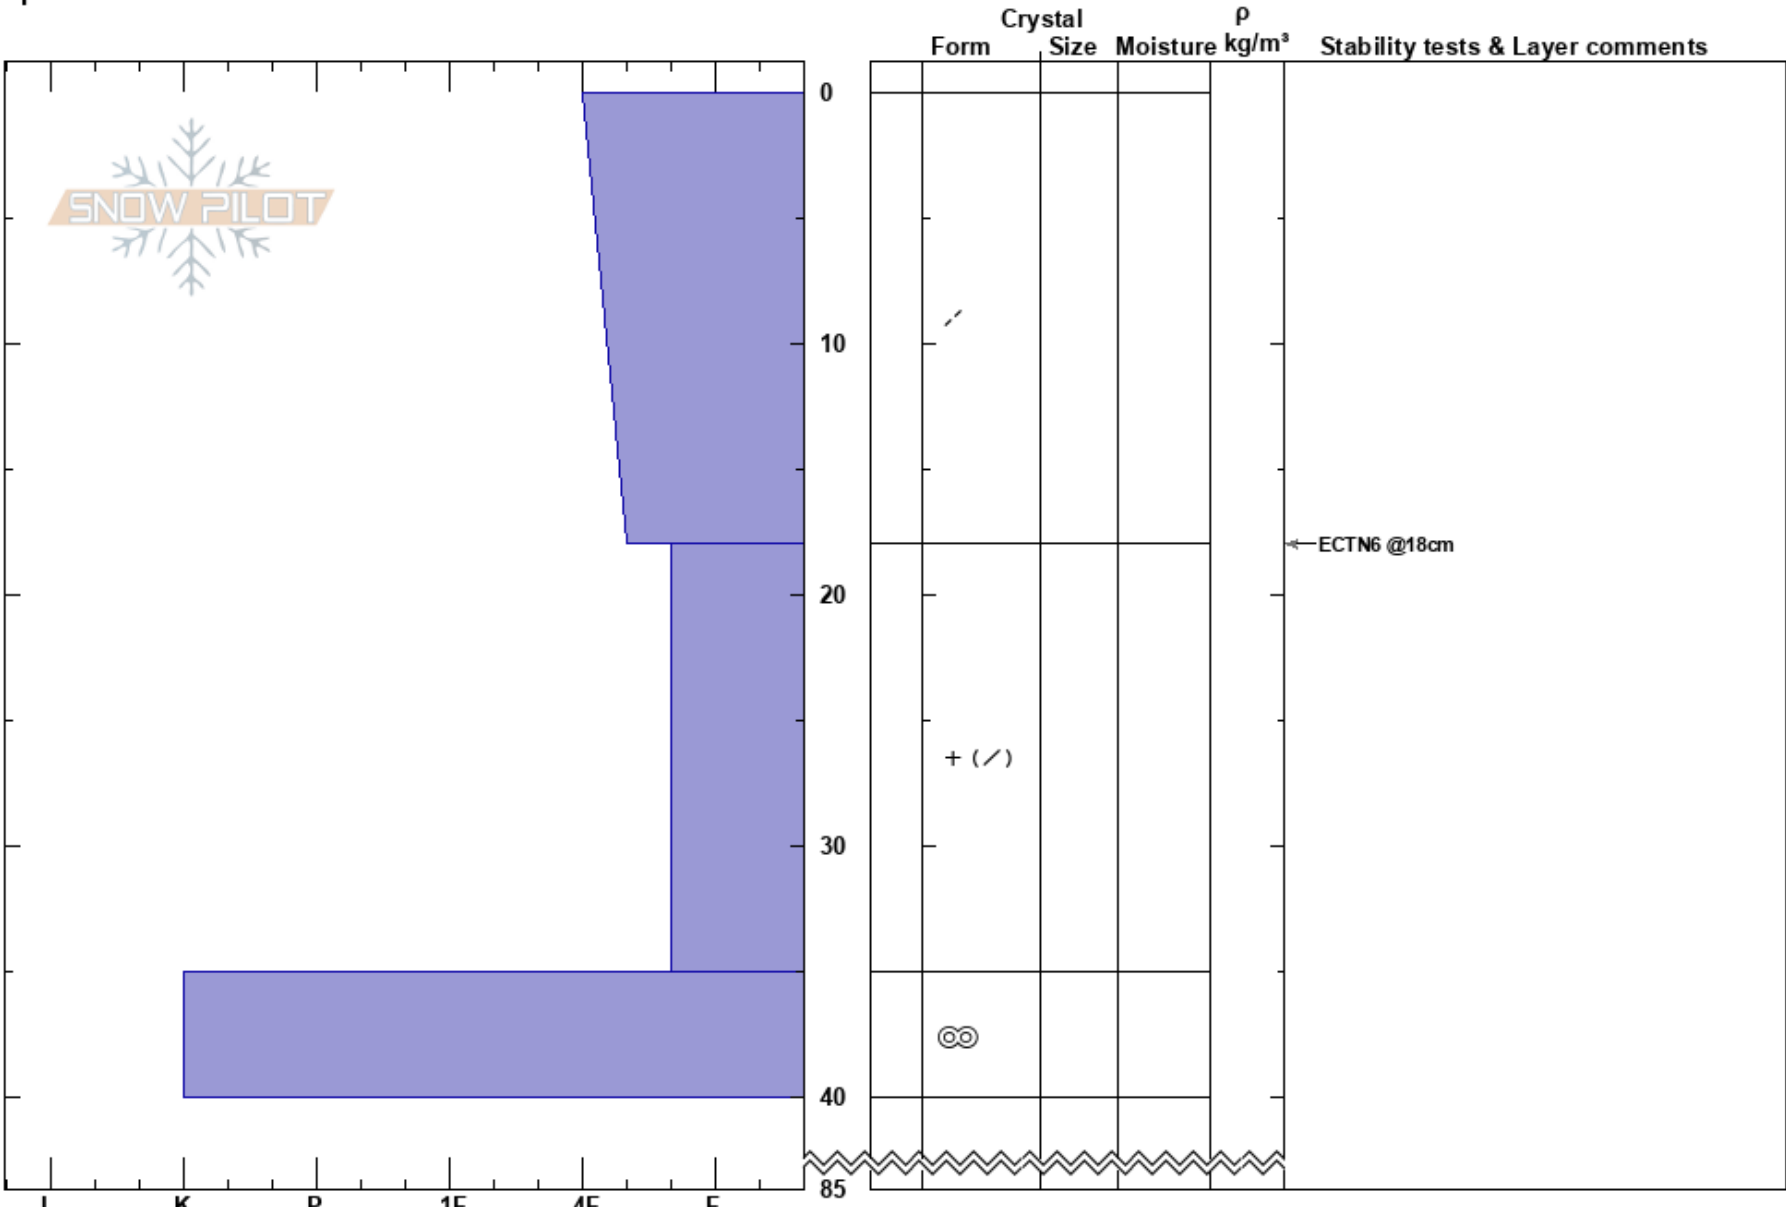

Vaellientjälhte_W
Borkafjället
Sweden
Elevation: 940 m
Aspect:
Specifics:

Tyler Curtis
19/03/2023 - 11:50
Co-ord: 65.20475N, 15.48370E
Slope Angle: 22°
Wind Loading: previous

Stability:
Air Temperature:
Sky Cover: OVC
Precipitation: NO
Wind: S Light Breeze
HS:85
Layer Notes: