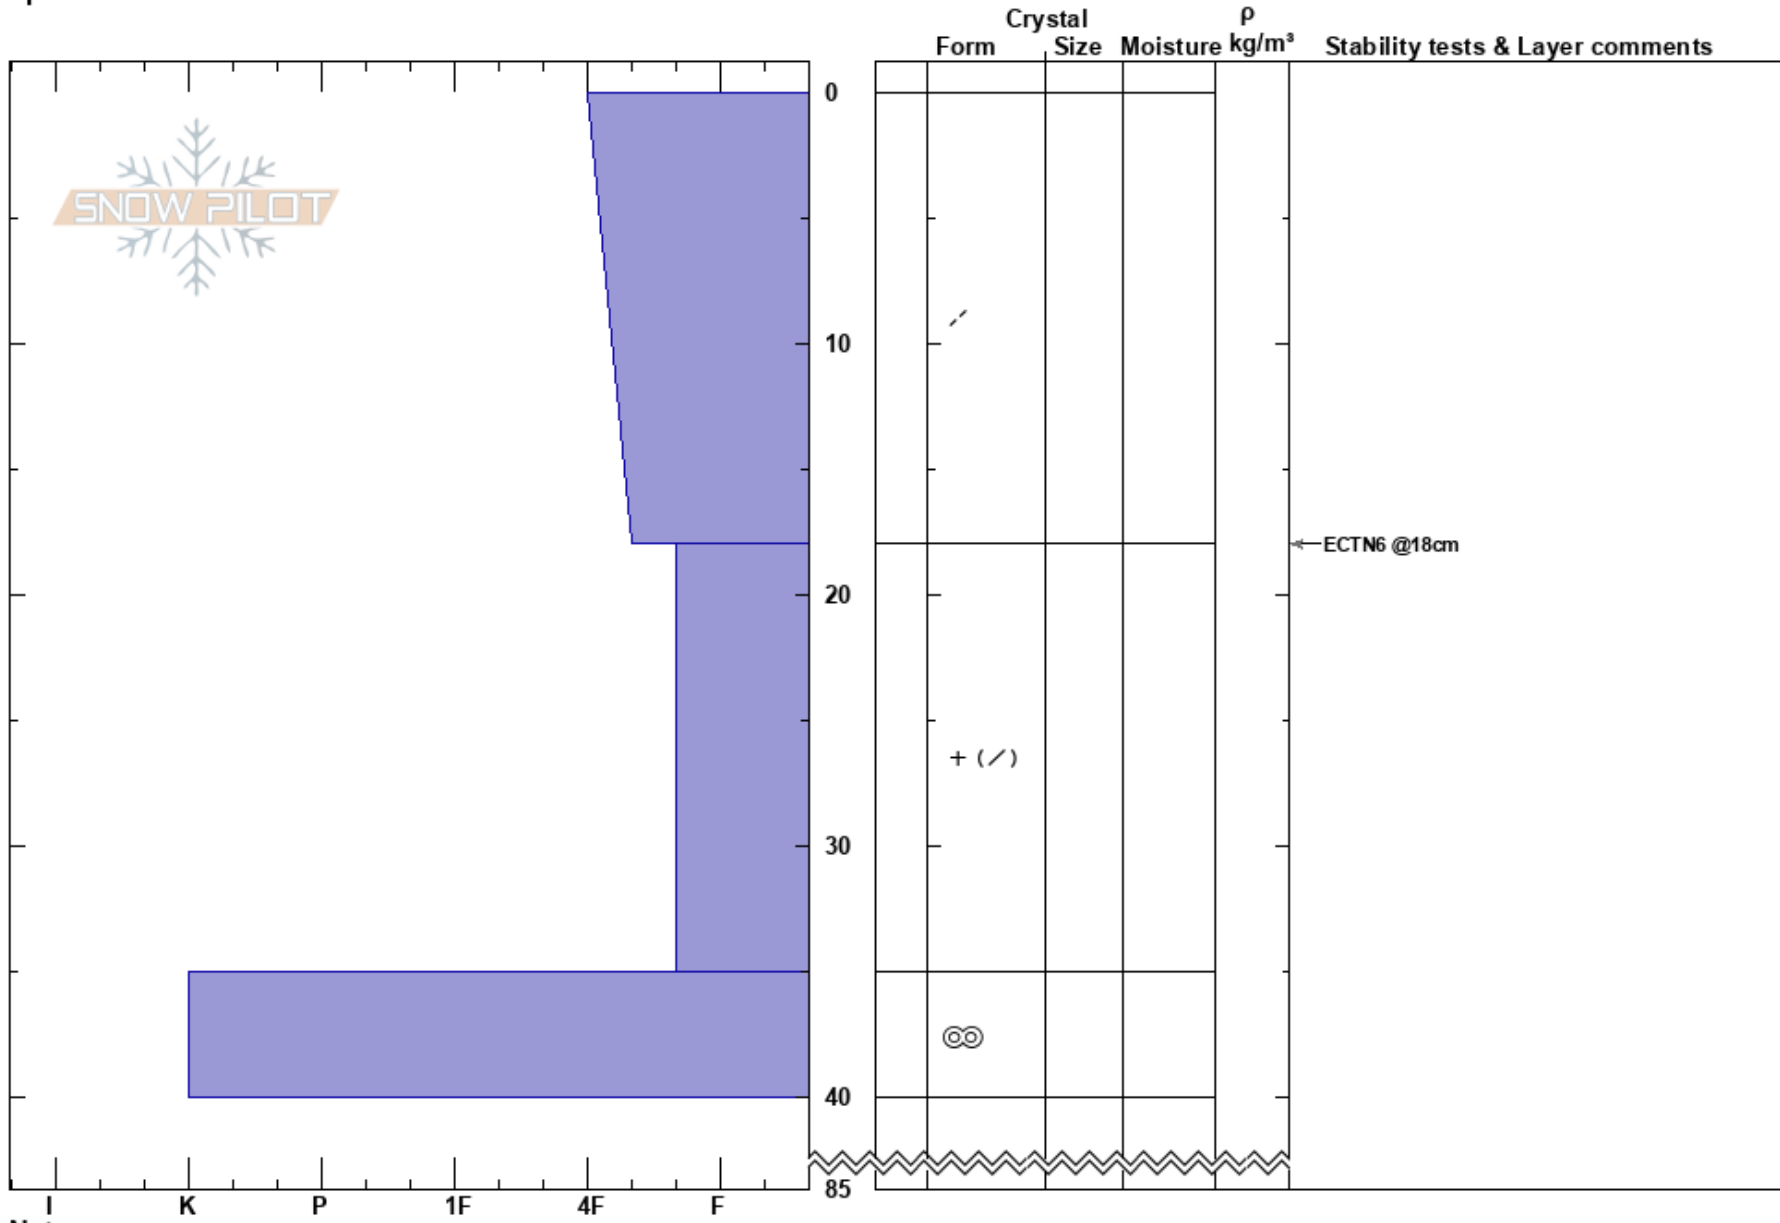

Vaellientjälhte_W
Borkafället
Sweden
Elevation: 940 m
Aspect:
Specifics:

Tyler Curtis
19/03/2023 - 11:50
Co-ord: 65.20475N, 15.48370E
Slope Angle: 22°
Wind Loading: previous

Stability: HS:85 Layer Notes:
Air Temperature:
Sky Cover: OVC
Precipitation: NO
Wind: S Light Breeze