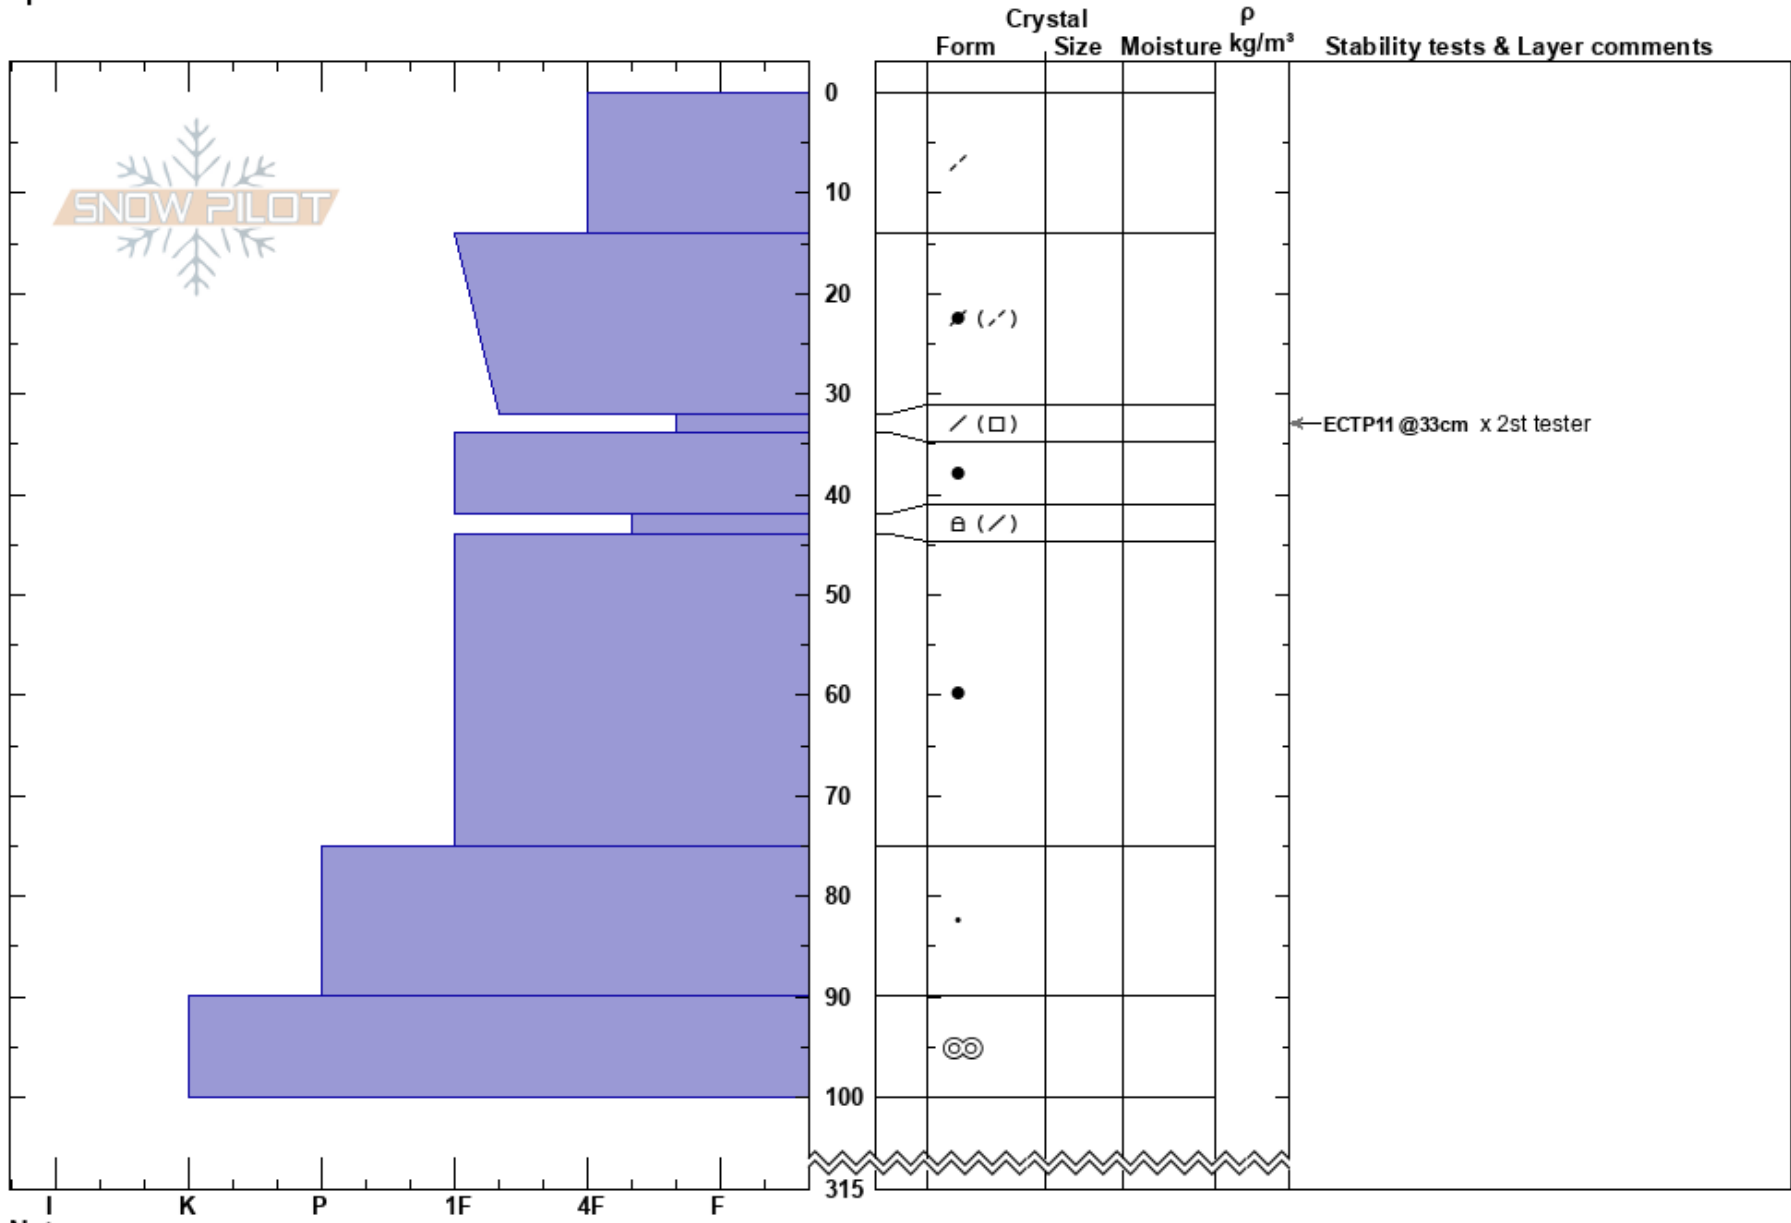

LiBorkan_SE
 Borkafjället
 Sweden
 Elevation: 960 m
 Aspect: SE
 Specifics:

Tyler Curtis
 19/03/2023 - 11:10
 Co-ord: 65.20955N, 15.46567E
 Slope Angle: 28°
 Wind Loading: previous

Stability: HS:315
 Air Temperature: -7.2°C PF: 10 32-34cm: Problematic layer
 Sky Cover: OVC
 Precipitation: NO
 Wind: S Light Breeze

Notes: Planar slope open terrain.