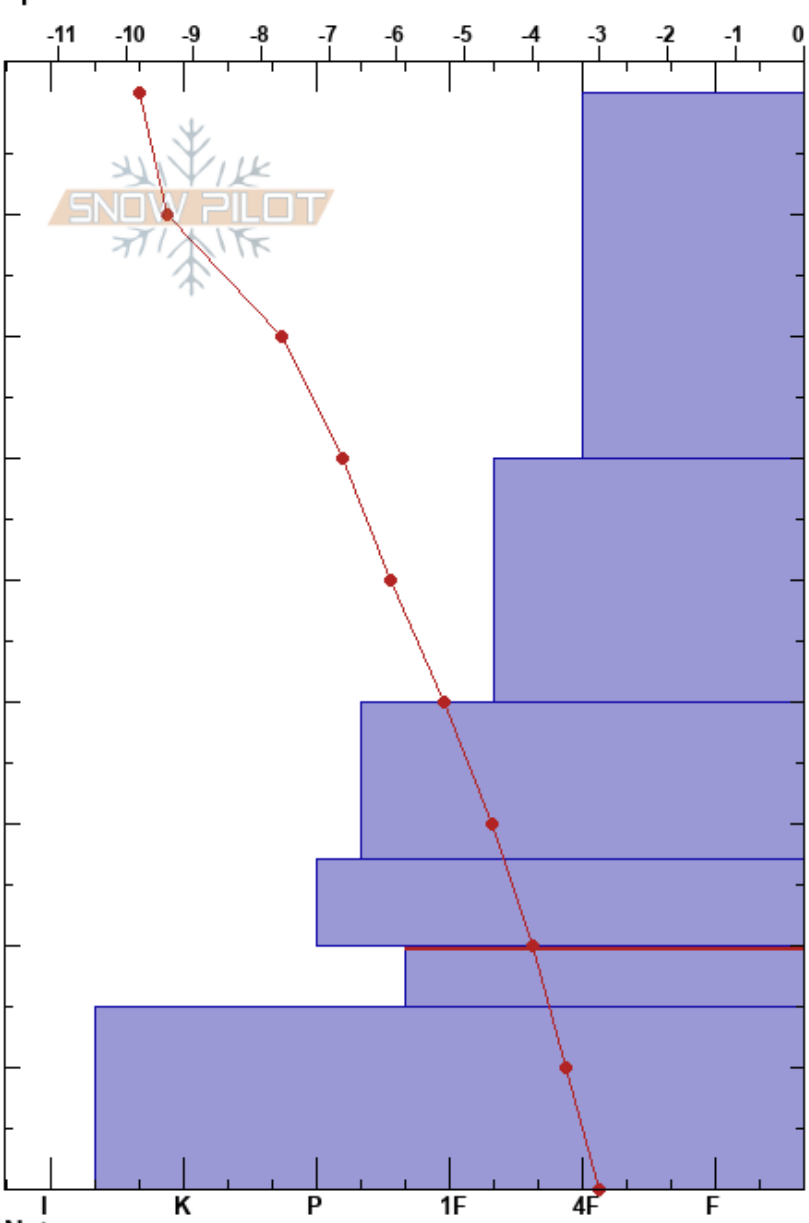

undur Siglufj skarði
 Tröllaskagi
 Iceland
 Elevation: 556 m
 Aspect: NE
 Specifics:

Gestur Hansson
 19/03/2023 - 08:00
 Co-ord: 66.12324N, -19.00124W
 Slope Angle: 32°
 Wind Loading:

Stability:
 Air Temperature: -11.5°C PF: 40 70-75cm: Problematic layer
 Sky Cover: OVC
 Precipitation: NO
 Wind: NW Light Breeze

Form	Crystal		ρ kg/m ³	Stability tests & Layer comments
	Size	Moisture		
+				
/				← PST12/100 (SF) @30cm ← CT6, SP @30cm
/ (X)				
•				
⊖ (□)				← PST10/100 (End) @73cm
⊙				

Notes: