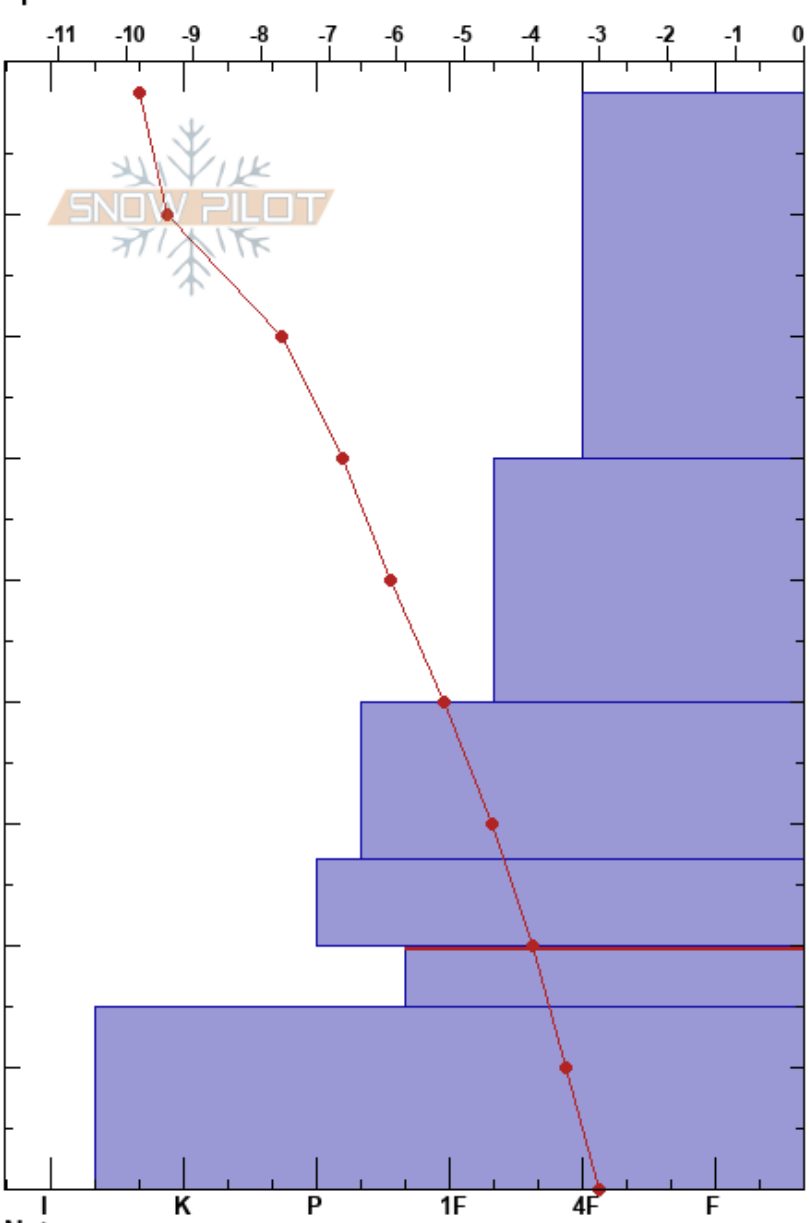

undur Siglufj skarði
 Tröllaskagi
 Iceland
 Elevation: 556 m
 Aspect: NE
 Specifics:

Gestur Hansson
 19/03/2023 - 08:00
 Co-ord: 66.12324N, -19.00124W
 Slope Angle: 32°
 Wind Loading:

Stability:
 Air Temperature: -11.5°C PF: 40 70-75cm: Problematic layer
 Sky Cover: OVC
 Precipitation: NO
 Wind: NW Light Breeze

Form	Crystal		Moisture	ρ kg/m ³	Stability tests & Layer comments
	Size				
+					
/					← PST12/100 (SF) @30cm ← CT6, SP @30cm
/ (X)					
•					
⊖ (□)					← PST10/100 (End) @73cm
⊙					

Notes: